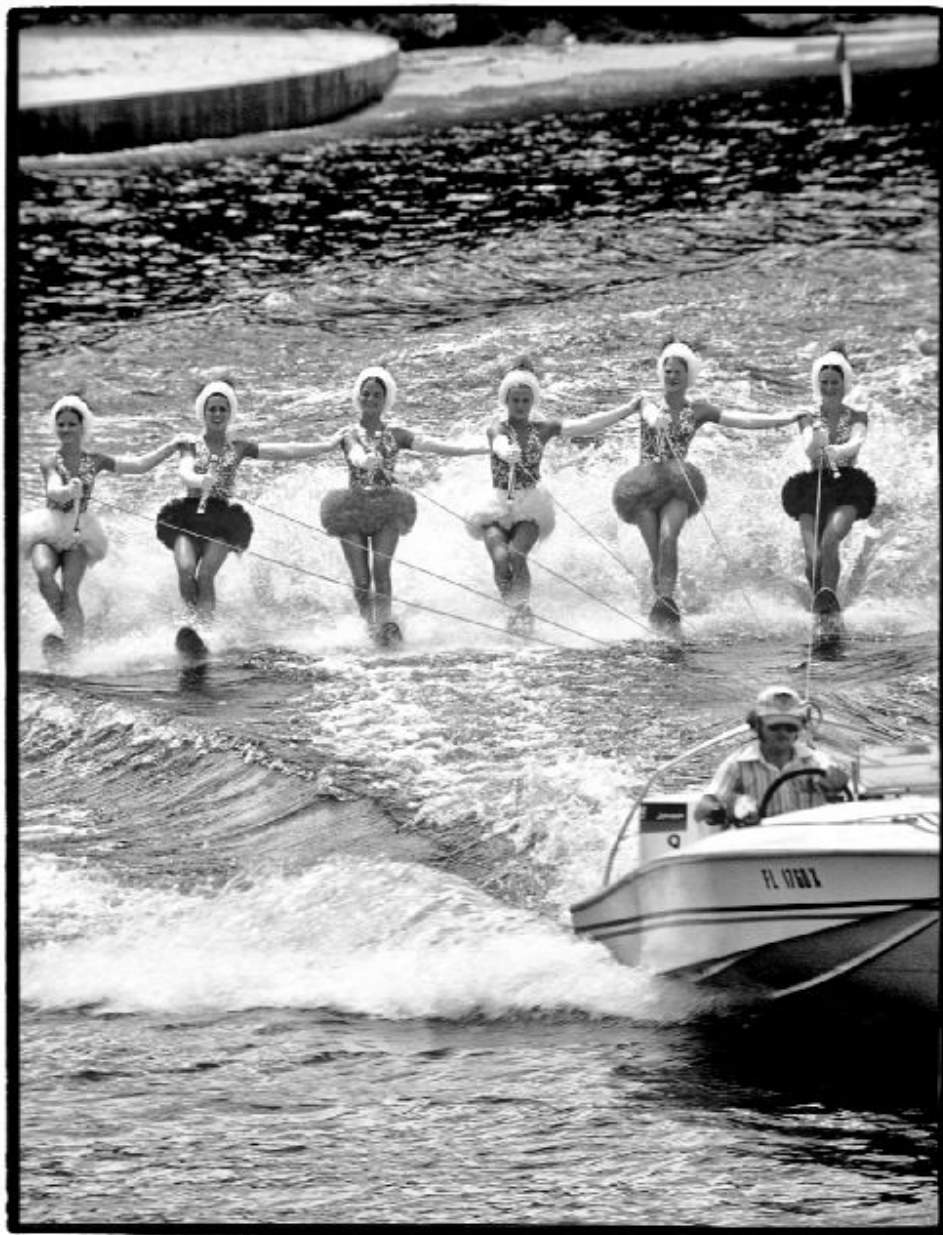

CAVALIER GALLERIES

NEW YORK | GREENWICH | NANTUCKET | PALM BEACH

Al Satterwhite, *Water Skiers, Ed. of 25*, 1974
archival pigment print, 24 x 20 in.
additional sizes available on request