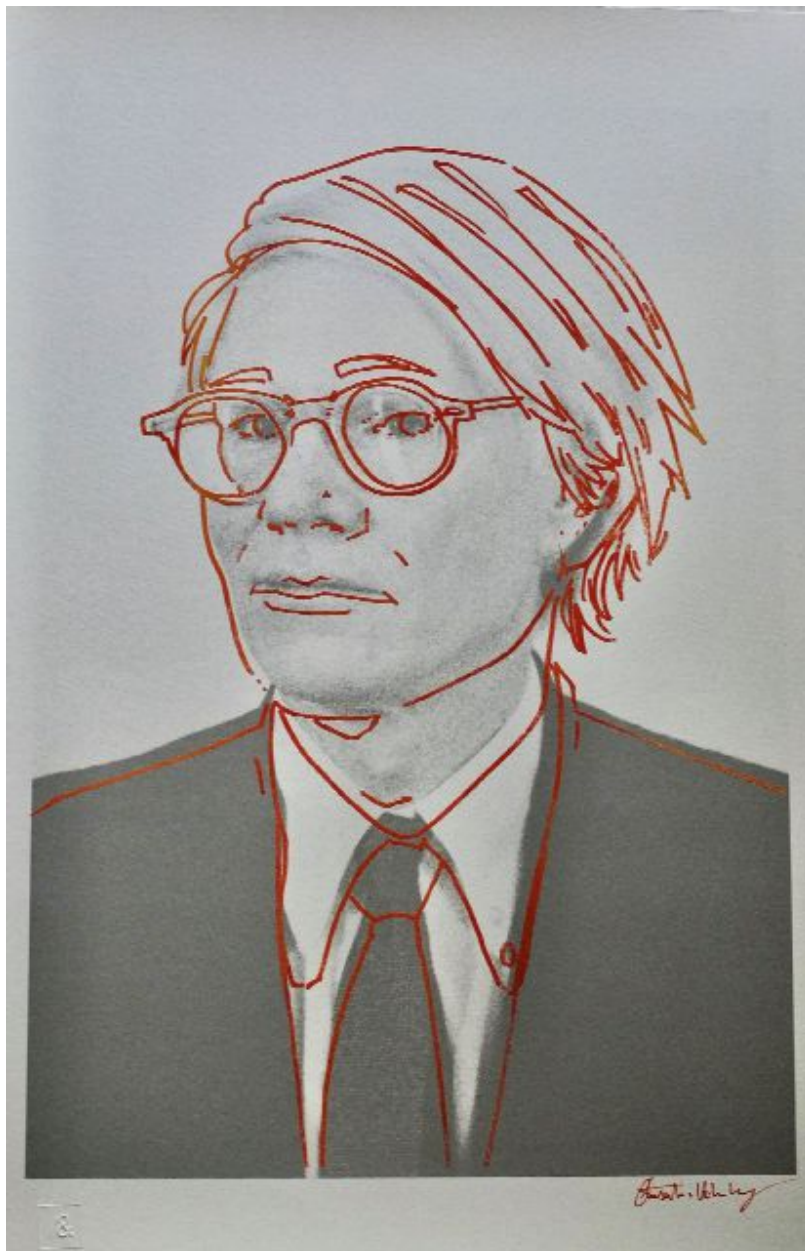

# CAVALIER GALLERIES

NEW YORK | GREENWICH | NANTUCKET | PALM BEACH

Christophe von Hohenberg, *Andy Warhol*, Ed. 1/3,  
1987

Serigraph on Hahnemühle inkjet paper, 24 x 20 in.  
CVH220603