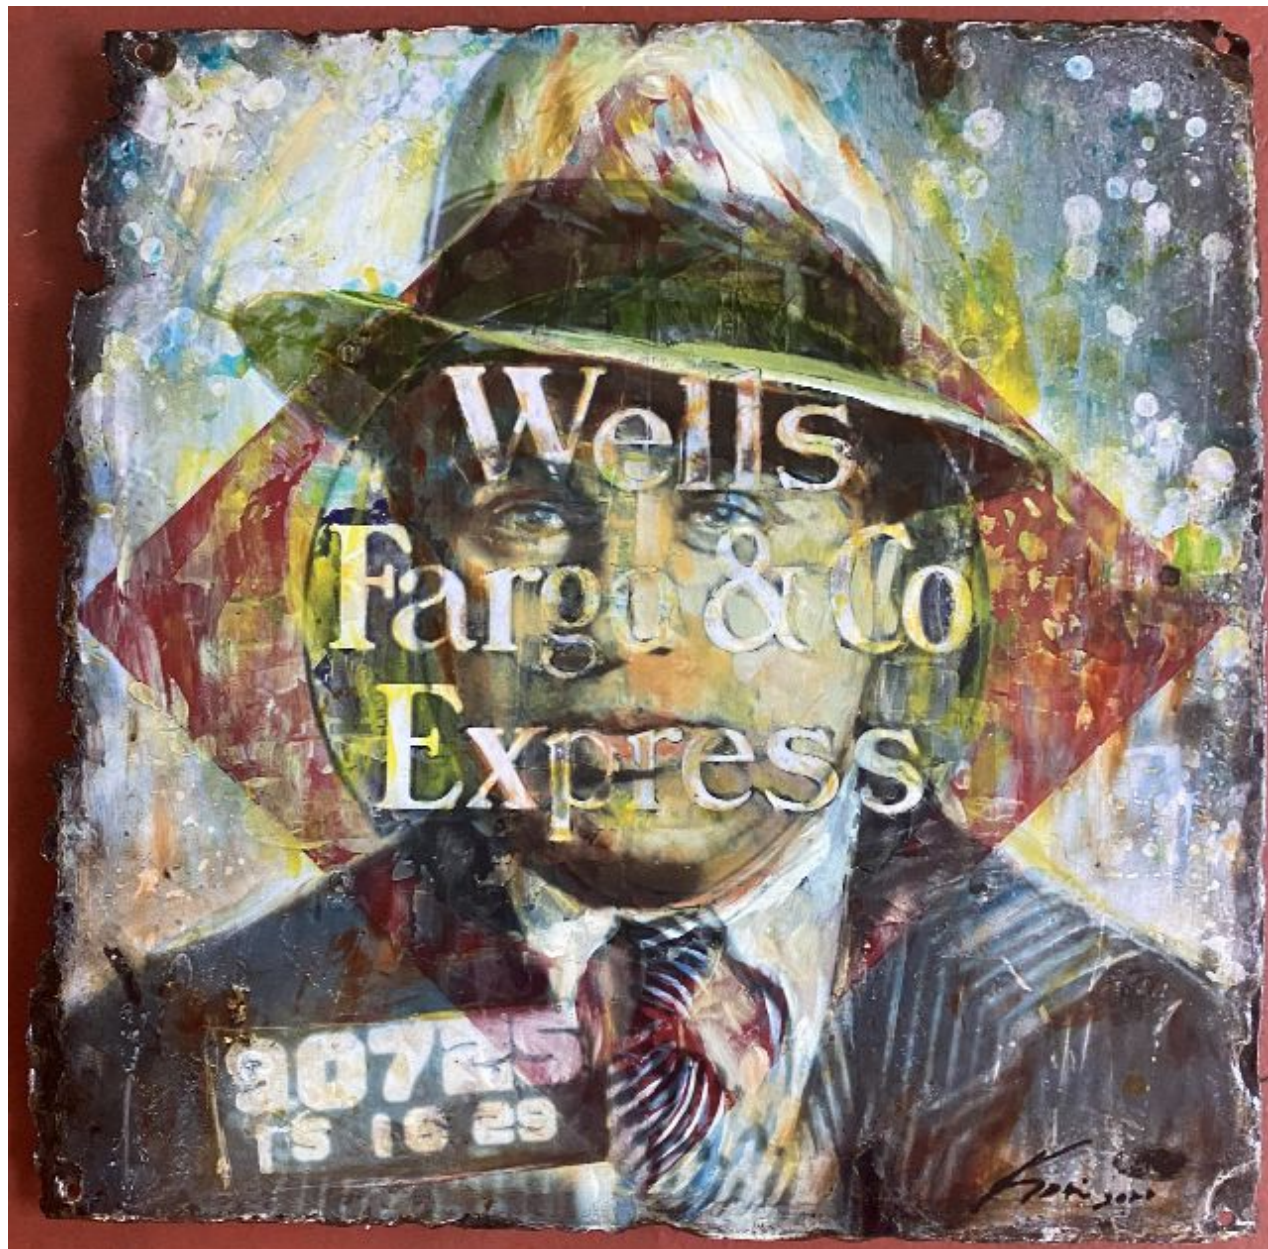

# CAVALIER GALLERIES

NEW YORK | GREENWICH | NANTUCKET | PALM BEACH

Kadir Lpez, *Al Capone*

mixed media on vintage enamel sign, 20 x 22 in. (50.8 x 55.9 cm)

KL220202