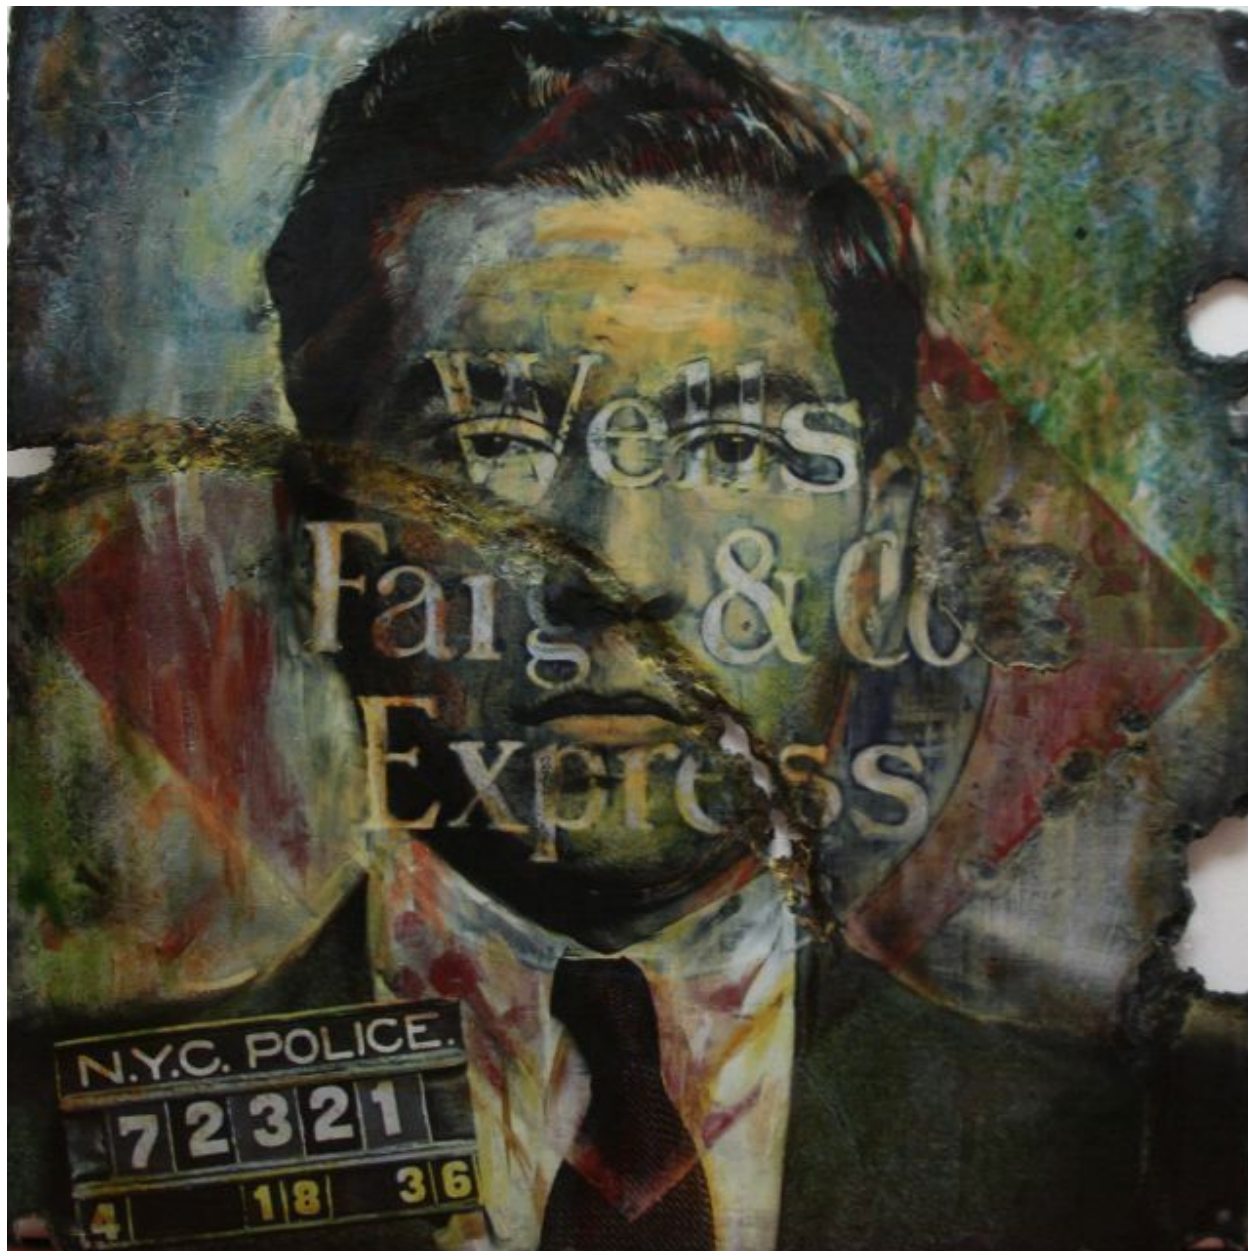

CAVALIER GALLERIES

NEW YORK | GREENWICH | NANTUCKET | PALM BEACH

Kadir Lpez, *Lucky Luciano*
mixed media on vintage enamel sign, 20 x 22 in. (50.8 x 55.9 cm)
KL220205