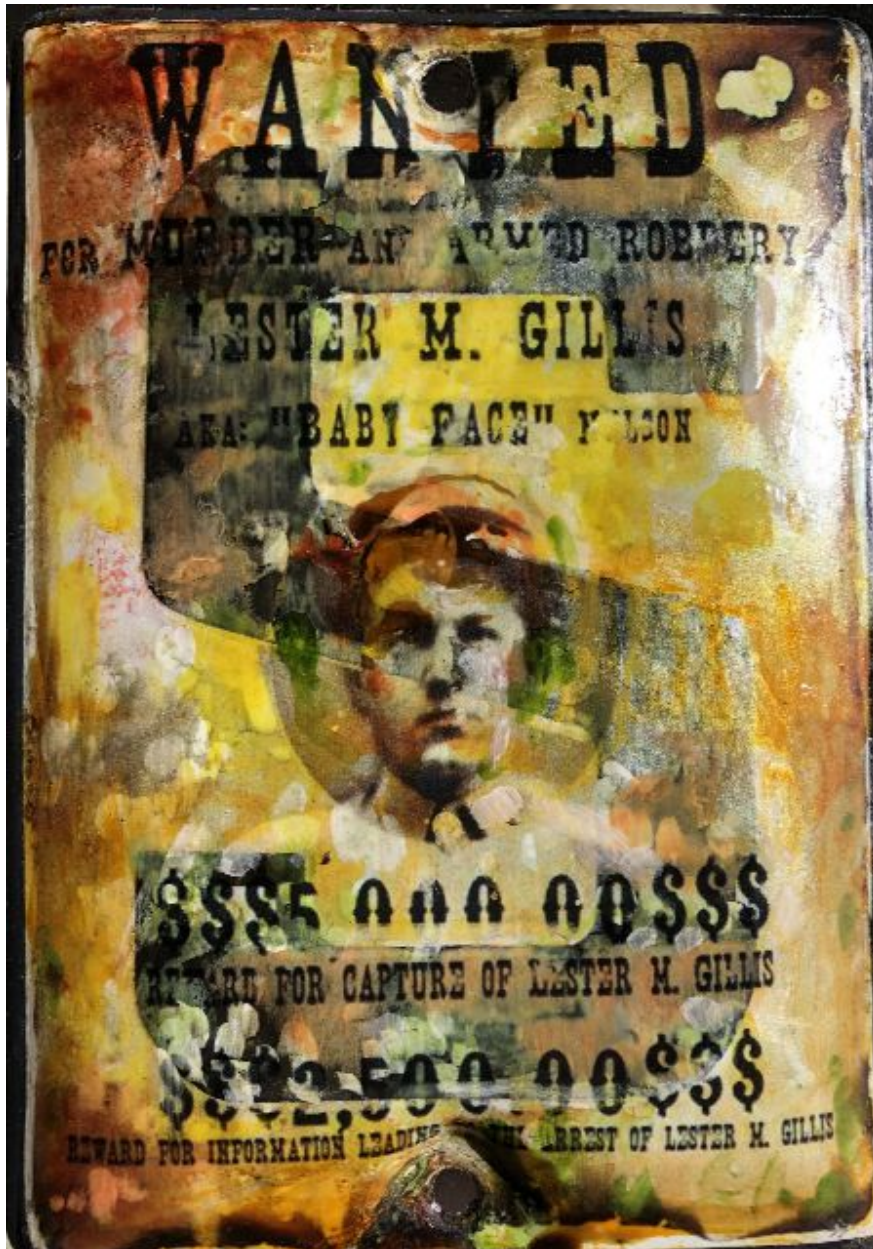

# CAVALIER GALLERIES

NEW YORK | GREENWICH | NANTUCKET | PALM BEACH

Kadir LÃ³pez, *WANTED (Baby Face Nelson)*  
mixed media on vintage enamel sign, 8 x 5 1/2 in.  
KL220247