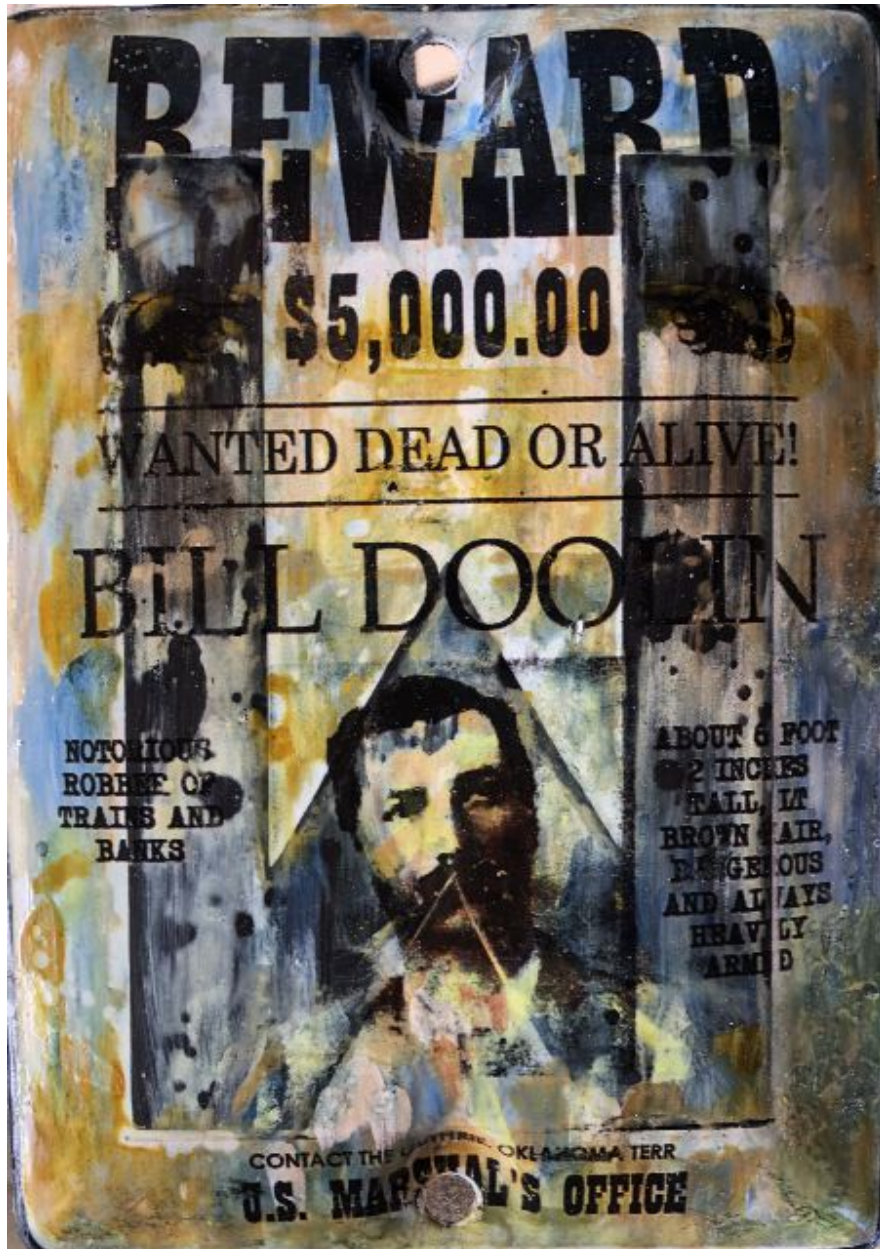

CAVALIER GALLERIES

NEWYORK | GREENWICH | NANTUCKET | PALM BEACH

Kadir LÃ³pez, *WANTED (Bill Doolin)*
mixed media on vintage enamel sign, 8 x 5 1/2 in.
KL220217