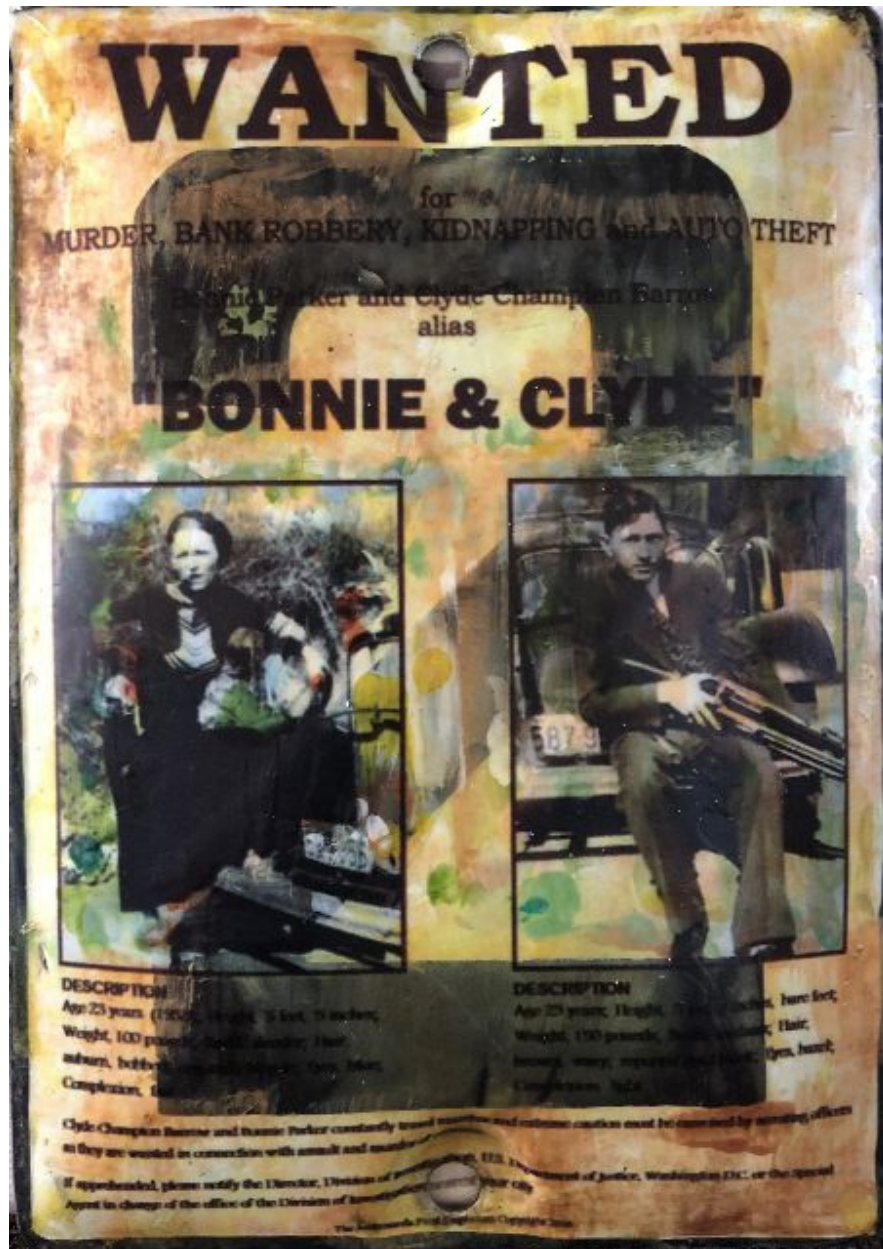

CAVALIER GALLERIES

NEWYORK | GREENWICH | NANTUCKET | PALM BEACH

Kadir LÃ³pez, *WANTED (Bonnie and Clyde 1)*
mixed media on vintage enamel sign, 8 x 5 1/2 in.
KL220212