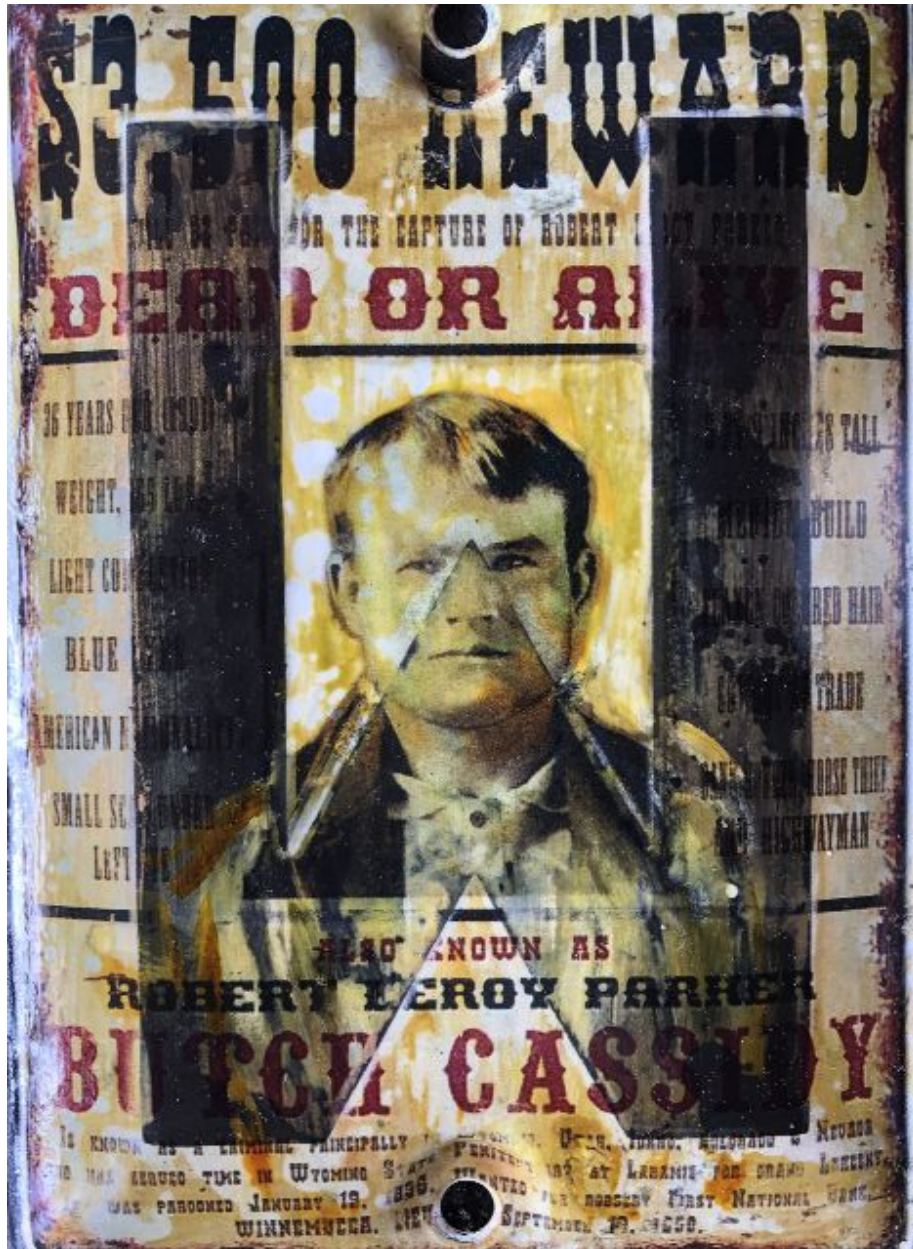

# CAVALIER GALLERIES

NEWYORK | GREENWICH | NANTUCKET | PALM BEACH

Kadir LÃ³pez, *WANTED (Butch Cassidy)*  
mixed media on vintage enamel sign, 8 x 5 1/2 in.  
KL220239