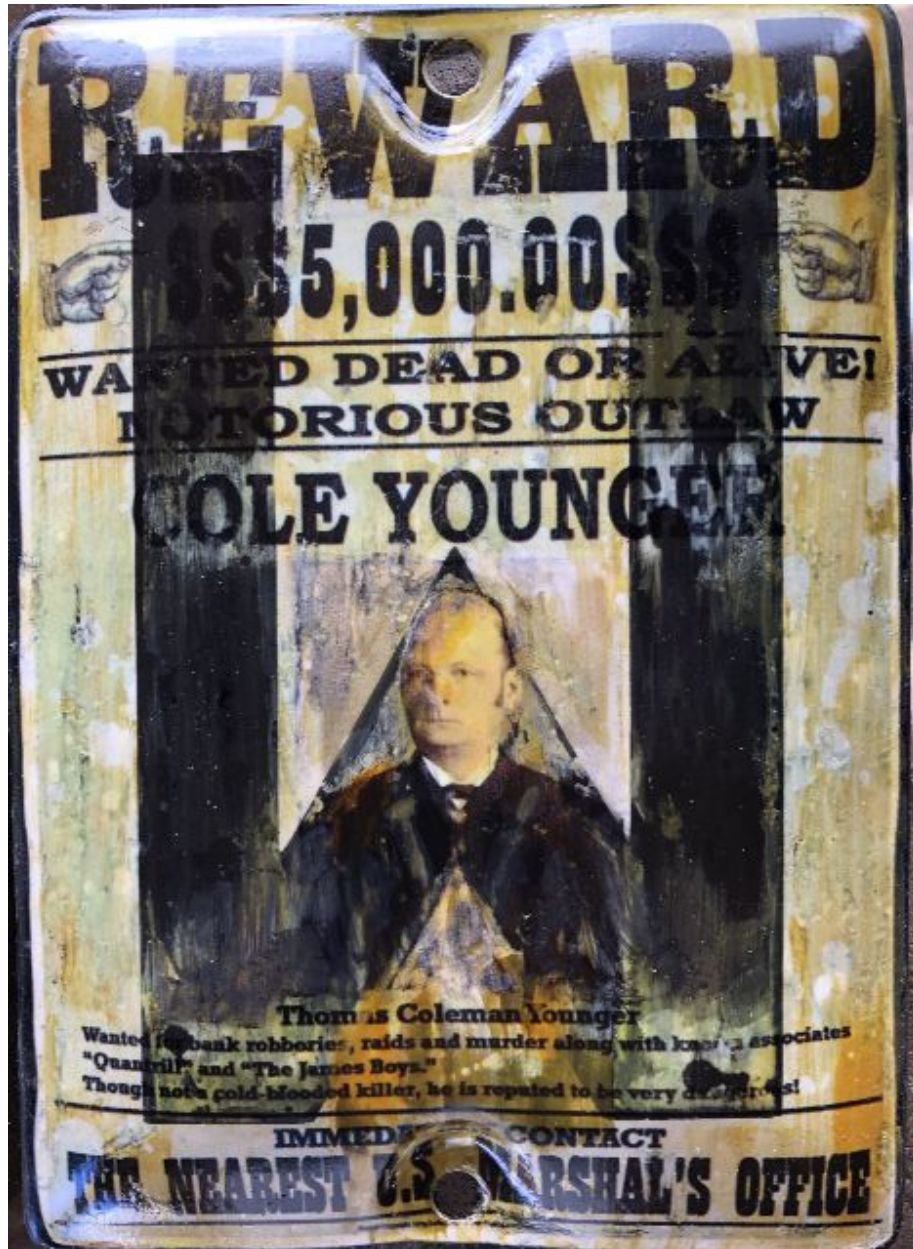

# CAVALIER GALLERIES

NEWYORK | GREENWICH | NANTUCKET | PALM BEACH

Kadir LÃ³pez, *WANTED (Cole Younger 1)*  
mixed media on vintage enamel sign, 8 x 5 1/2 in.  
KL220240