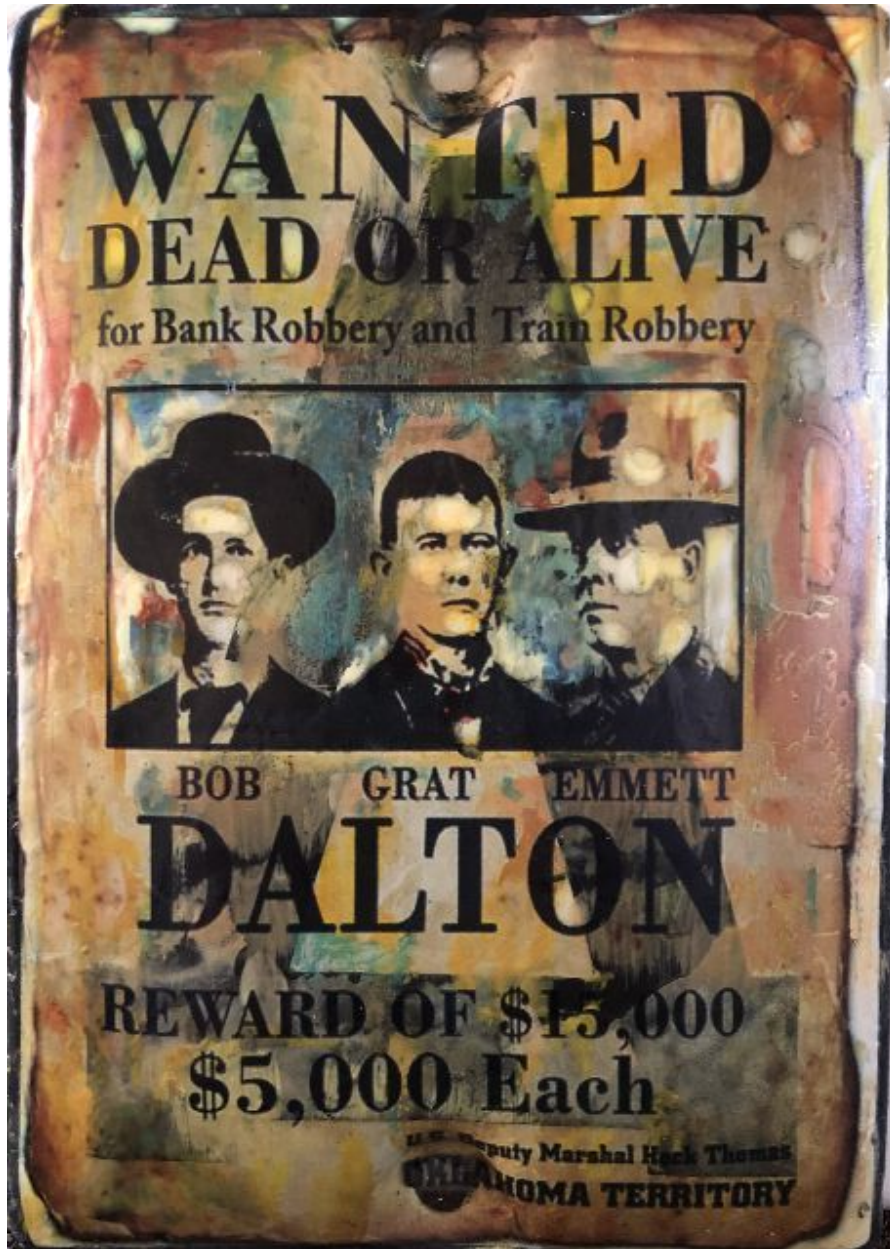

# CAVALIER GALLERIES

NEW YORK | GREENWICH | NANTUCKET | PALM BEACH

Kadir LÃ3pez, *WANTED (Dalton)*  
mixed media on vintage enamel sign, 8 x 5 1/2 in.  
KL220218