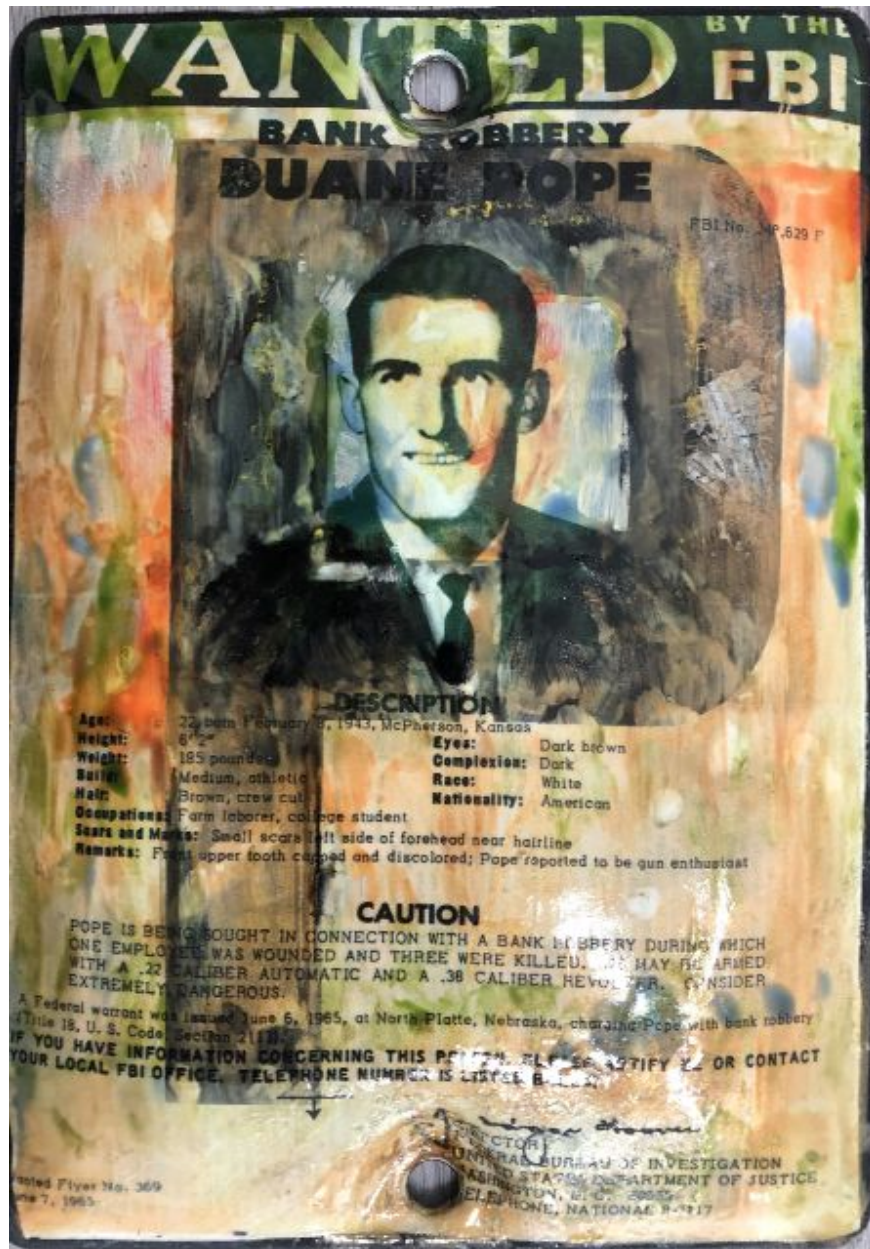

CAVALIER GALLERIES

NEW YORK | GREENWICH | NANTUCKET | PALM BEACH

Kadir LÃ³pez, *WANTED (Duane Pope)*
mixed media on vintage enamel sign, 8 x 5 1/2 in.
KL220242