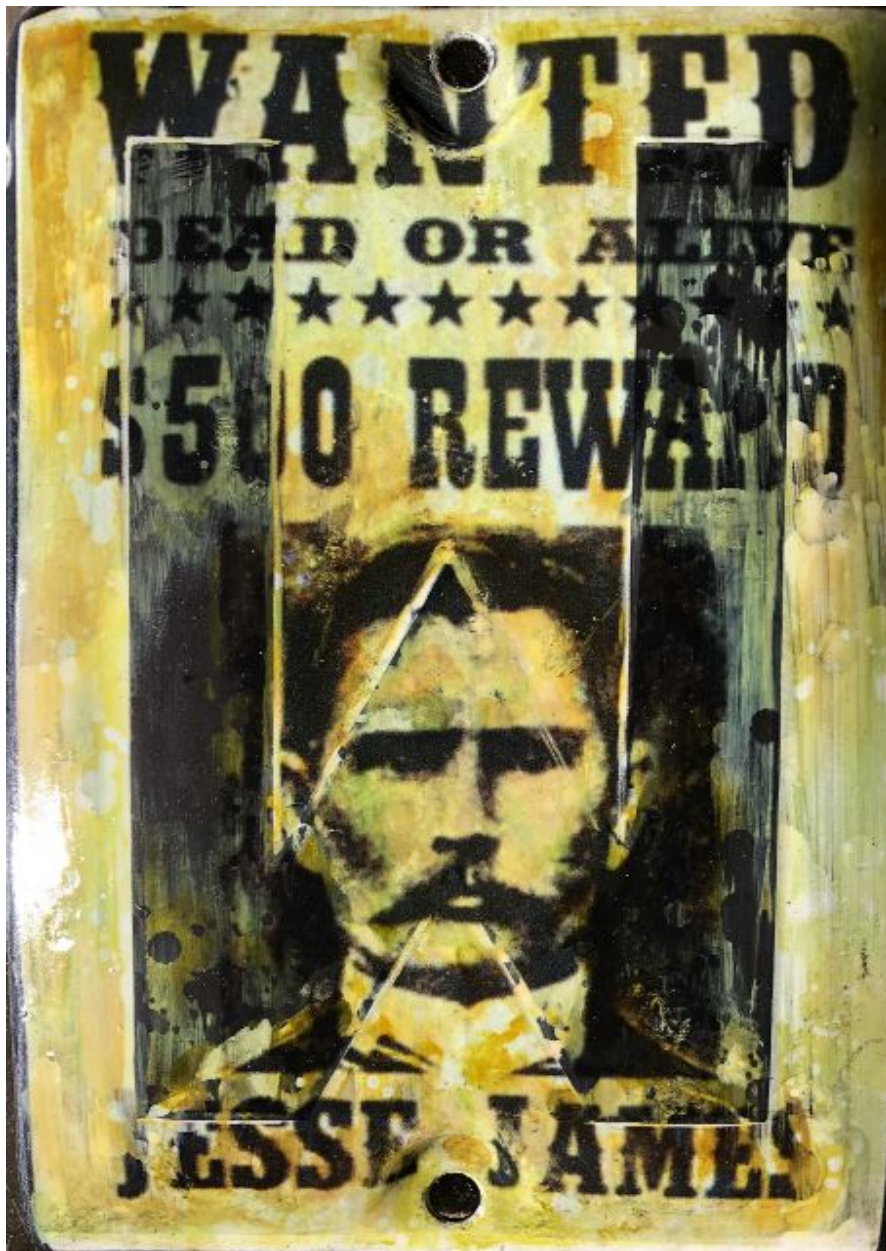

CAVALIER GALLERIES

NEW YORK | GREENWICH | NANTUCKET | PALM BEACH

Kadir LÃ³pez, *WANTED (Jesse James)*
mixed media on vintage enamel sign, 8 x 5 1/2 in.
KL220245