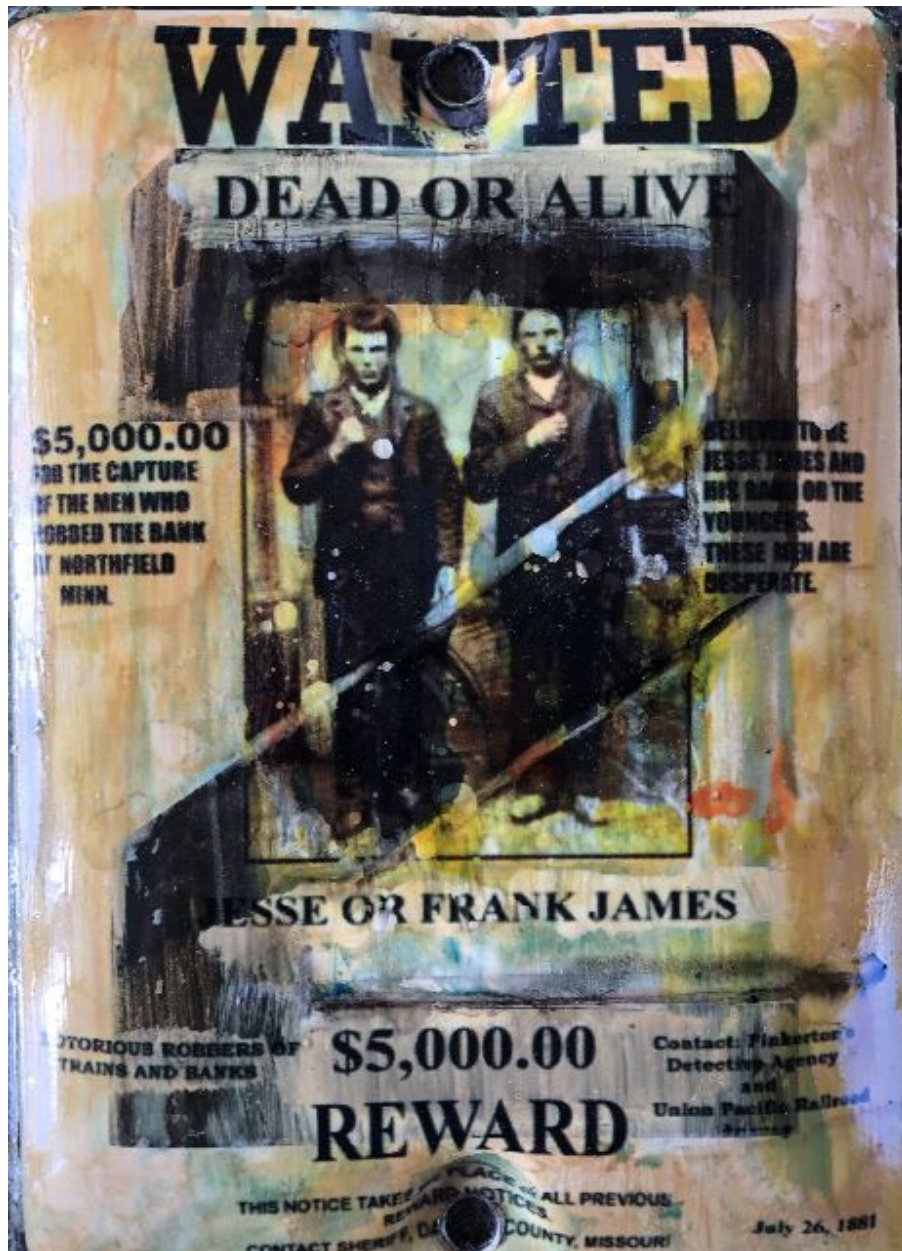

# CAVALIER GALLERIES

NEWYORK | GREENWICH | NANTUCKET | PALM BEACH

Kadir LÃ³pez, *WANTED (Jesse and Frank James)*  
mixed media on vintage enamel sign, 8 x 5 1/2 in.  
KL220244