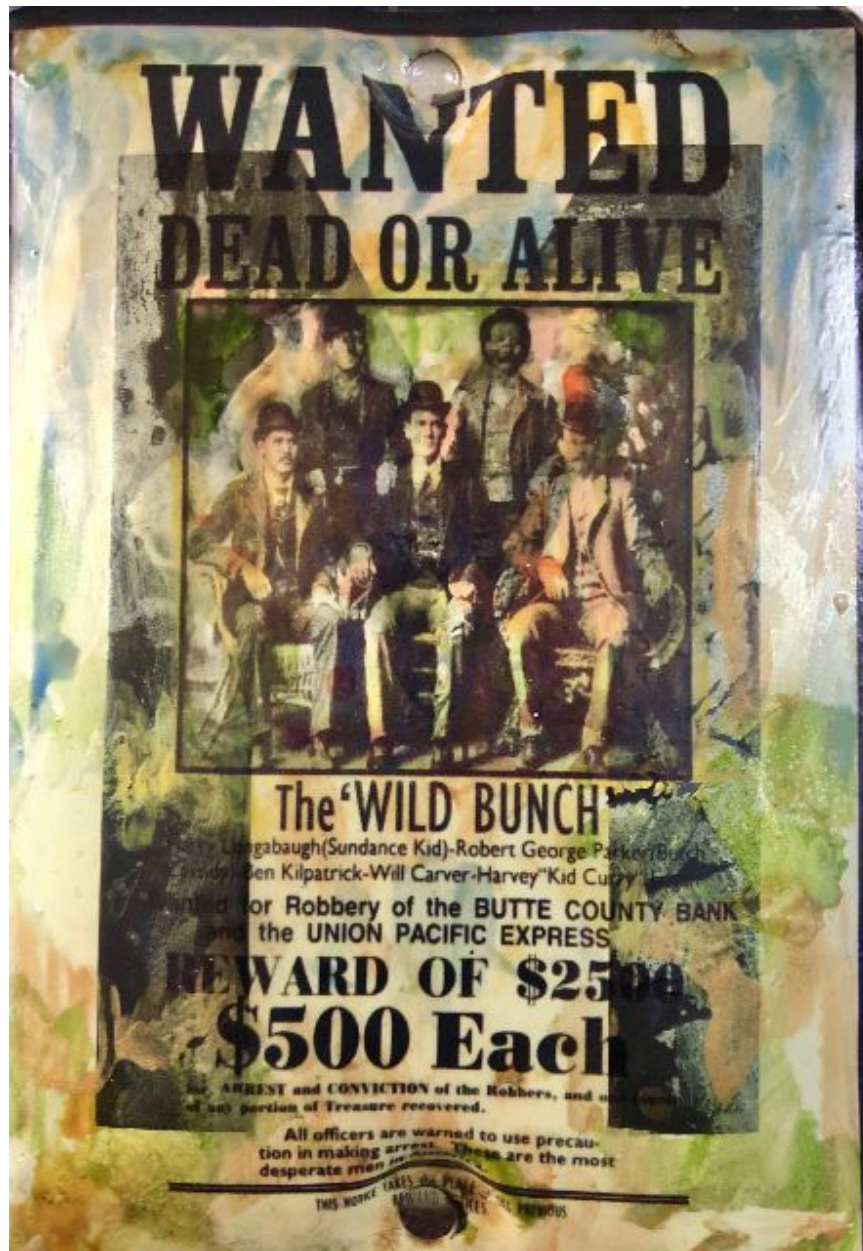

# CAVALIER GALLERIES

NEWYORK | GREENWICH | NANTUCKET | PALM BEACH

Kadir Lpez, *WANTED (The Wild Bunch 1)*  
mixed media on vintage enamel sign, 8 x 5 1/2 in.  
KL220219