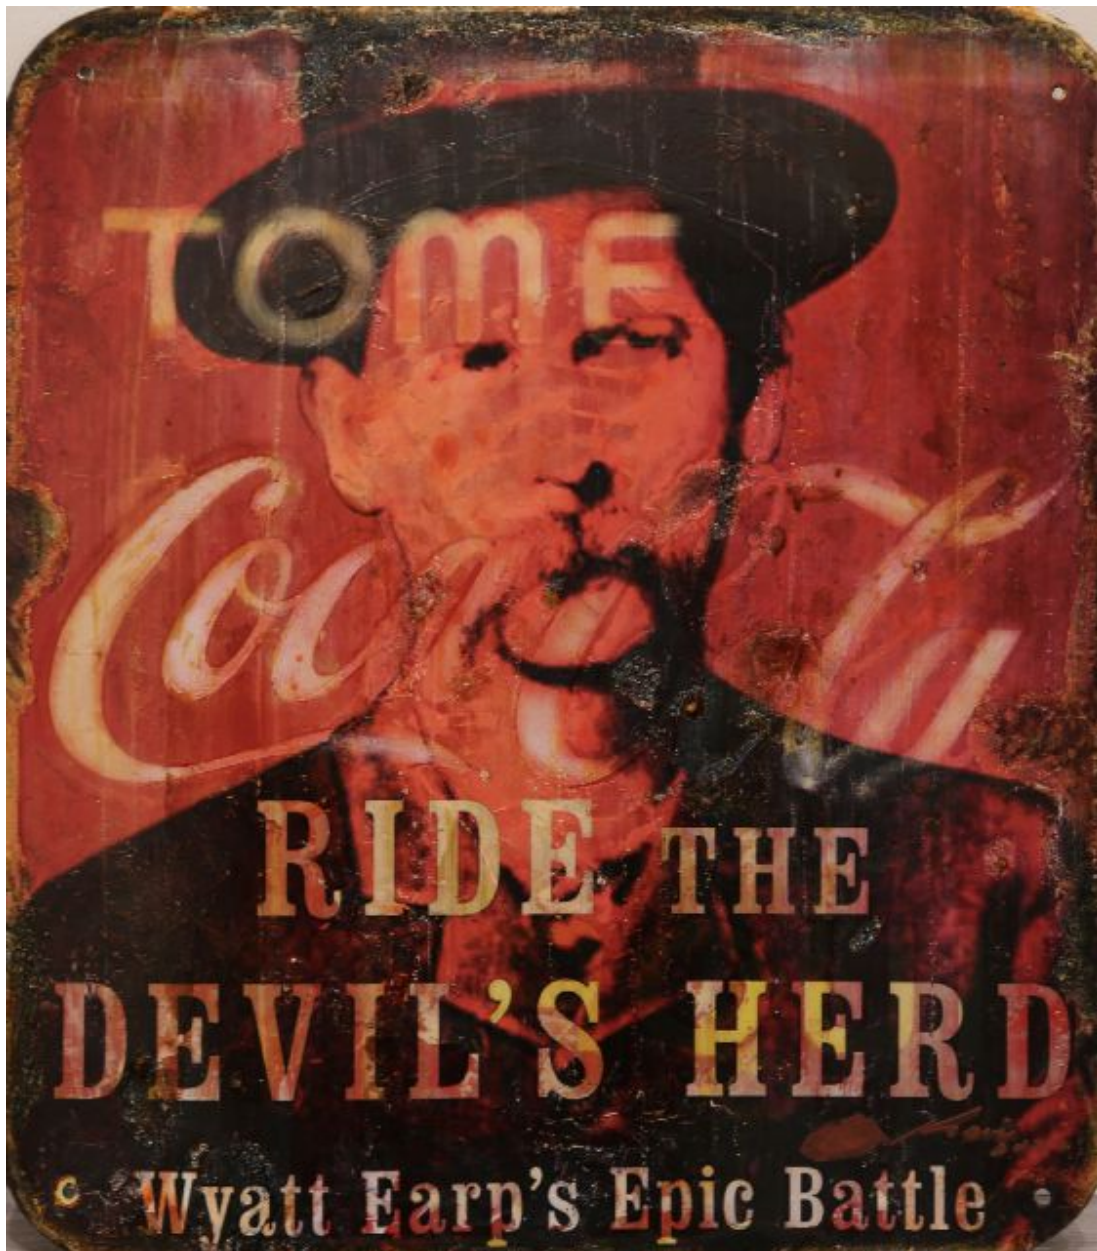

CAVALIER GALLERIES

NEW YORK | GREENWICH | NANTUCKET | PALM BEACH

Kadir LÃ³pez, *Wyatt Earp*
mixed media on vintage enamel sign, 17 x 16 in.
KL220210