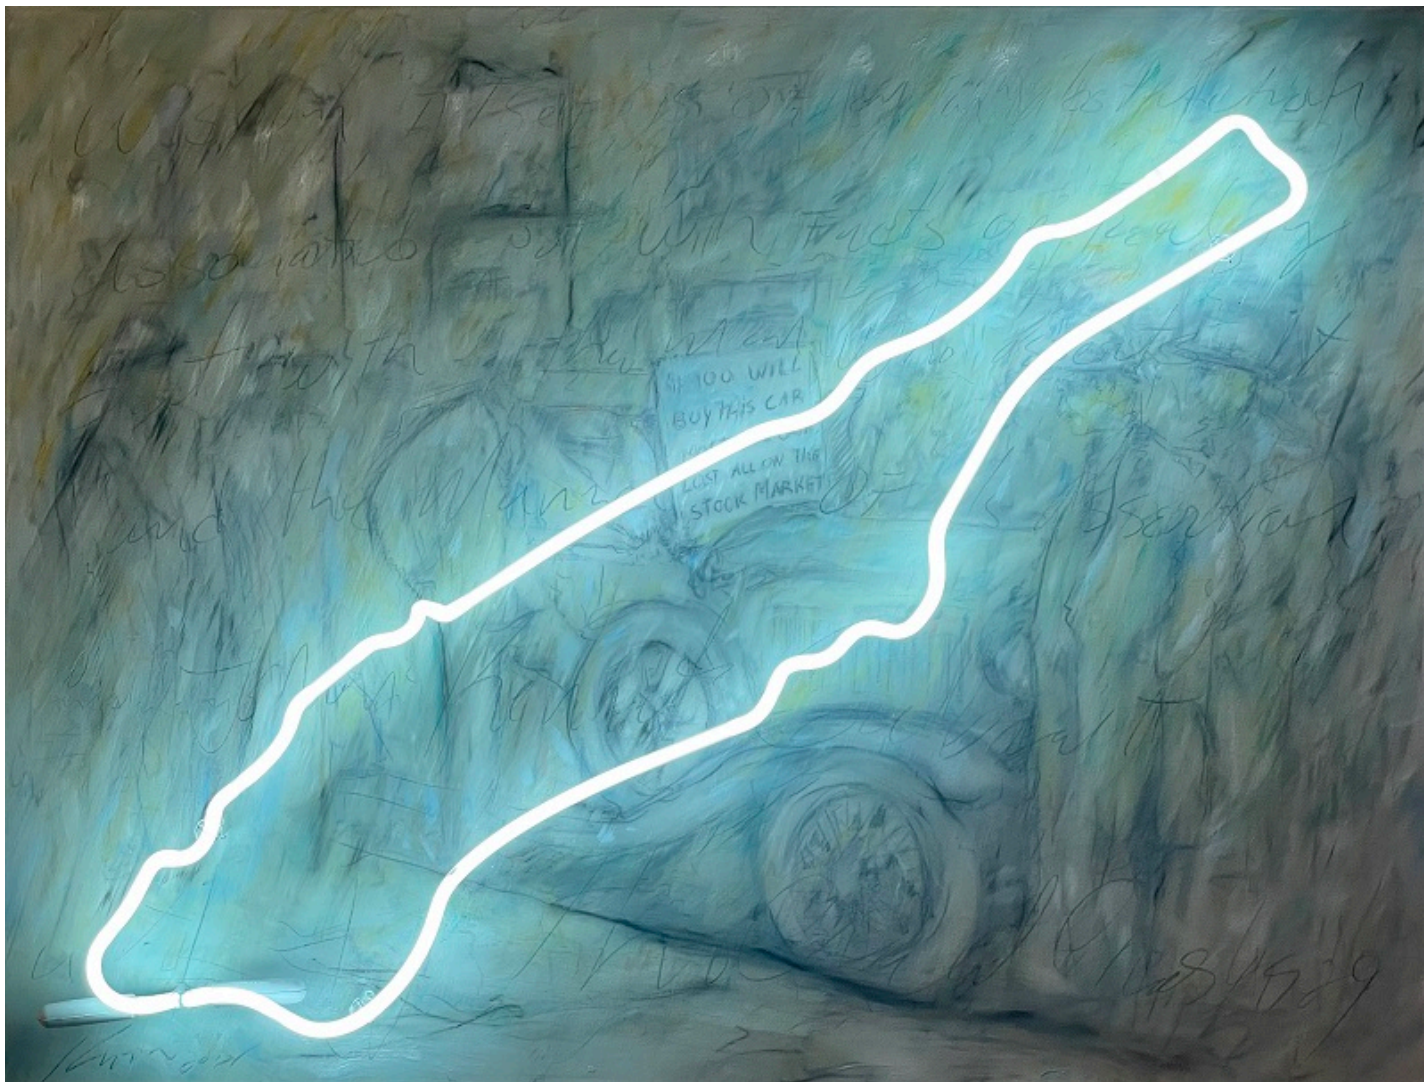

# CAVALIER GALLERIES

NEW YORK | GREENWICH | NANTUCKET | PALM BEACH

Kadir López, *The Big Crash*, 2022  
oil on canvas with neon, 30 x 40 in.  
KL220508