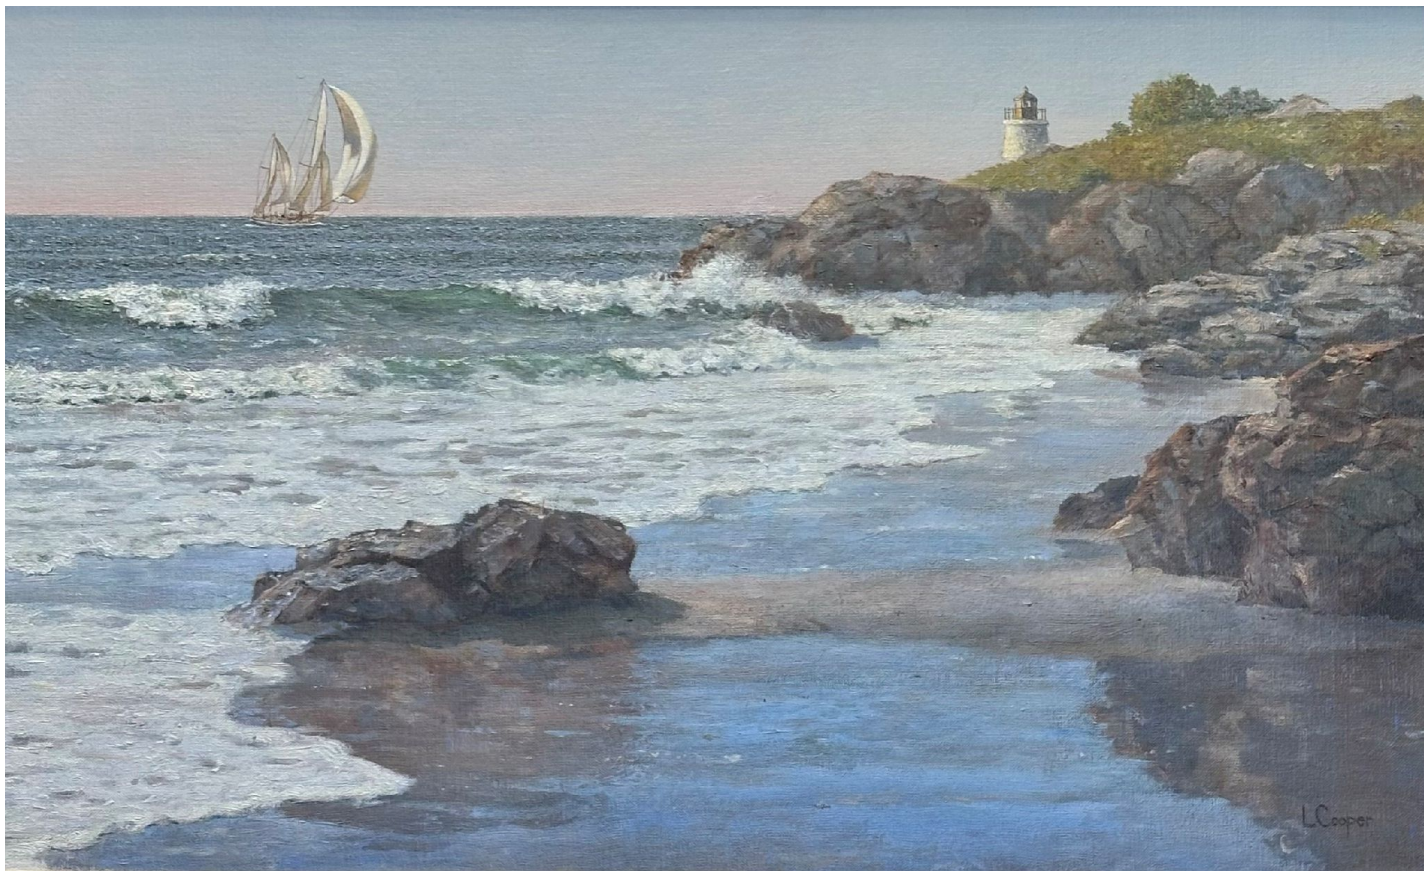

CAVALIER GALLERIES

NEWYORK | GREENWICH | NANTUCKET | PALM BEACH

Laura Cooper, *Castle Hill, Newport, RI*, 2023
oil on linen, 16 x 26 in. (40.6 x 66 cm)
LC241002