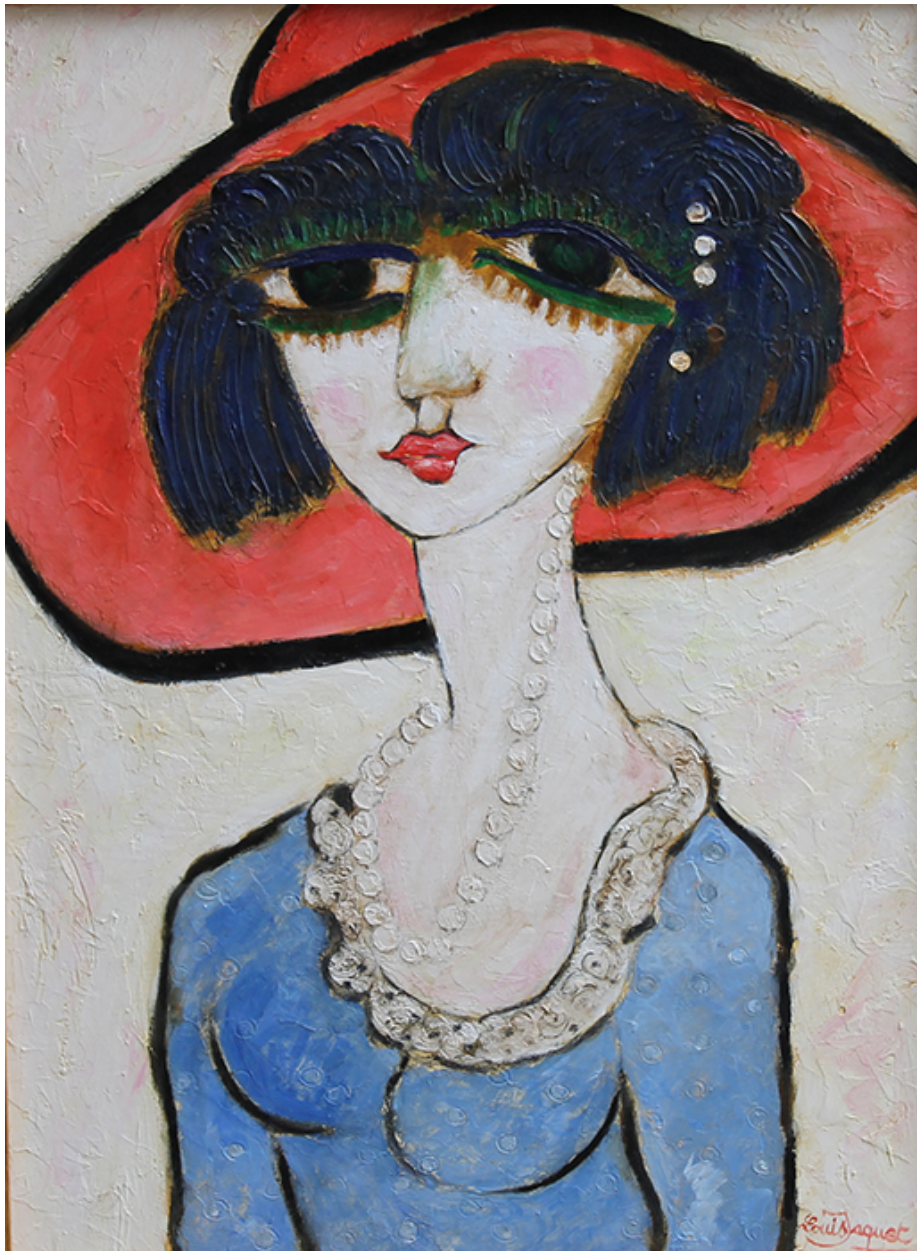

CAVALIER GALLERIES

NEW YORK | GREENWICH | NANTUCKET | PALM BEACH

Louis Jaquet, *Kim*, 2011
oil on canvas, 30 x 24 in. (76.2 x 61 cm)
LJ140304