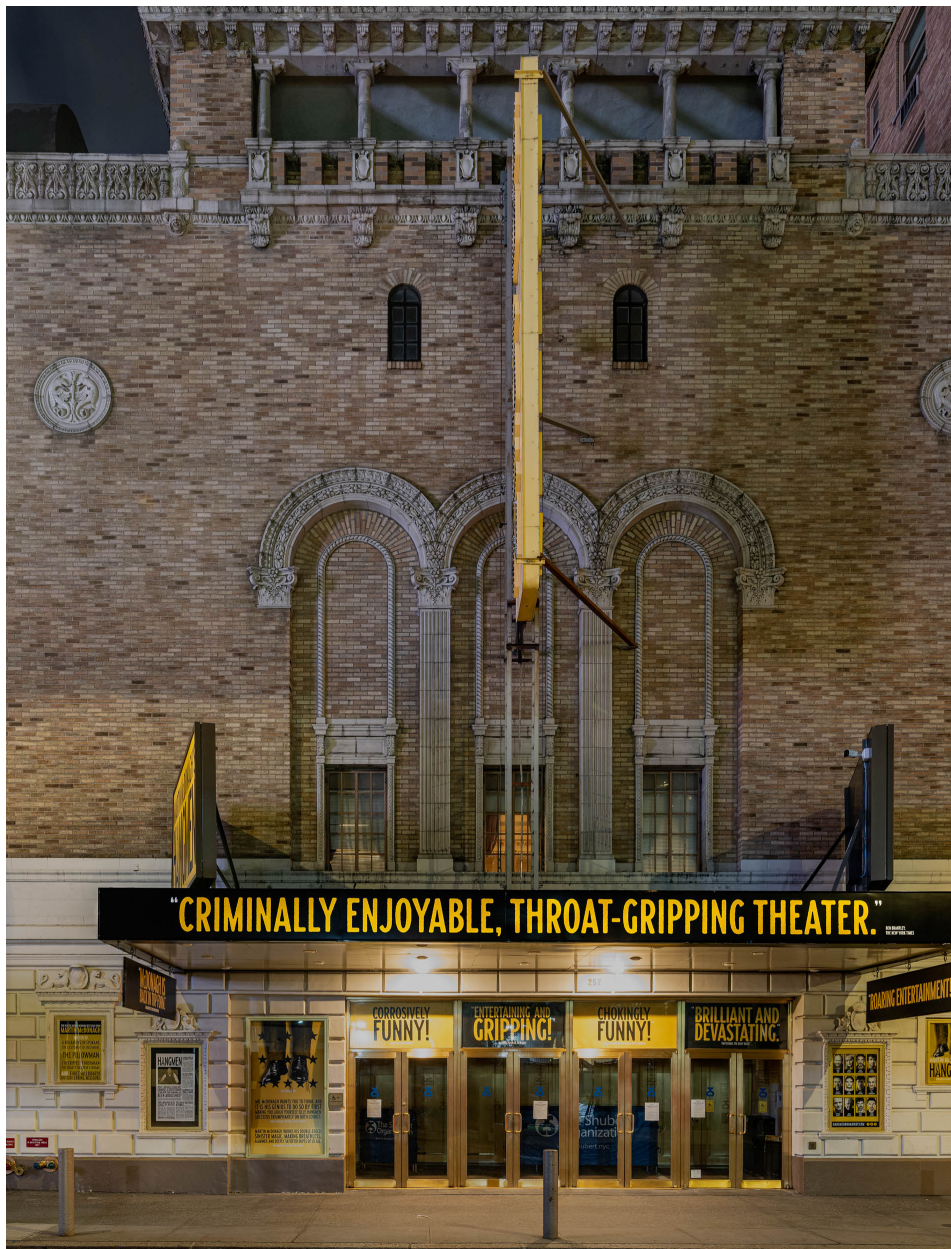

CAVALIER GALLERIES

NEWYORK | GREENWICH | NANTUCKET | PALM BEACH

Mark S. Kornbluth, *Golden, Ed. of 10*, 2020
Dye sublimated on aluminum, 64 x 48 in. (66 x 50.8 cm)