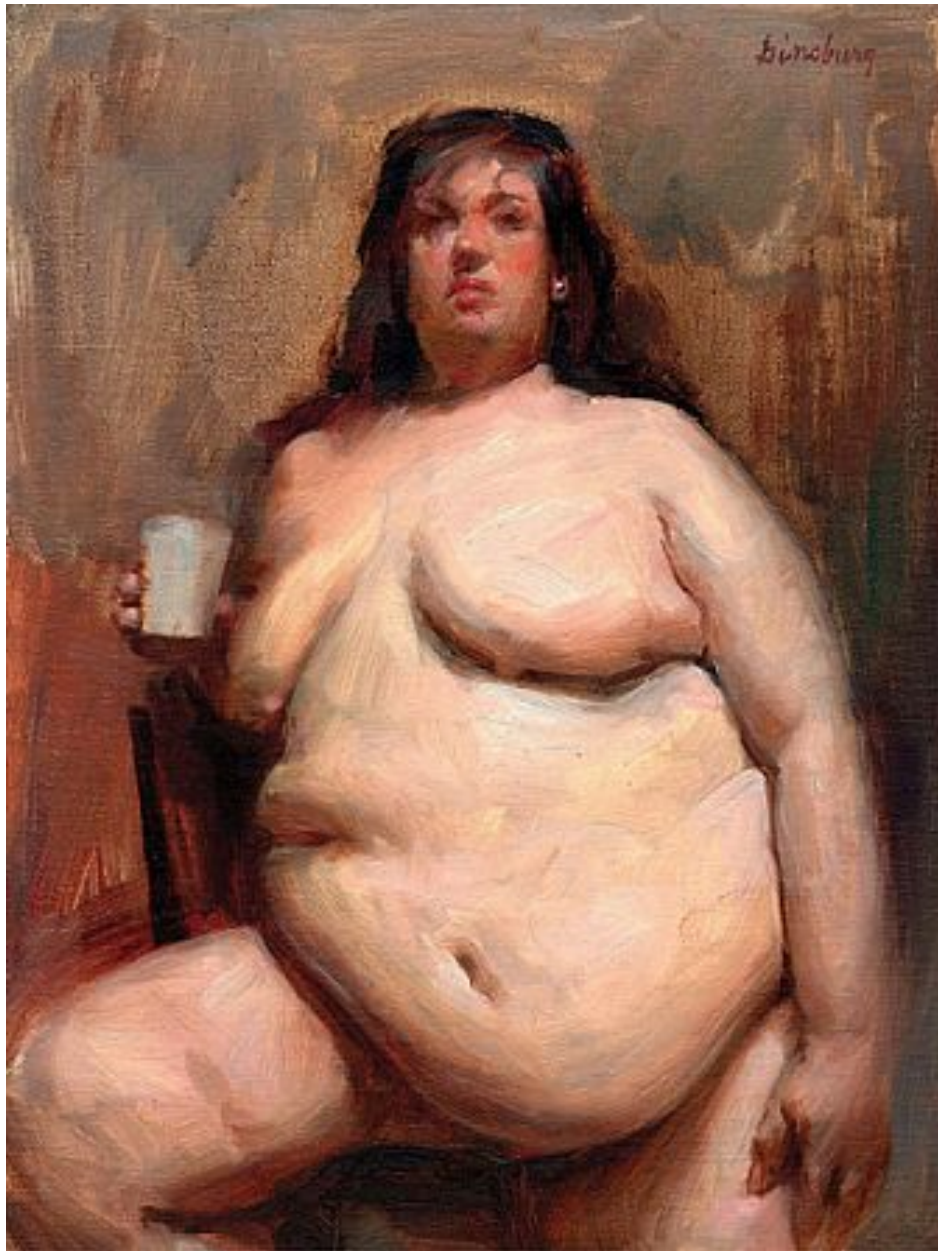

# CAVALIER GALLERIES

NEW YORK | GREENWICH | NANTUCKET | PALM BEACH

Max Ginsburg, *Aviva, Nude Study 3*  
oil on panel, 10 x 8 in. (25.4 x 20.3 cm)  
MG130402