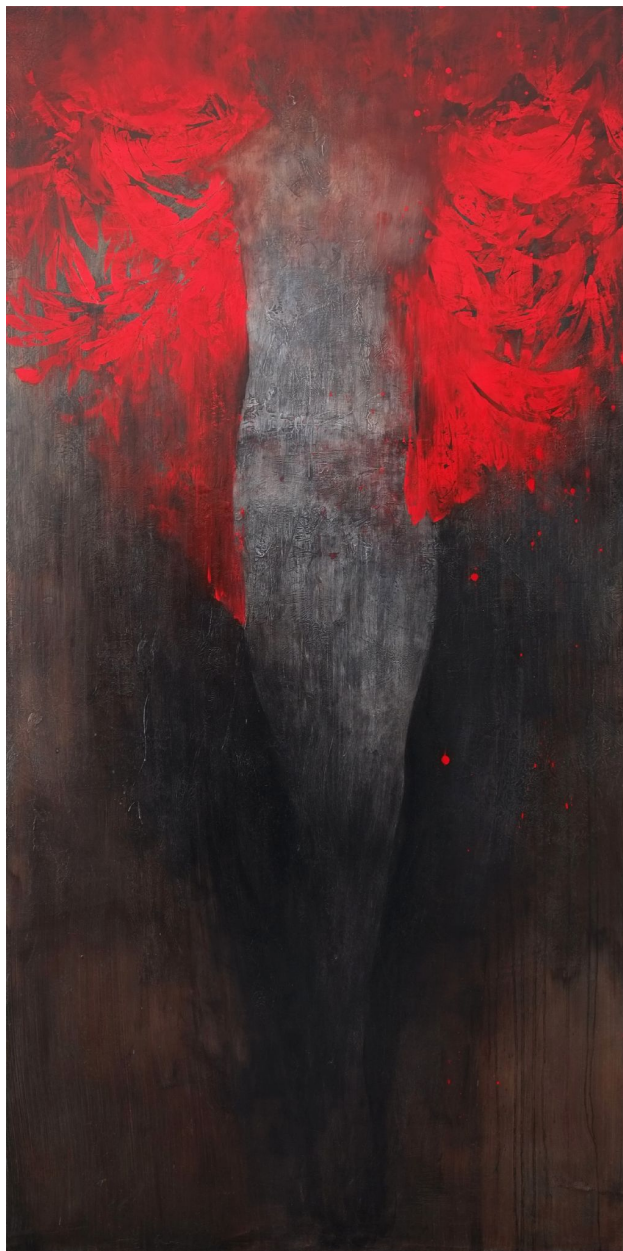

# CAVALIER GALLERIES

---

NEWYORK | GREENWICH | NANTUCKET | PALM BEACH

Nathalie Deshairs, *Les éblouis 2*, 2022  
oil on canvas, 78 5/8 x 39 1/4 in. (200 x 100  
cm)  
ND240204