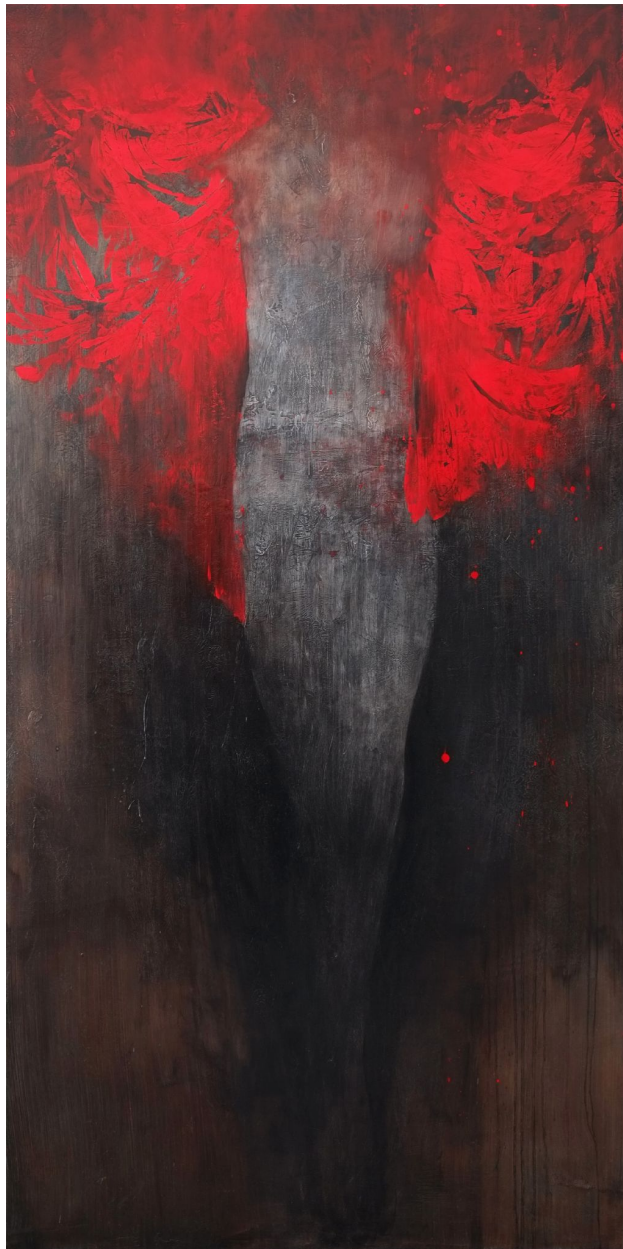

CAVALIER GALLERIES

NEWYORK | GREENWICH | NANTUCKET | PALM BEACH

Nathalie Deshairs, *Les éblouis 2*
oil on canvas, 78 5/8 x 39 1/4 in. (200 x 100
cm)
ND240204