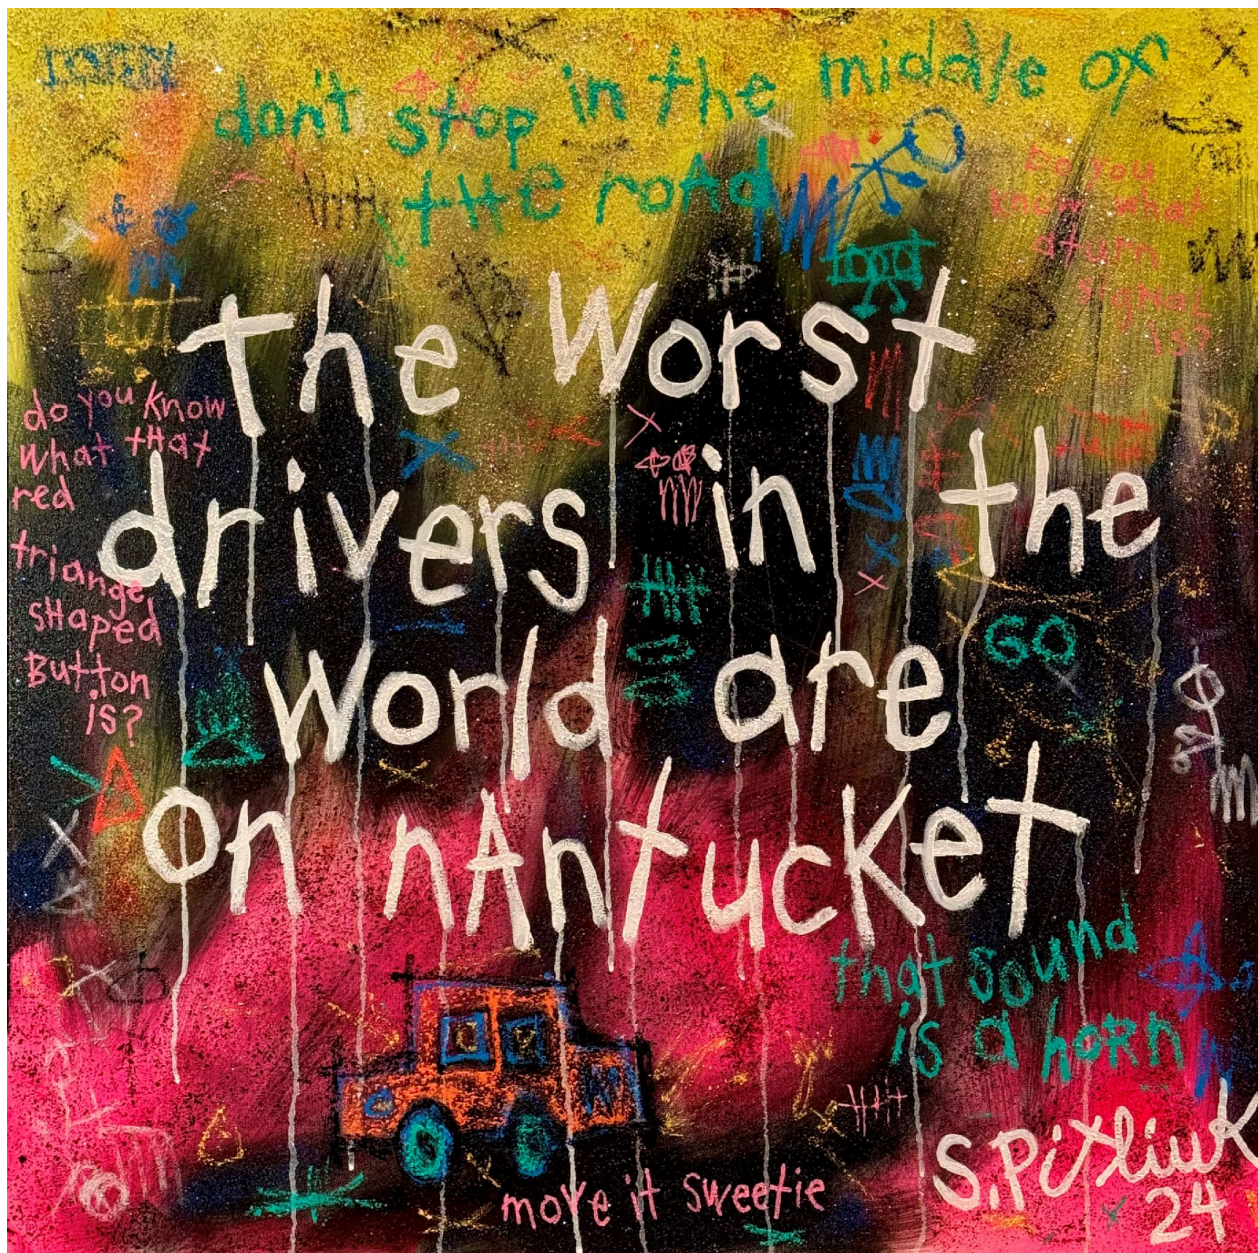

CAVALIER GALLERIES

NEW YORK | GREENWICH | NANTUCKET | PALM BEACH

Stephen Pitliuk, *The Worst Drivers in the World are on Nantucket*, 2024
mixed media, 36 x 36 in. (91.4 x 91.4 cm)
SP240702