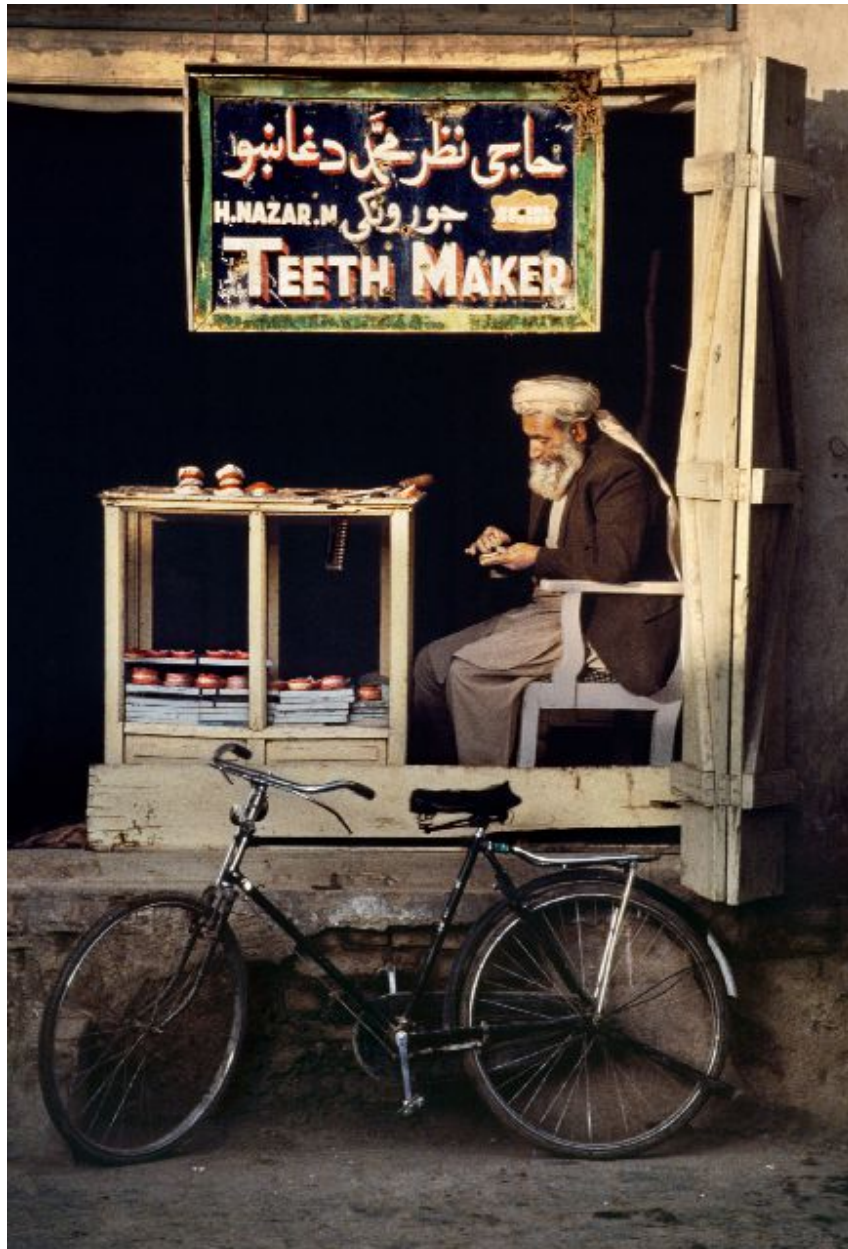

# CAVALIER GALLERIES

NEW YORK | GREENWICH | NANTUCKET | PALM BEACH

Steve McCurry, *Teeth Maker*, 1998  
FujiFlex Crystal Archive Print  
AFGHN-10002