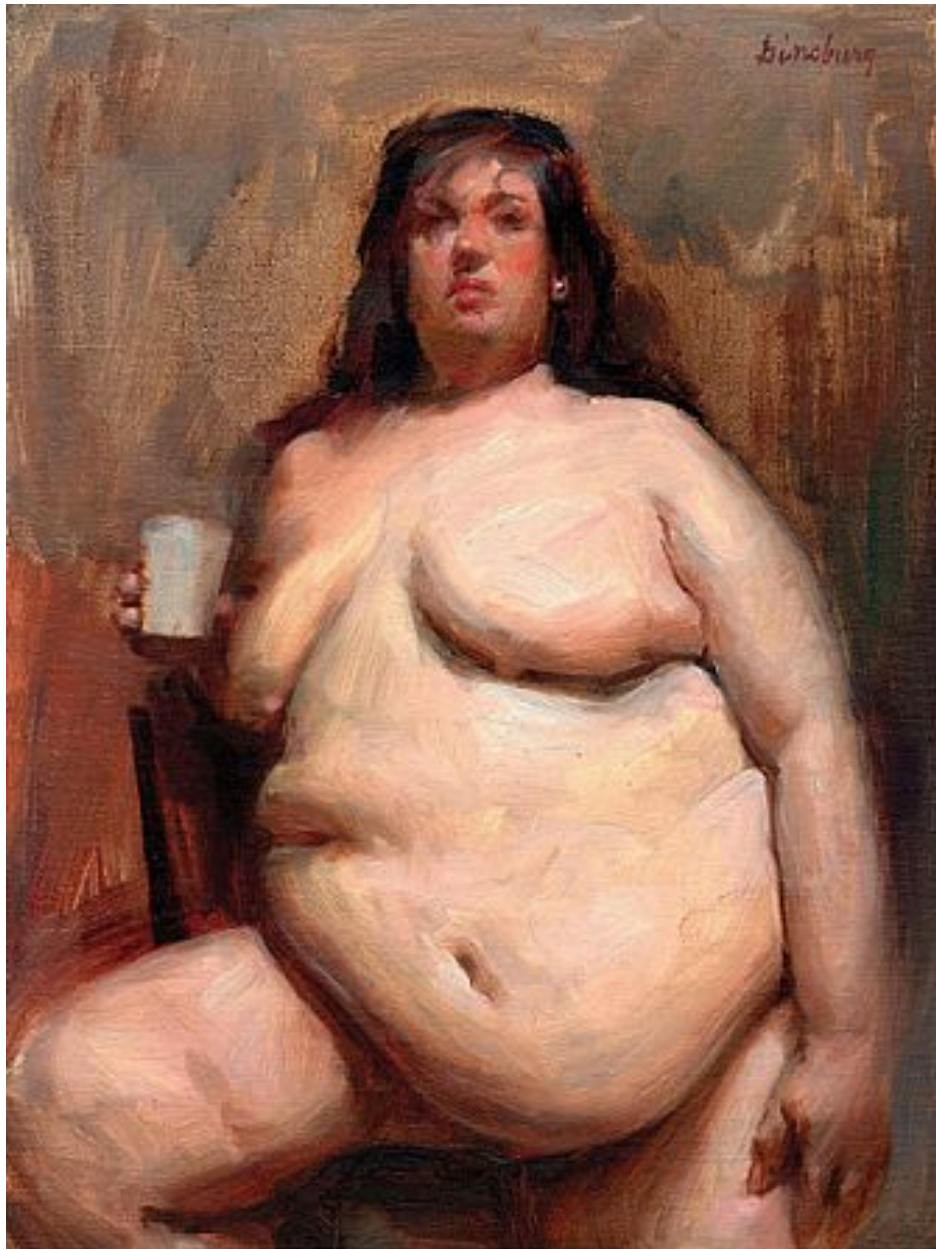

CAVALIER GALLERIES

NEW YORK | GREENWICH | NANTUCKET | PALM BEACH

Max Ginsburg, *Aviva, Nude Study 3*
oil on panel, 10 x 8 in. (25.4 x 20.3 cm)
MG130402