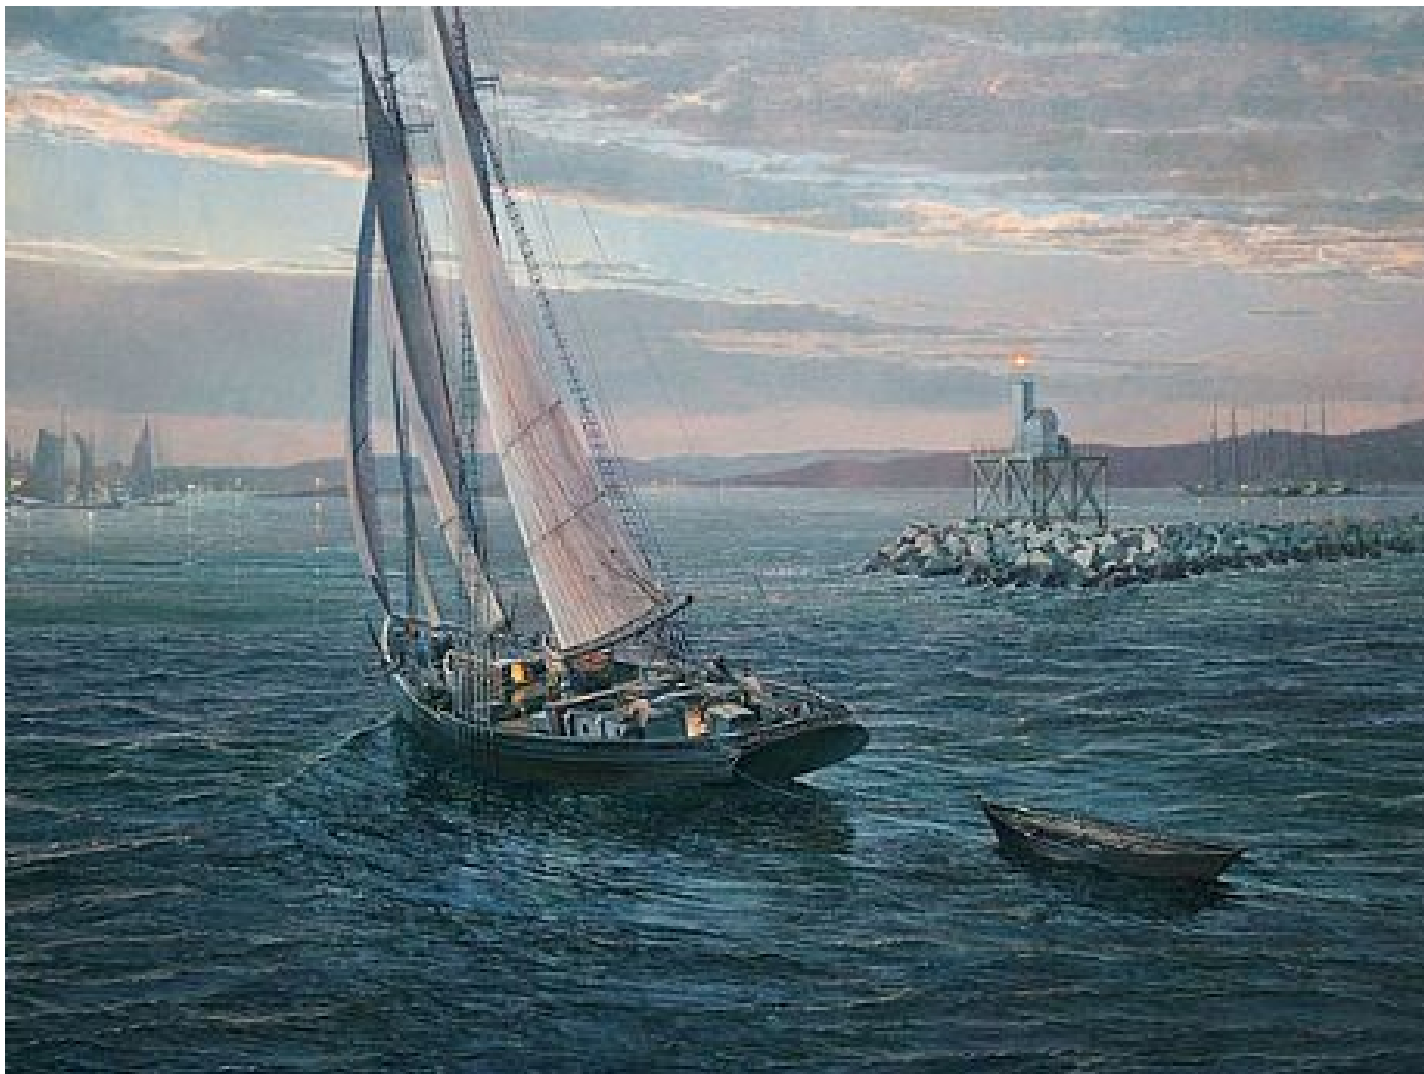

CAVALIER GALLERIES

NEW YORK | GREENWICH | NANTUCKET | PALM BEACH

Maarten Platje, *Coming Home Late (The Arethusa at Dog Bar Breakwater 1910)*

oil on linen, 27 9/16 x 35 7/16 in. (70 x 90 cm)

MP021007