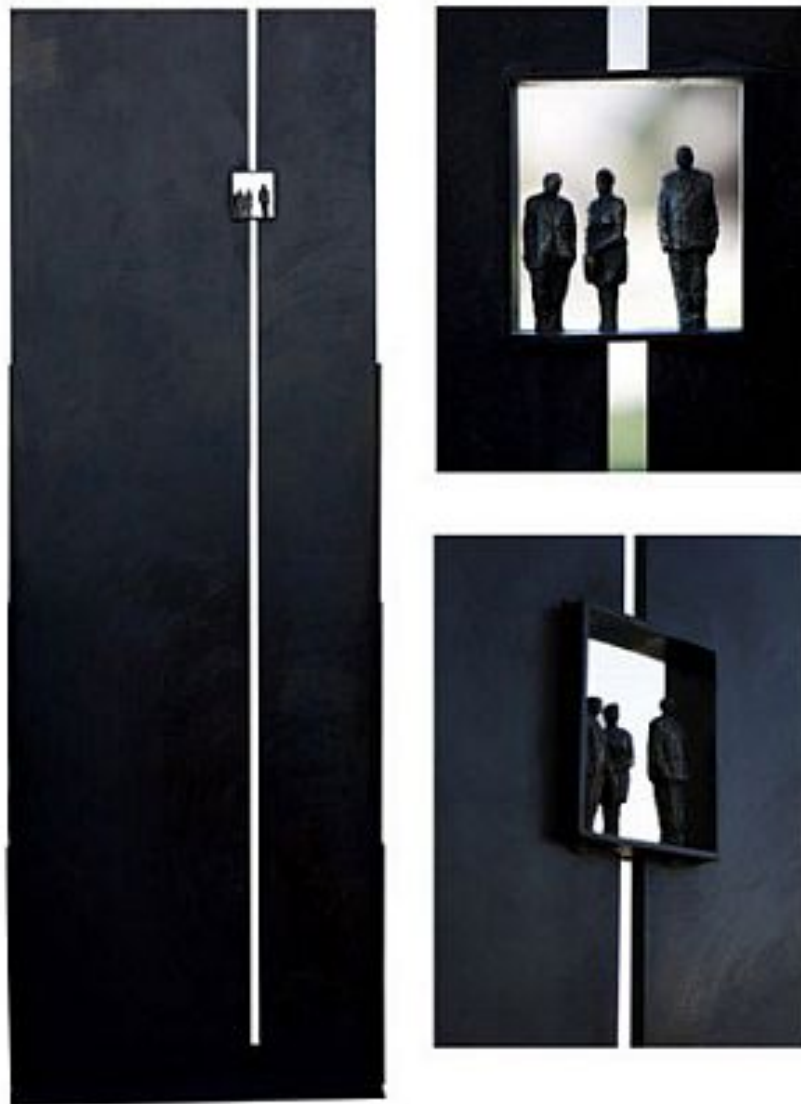

CAVALIER GALLERIES

NEW YORK | GREENWICH | NANTUCKET | PALM BEACH

Jim Rennert, *Going Up*, Edition of 3, 2009
steel and bronze, 72 1/2 x 12 in. (184.2 x 63.5 x 30.5 cm)