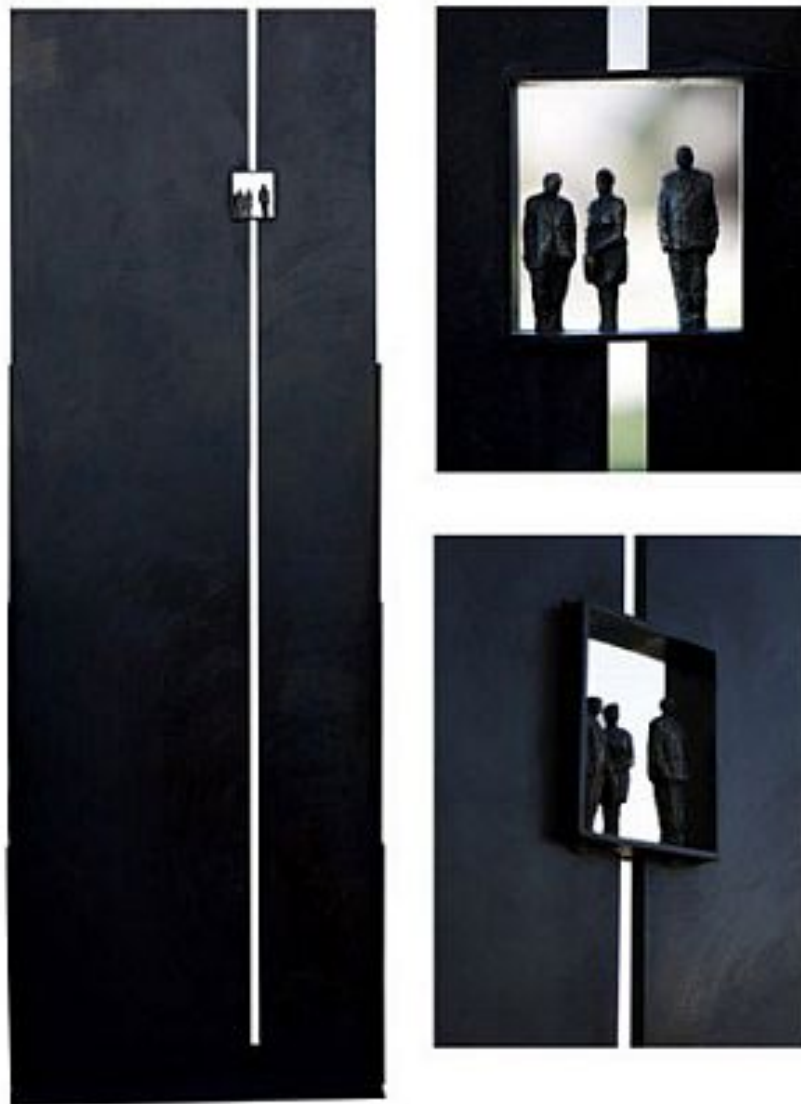

CAVALIER GALLERIES

NEW YORK | GREENWICH | NANTUCKET | PALM BEACH

Jim Rennert, *Going Up*, Edition of 3, 2009
steel and bronze, 72 1/2x12 in. (184.2 x 63.5 x 30.5 cm)