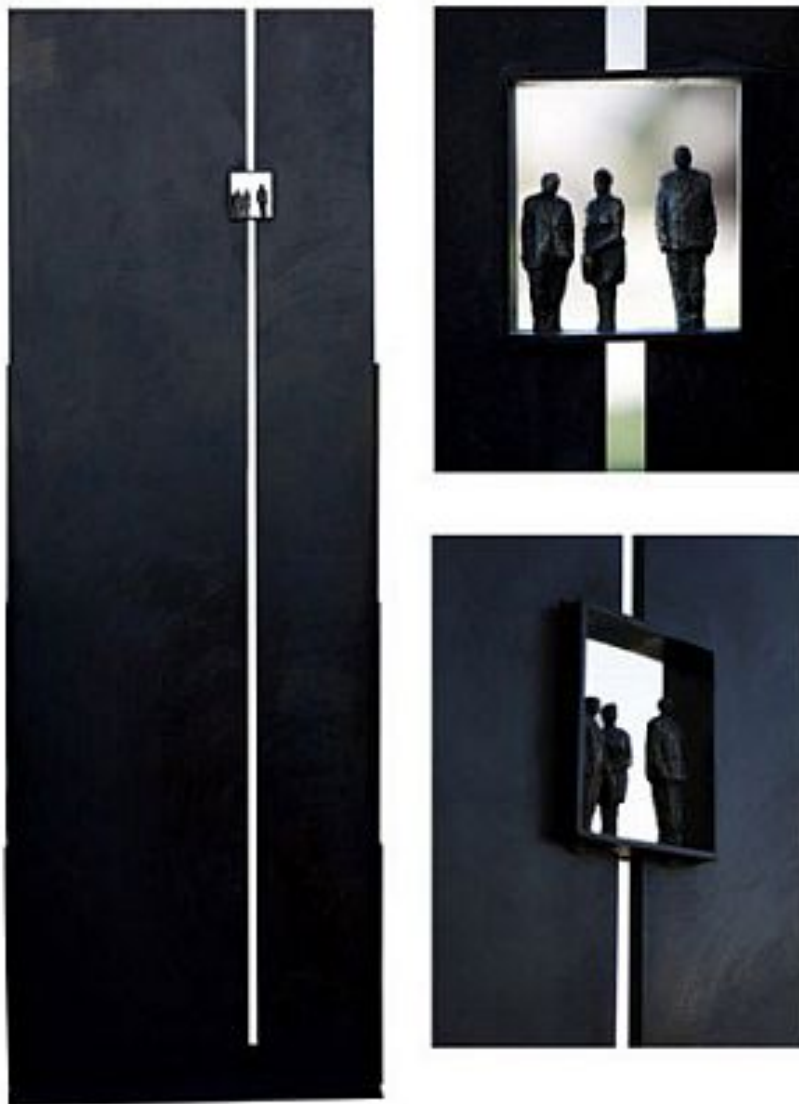

CAVALIER GALLERIES

NEW YORK | GREENWICH | NANTUCKET | PALM BEACH

Jim Rennert, *Going Up*, Edition of 3, 2009
steel and bronze, 72 1/2 x 12 x 30.5 in. (184.2 x 63.5 x 30.5 cm)