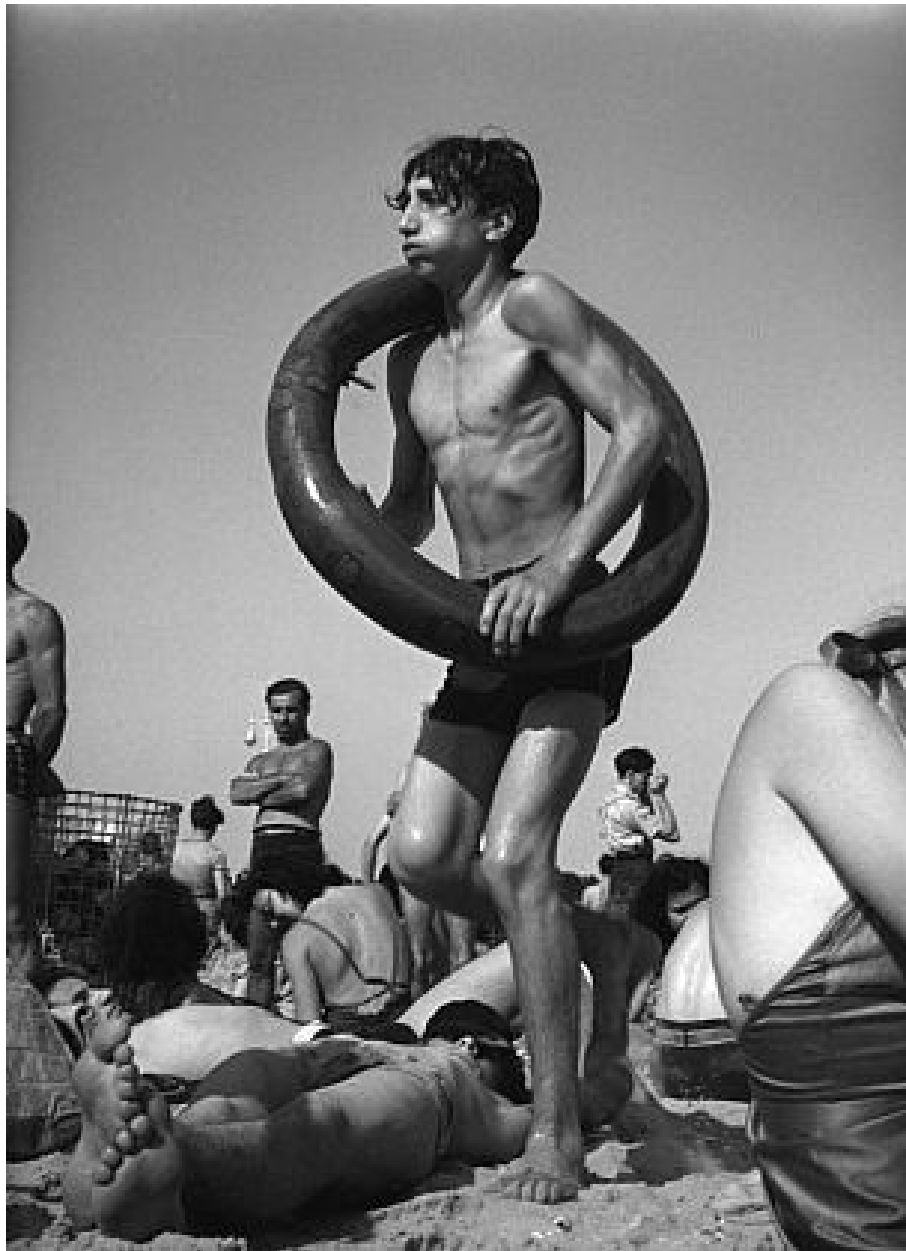

CAVALIER GALLERIES

NEW YORK | GREENWICH | NANTUCKET | PALM BEACH

Morris Engel, *Inner Tube, Coney Island, NYC*, 1938
Photography, 14 x 11 in. (35.6 x 27.9 cm)
ME060507