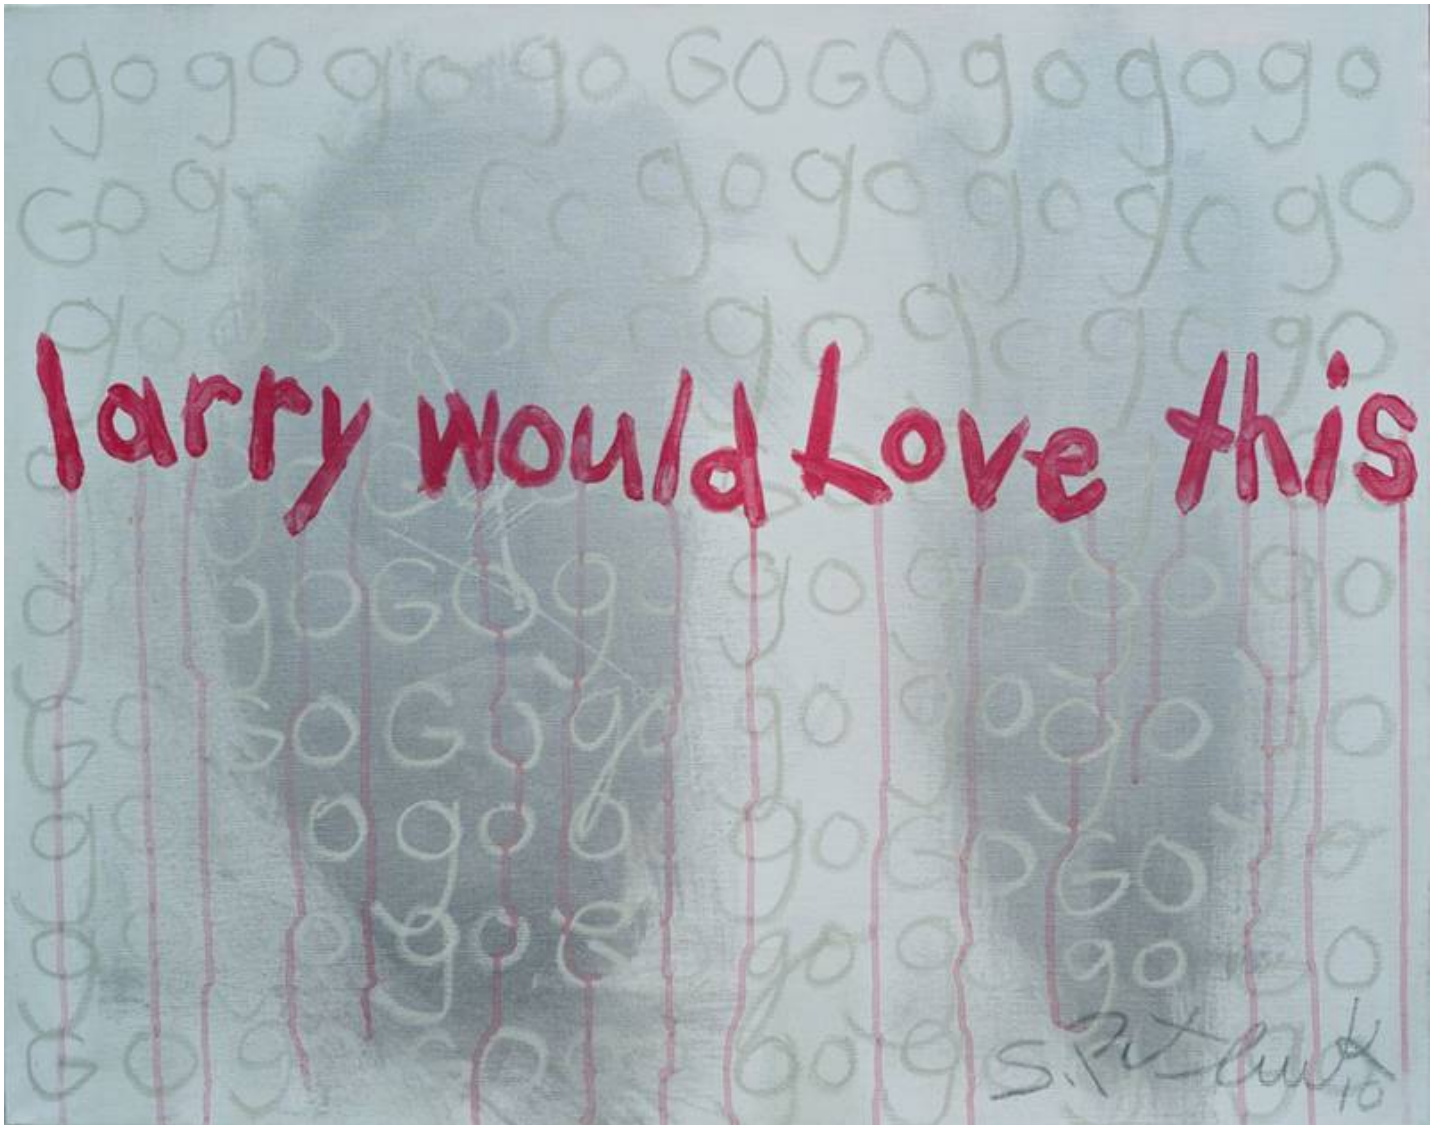

CAVALIER GALLERIES

NEWYORK | GREENWICH | NANTUCKET | PALM BEACH

Stephen Pitliuk, *Larry Would Love This*, 2010
mixed media and resin on canvas, 24 x 30 in. (61 x 76.2 cm)
SP100909