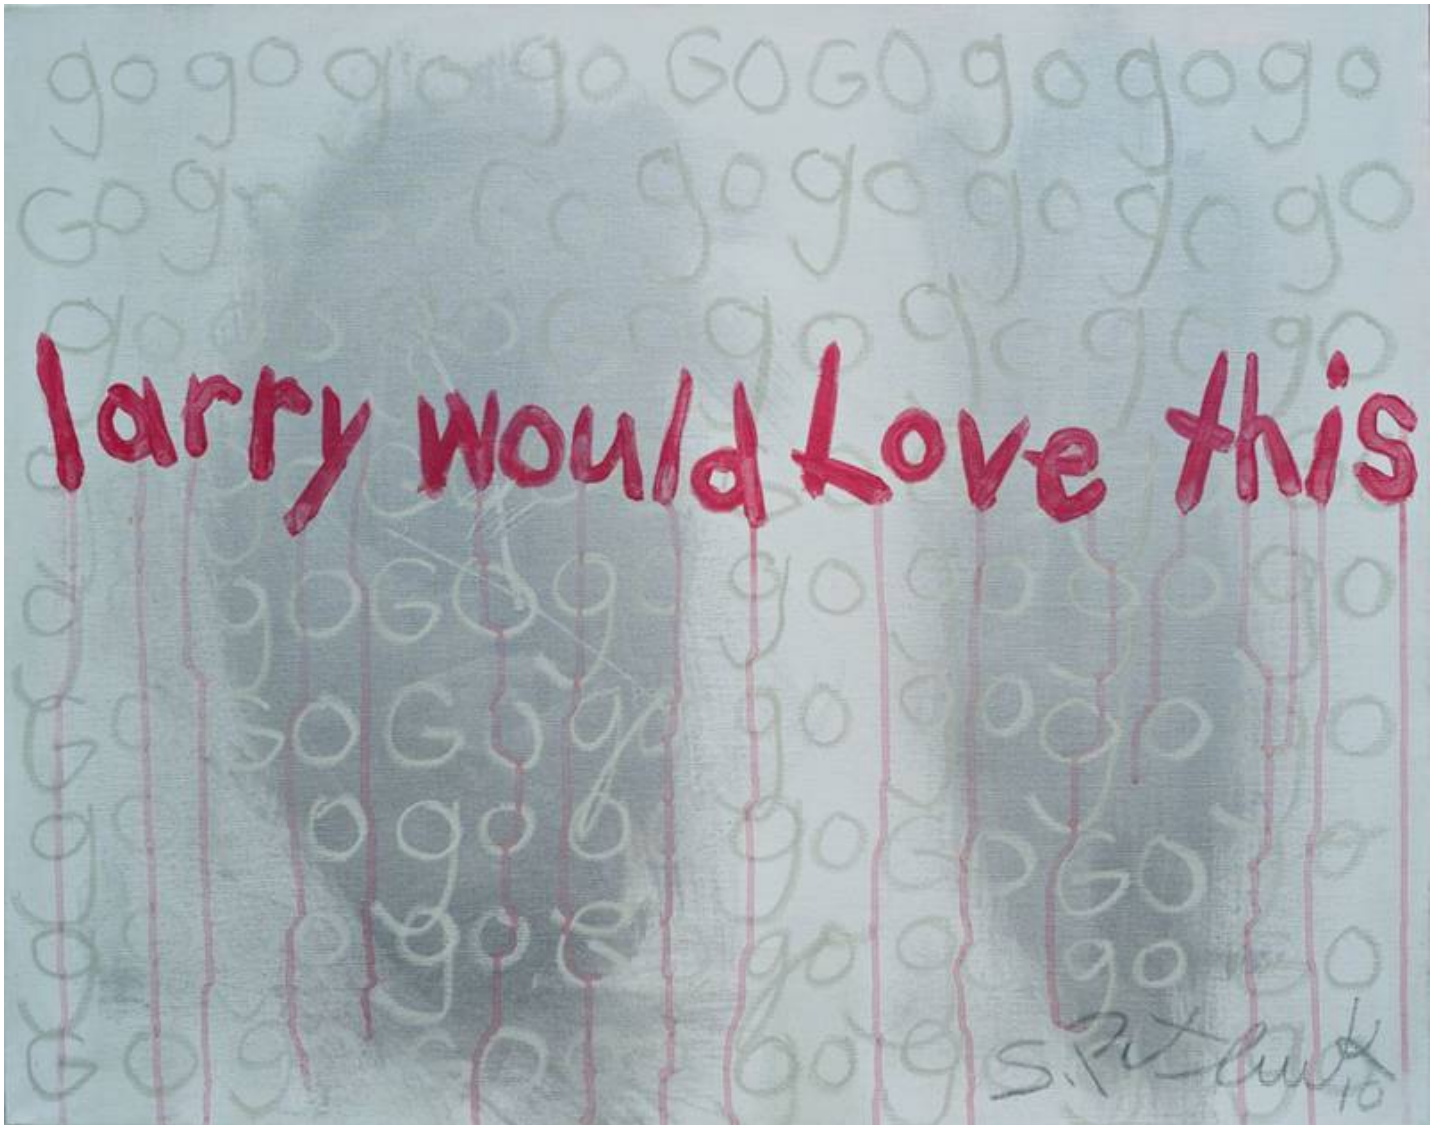

# CAVALIER GALLERIES

NEWYORK | GREENWICH | NANTUCKET | PALM BEACH

Stephen Pitliuk, *Larry Would Love This*, 2010  
mixed media and resin on canvas, 24 x 30 in. (61 x 76.2 cm)  
SP100909