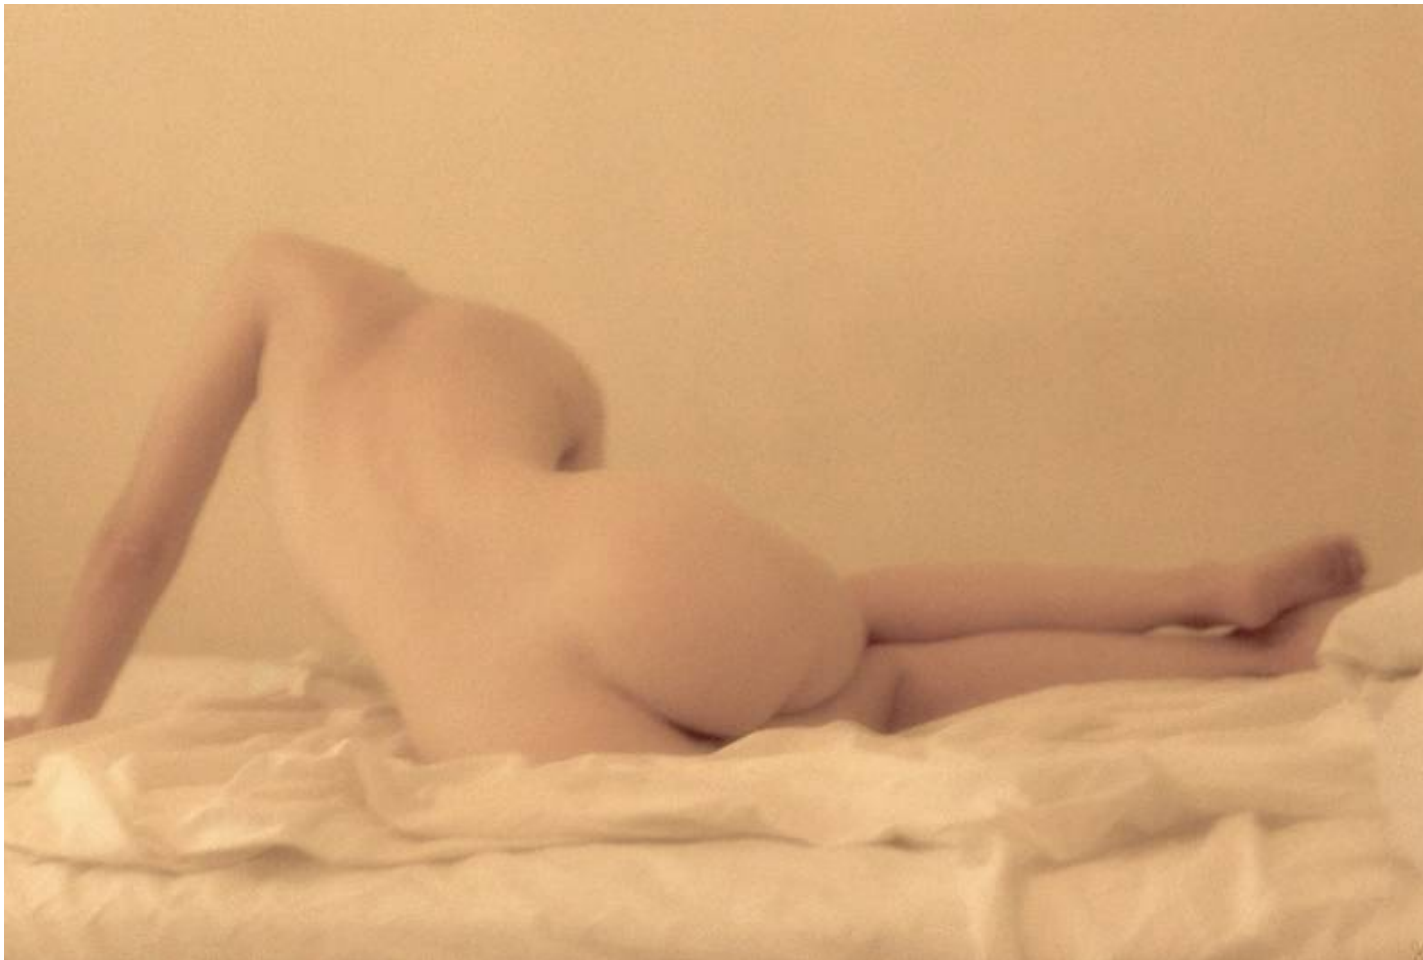

CAVALIER GALLERIES

NEW YORK | GREENWICH | NANTUCKET | PALM BEACH

Robert Farber, *Nude from the Back*, Edition of 25, 1992
fine art paper pigment print, 30 x 40 in. (76.2 x 101.6 cm)
RF131015