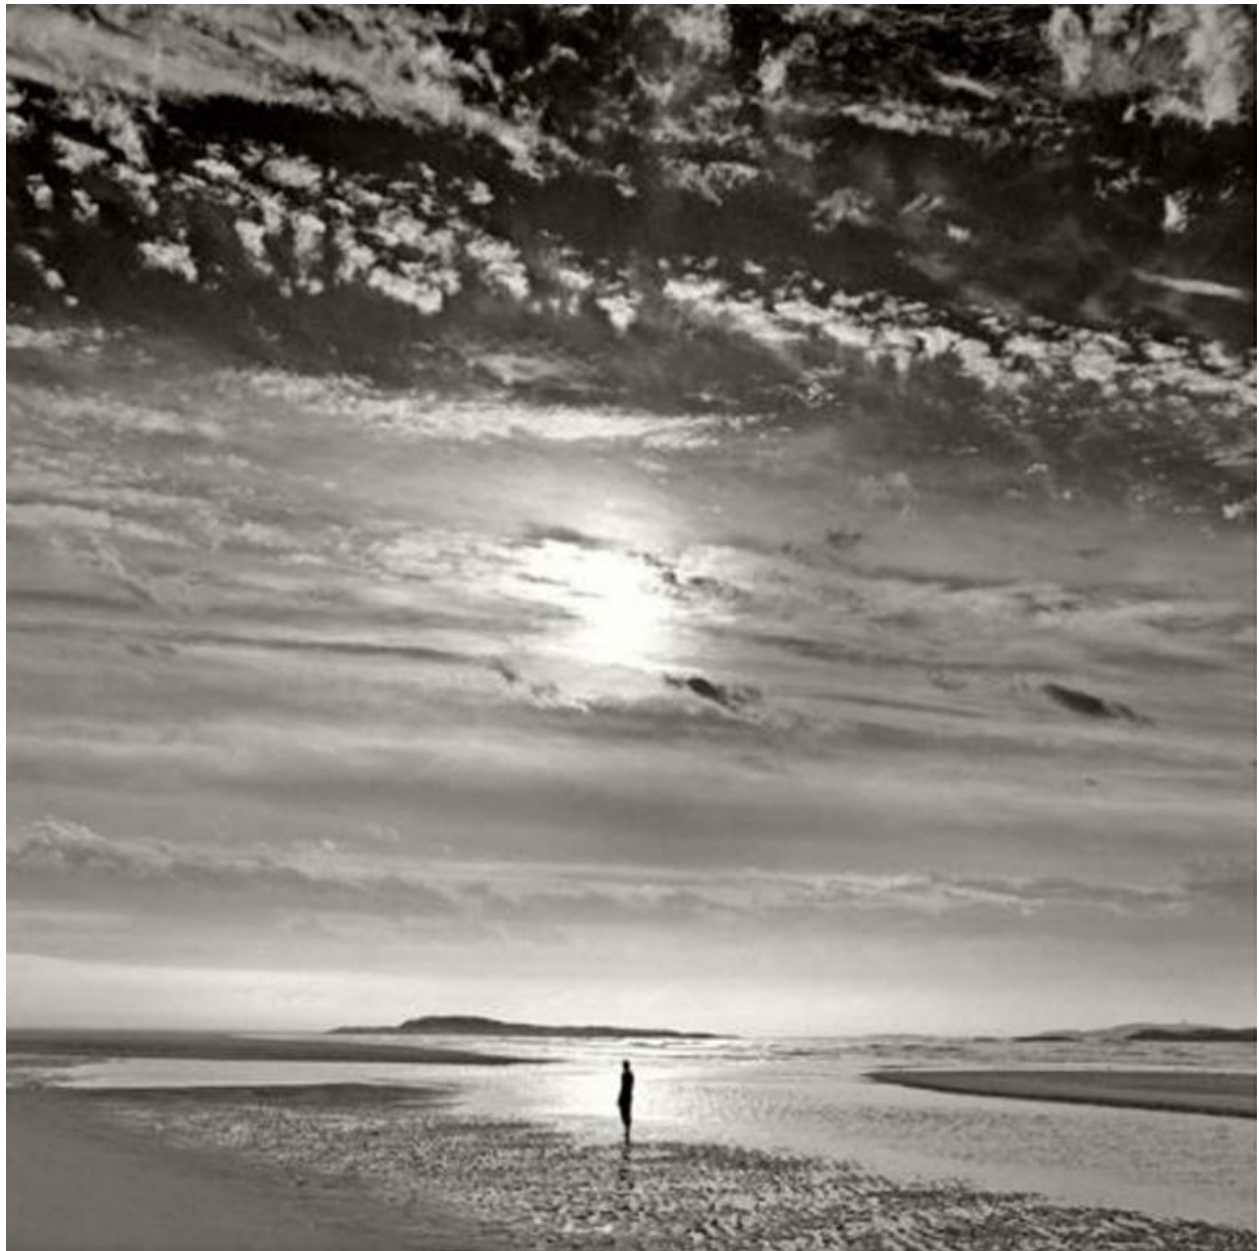

# CAVALIER GALLERIES

NEWYORK | GREENWICH | NANTUCKET | PALM BEACH

Michael Kahn, *Passage*, Edition of 50, 2013  
silver gelatin photograph, 19 x 19 in. (48.3 x 48.3 cm)  
MK130504