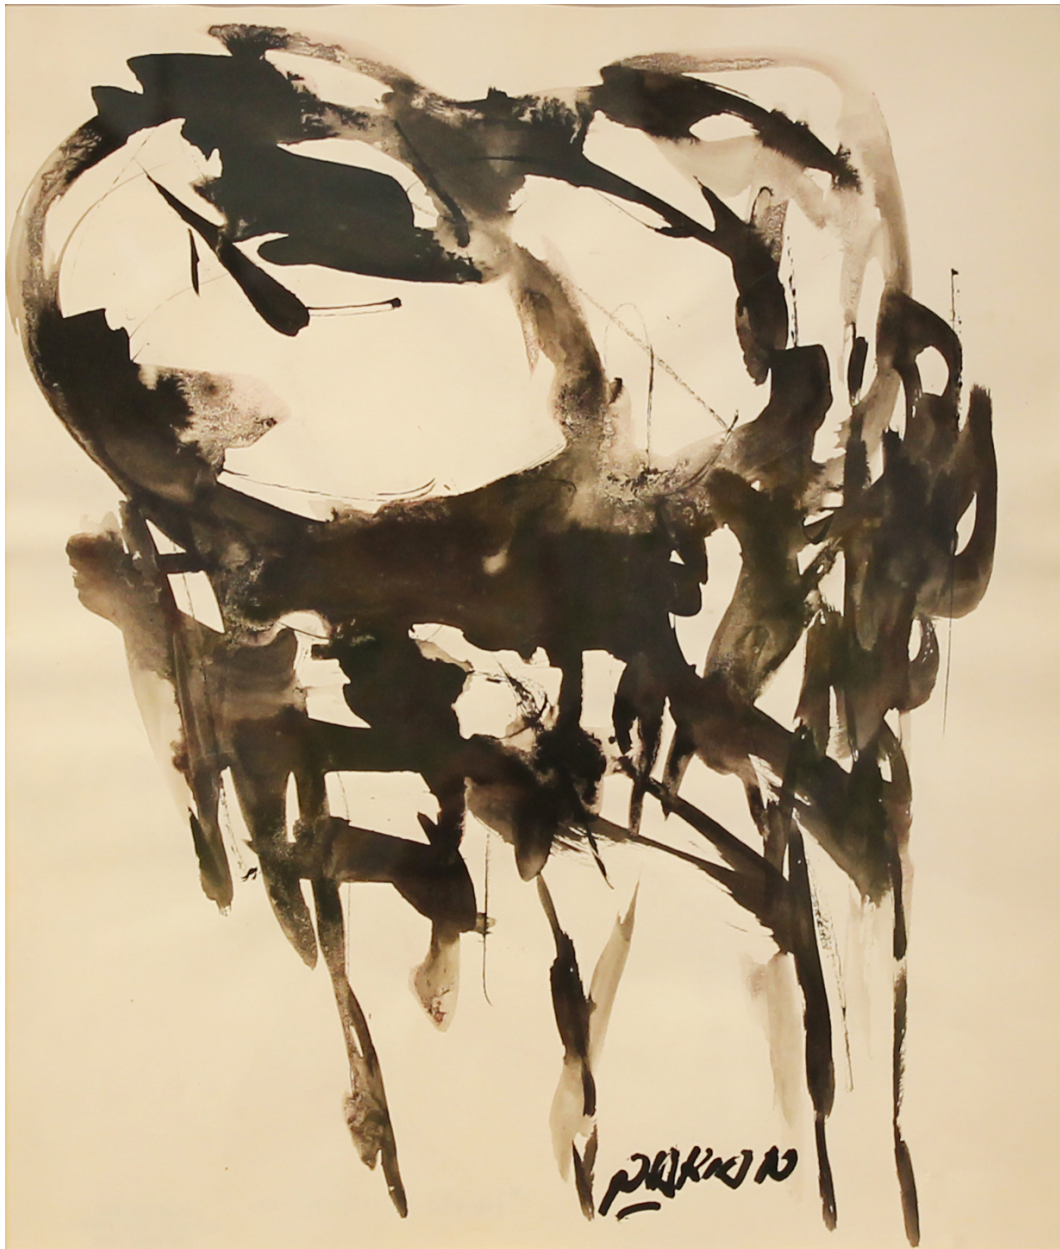

CAVALIER GALLERIES

NEW YORK | GREENWICH | NANTUCKET | PALM BEACH

Reuben Nakian, *Hecuba*, 1960-1962
black ink and wash on paper, 15 x 13 1/2 in. (38.1 x 34.3 cm)
RN140301