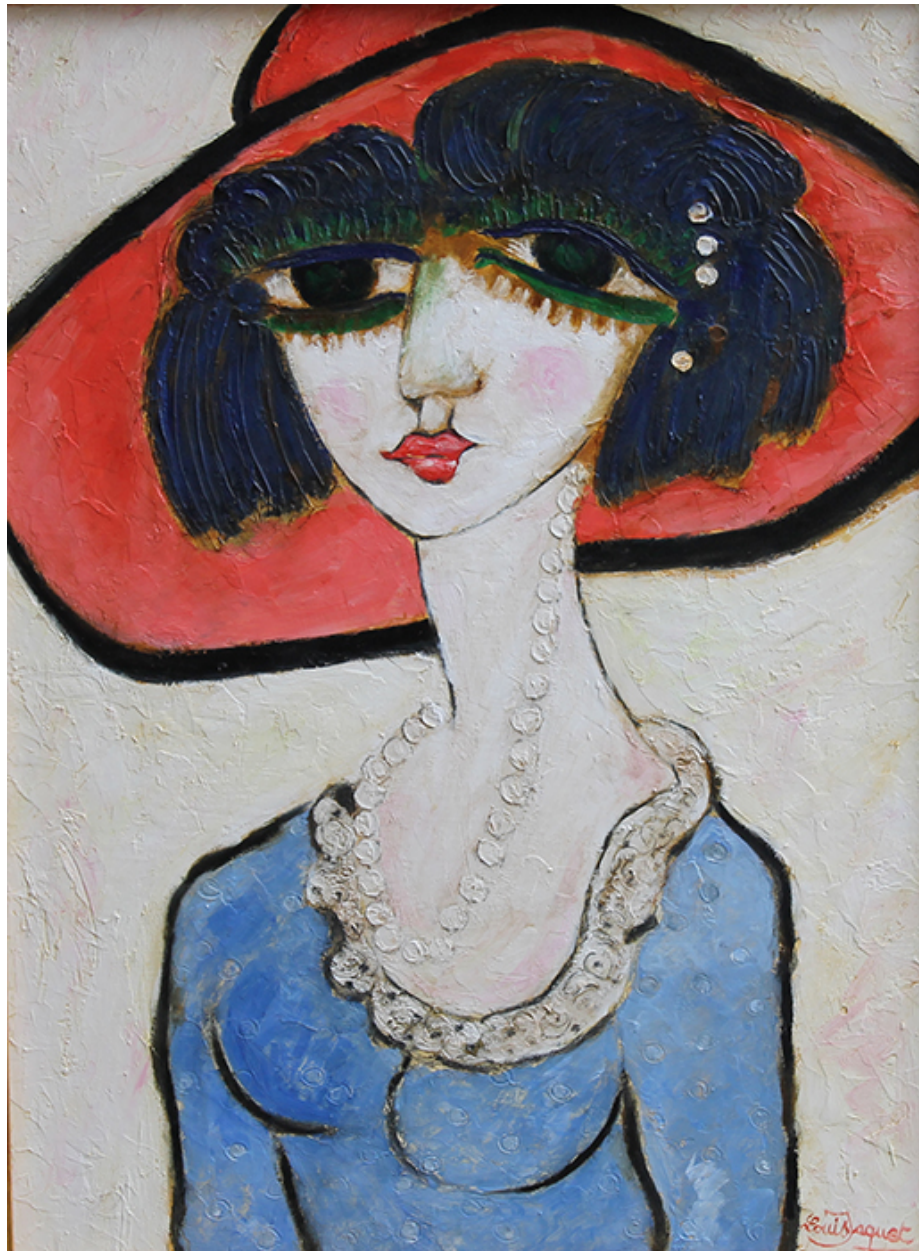

# CAVALIER GALLERIES

NEW YORK | GREENWICH | NANTUCKET | PALM BEACH

Louis Jaquet, *Kim*, 2011  
oil on canvas, 30 x 24 in. (76.2 x 61 cm)  
LJ140304