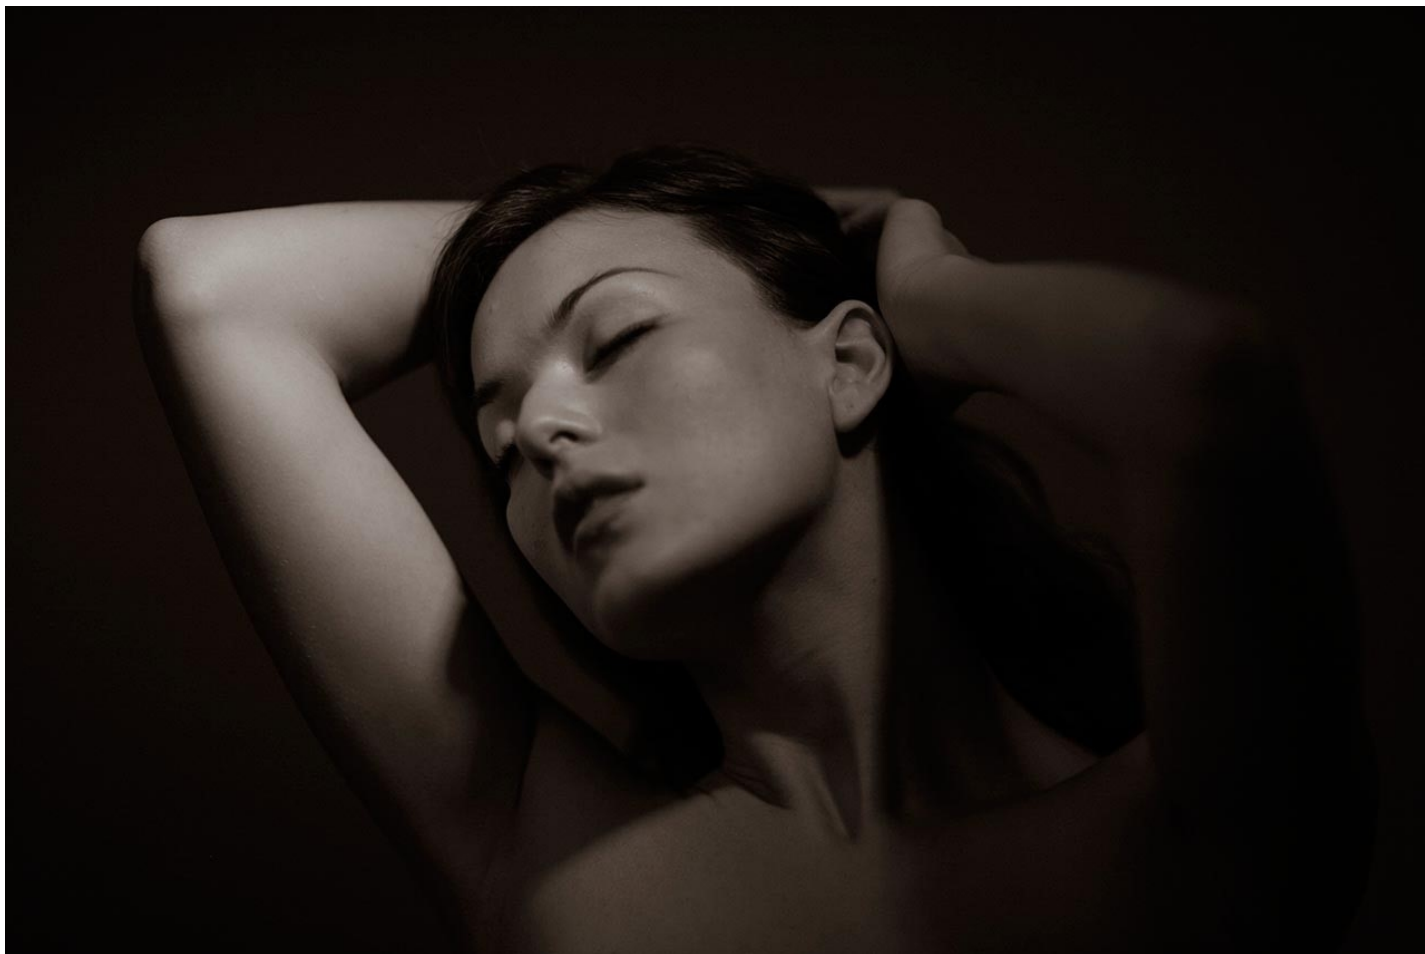

CAVALIER GALLERIES

NEWYORK | GREENWICH | NANTUCKET | PALM BEACH

Robert Farber, *Dreaming*, 2014
dye infused aluminum photograph, 40 x 60 in. (101.6 x 152.4 cm)
RF141201