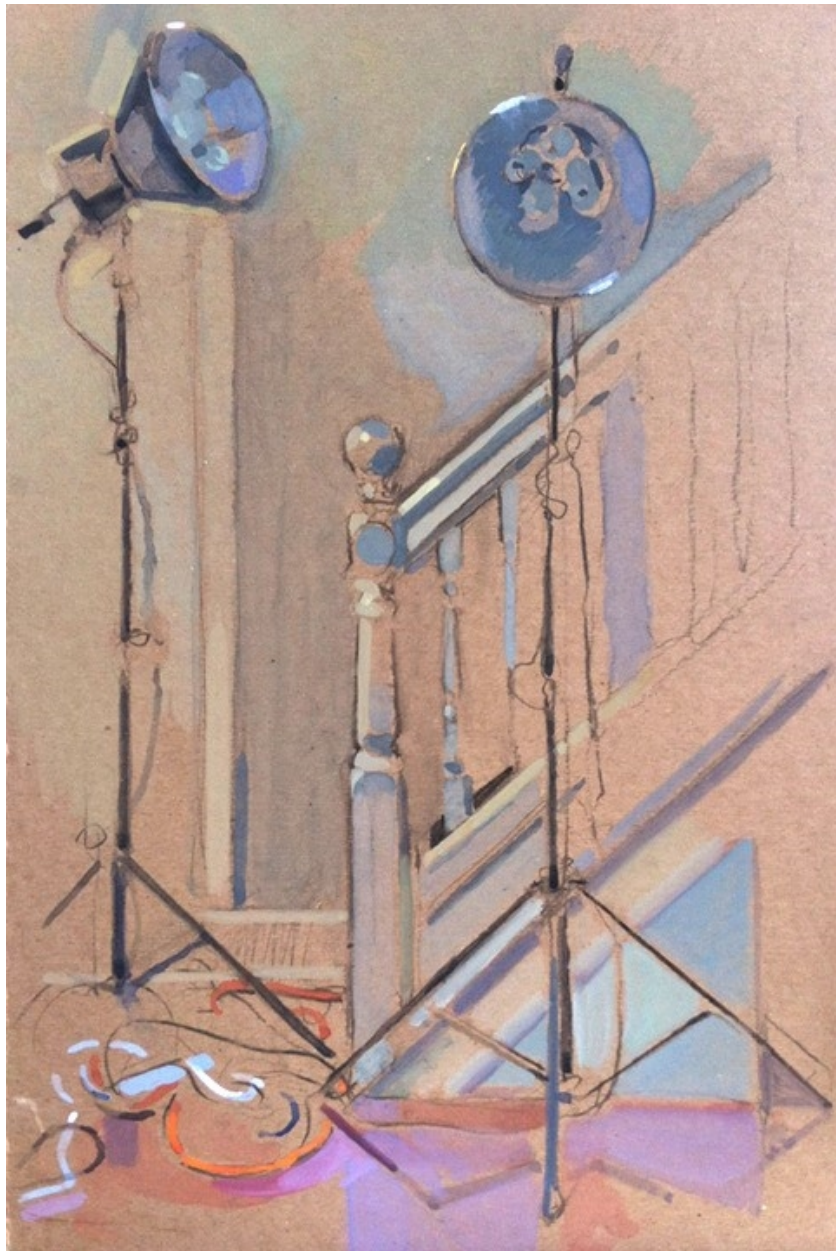

CAVALIER GALLERIES

NEW YORK | GREENWICH | NANTUCKET | PALM BEACH

Simon Levenson, *Lamps and Bannister*, 2014
Gouache and Charcoal on Board, 15 x 10 in. (25.4 x
38.1 cm)
SL150101