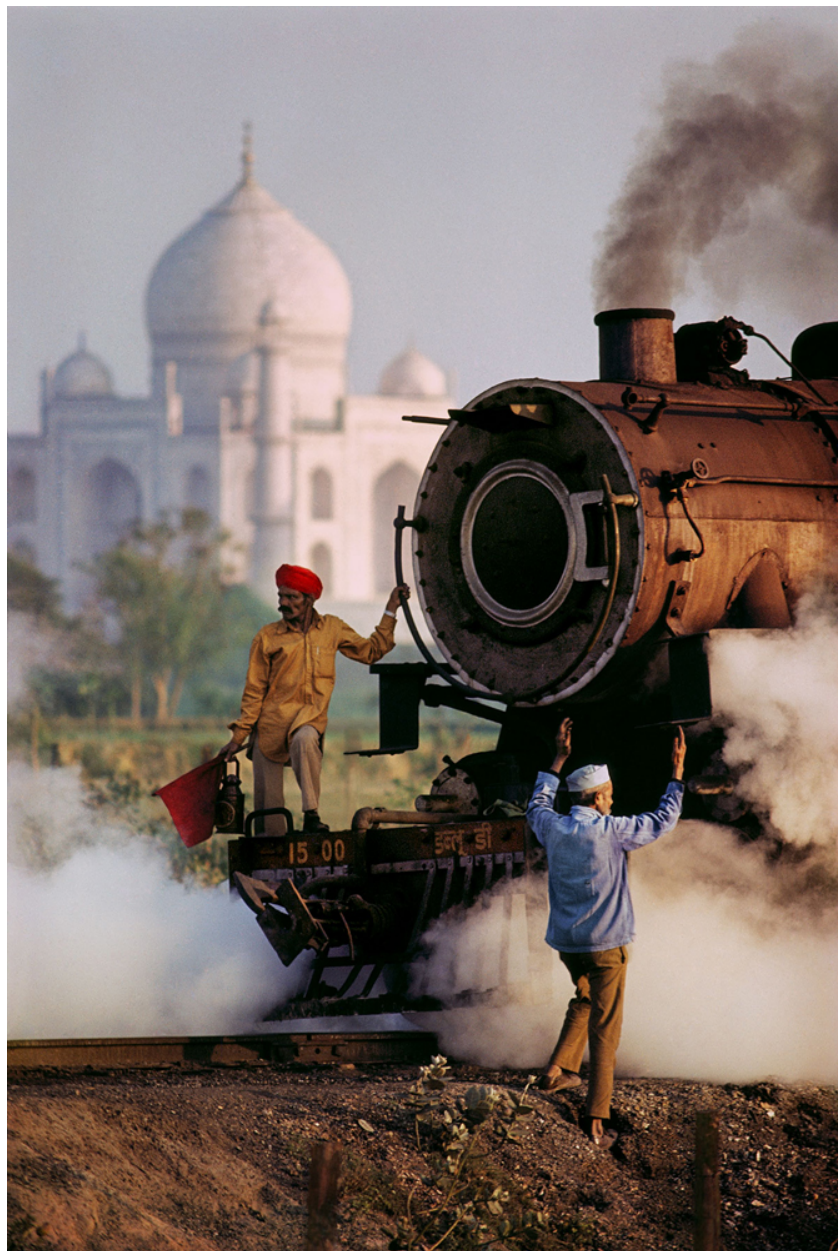

CAVALIER GALLERIES

NEW YORK | GREENWICH | NANTUCKET | PALM BEACH

Steve McCurry, *Vertical Taj and Train*, 1983
FujiFlex Crystal Archive Print, (Inquire for available
sizes)
INDIA-10316