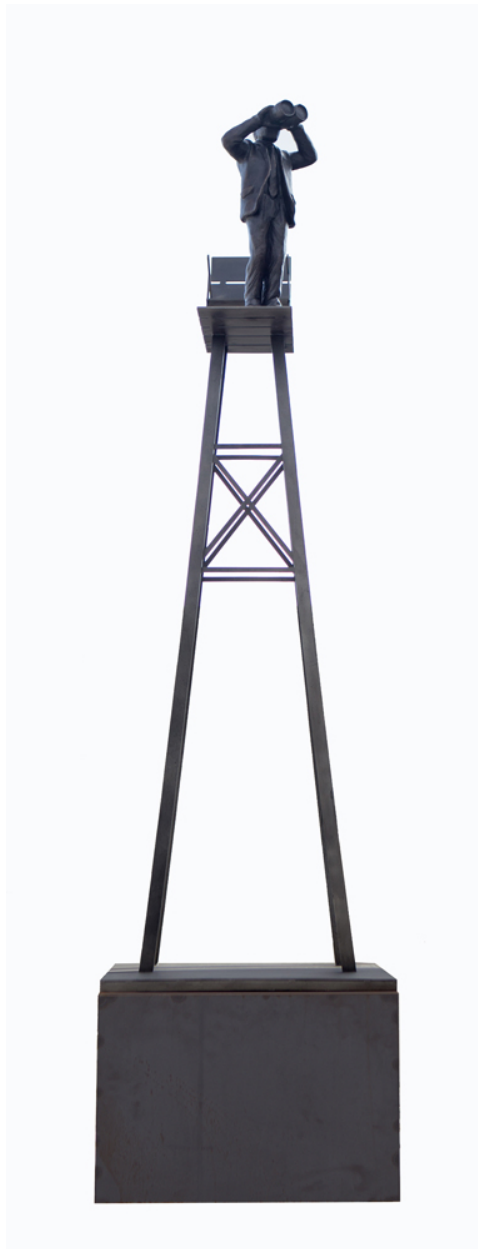

# CAVALIER GALLERIES

NEW YORK | GREENWICH | NANTUCKET | PALM BEACH

Jim Rennert, *Outlook (large)*, Edition of 3,  
2016  
bronze and steel, 116 x 27 x 30 in. (294.6 x  
68.6 x 76.2 cm)  
JR160401