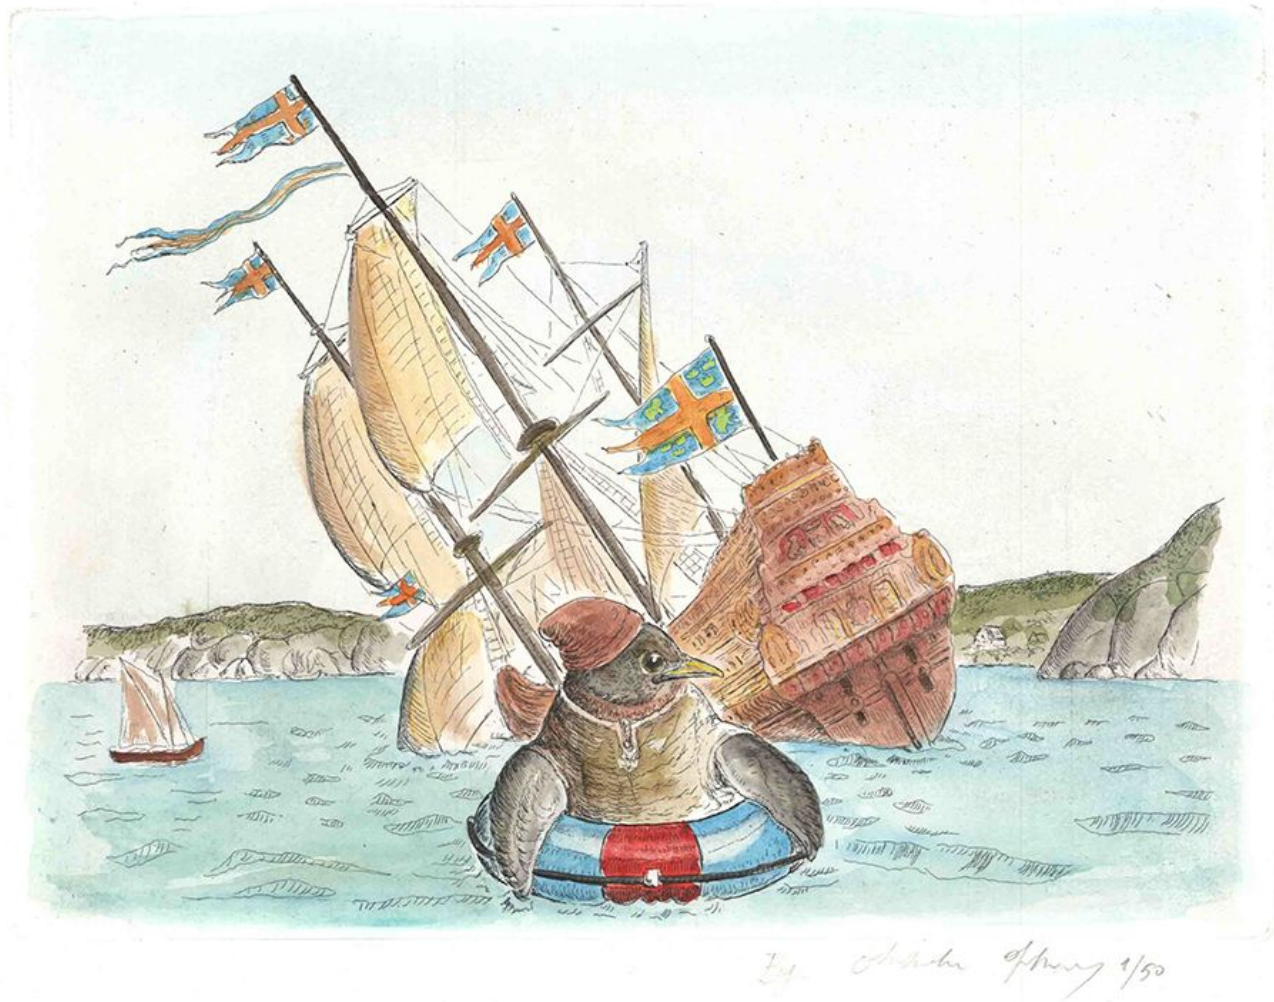

# CAVALIER GALLERIES

NEW YORK | GREENWICH | NANTUCKET | PALM BEACH

Bjorn Skaarup, *Common Blackbird, Sweden*, Edition of 50 , 2016  
Color engraved etching, 13 1/2 x 16 in. (34.3 x 40.6 cm)  
BS170228