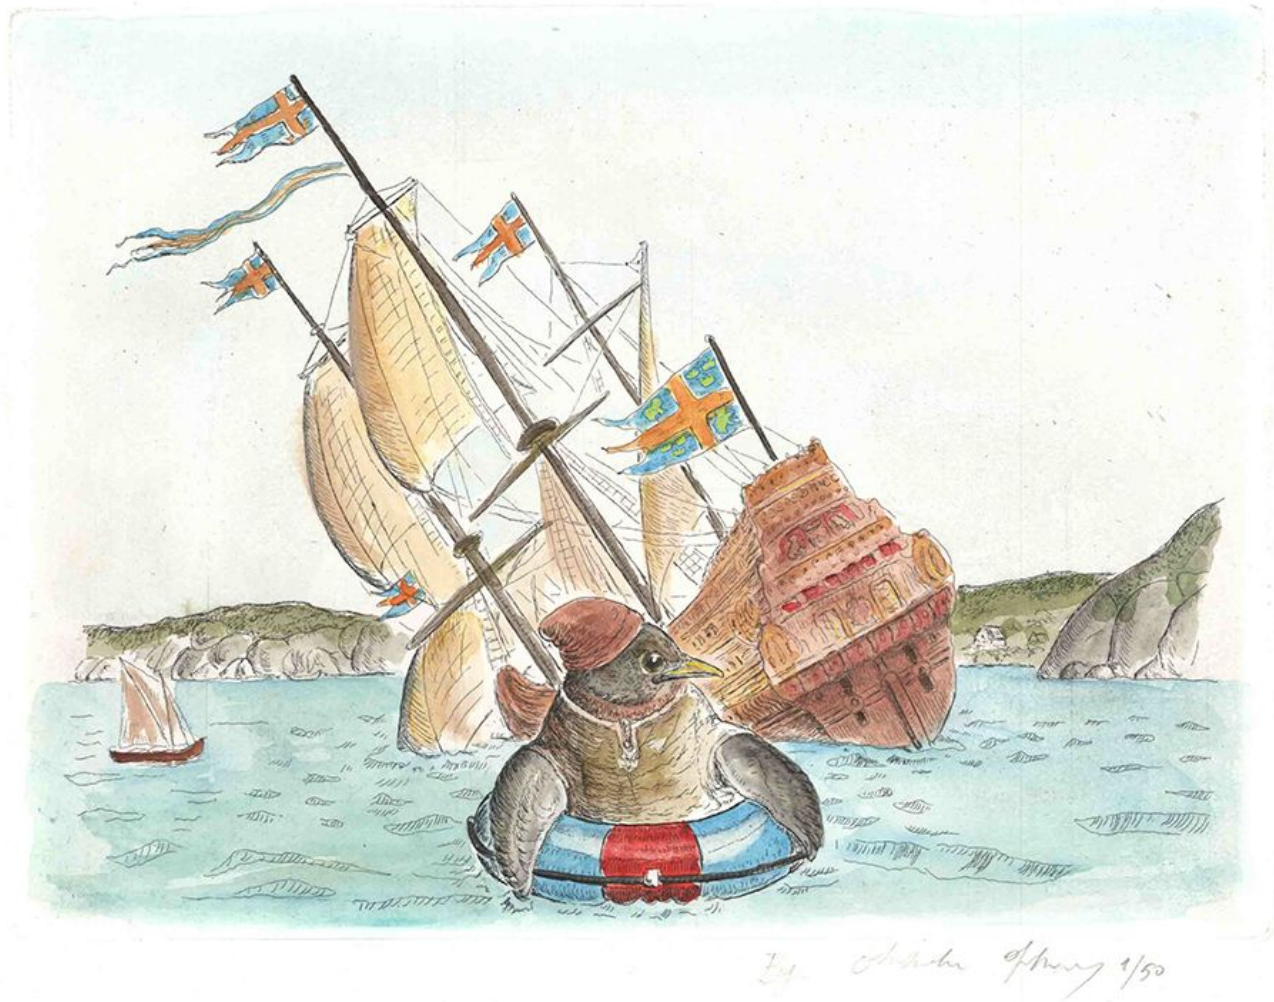

CAVALIER GALLERIES

NEW YORK | GREENWICH | NANTUCKET | PALM BEACH

Bjorn Skaarup, *Common Blackbird, Sweden, Edition of 50*, 2016
Color engraved etching, 13 1/2 x 16 in. (34.3 x 40.6 cm)
BS170228