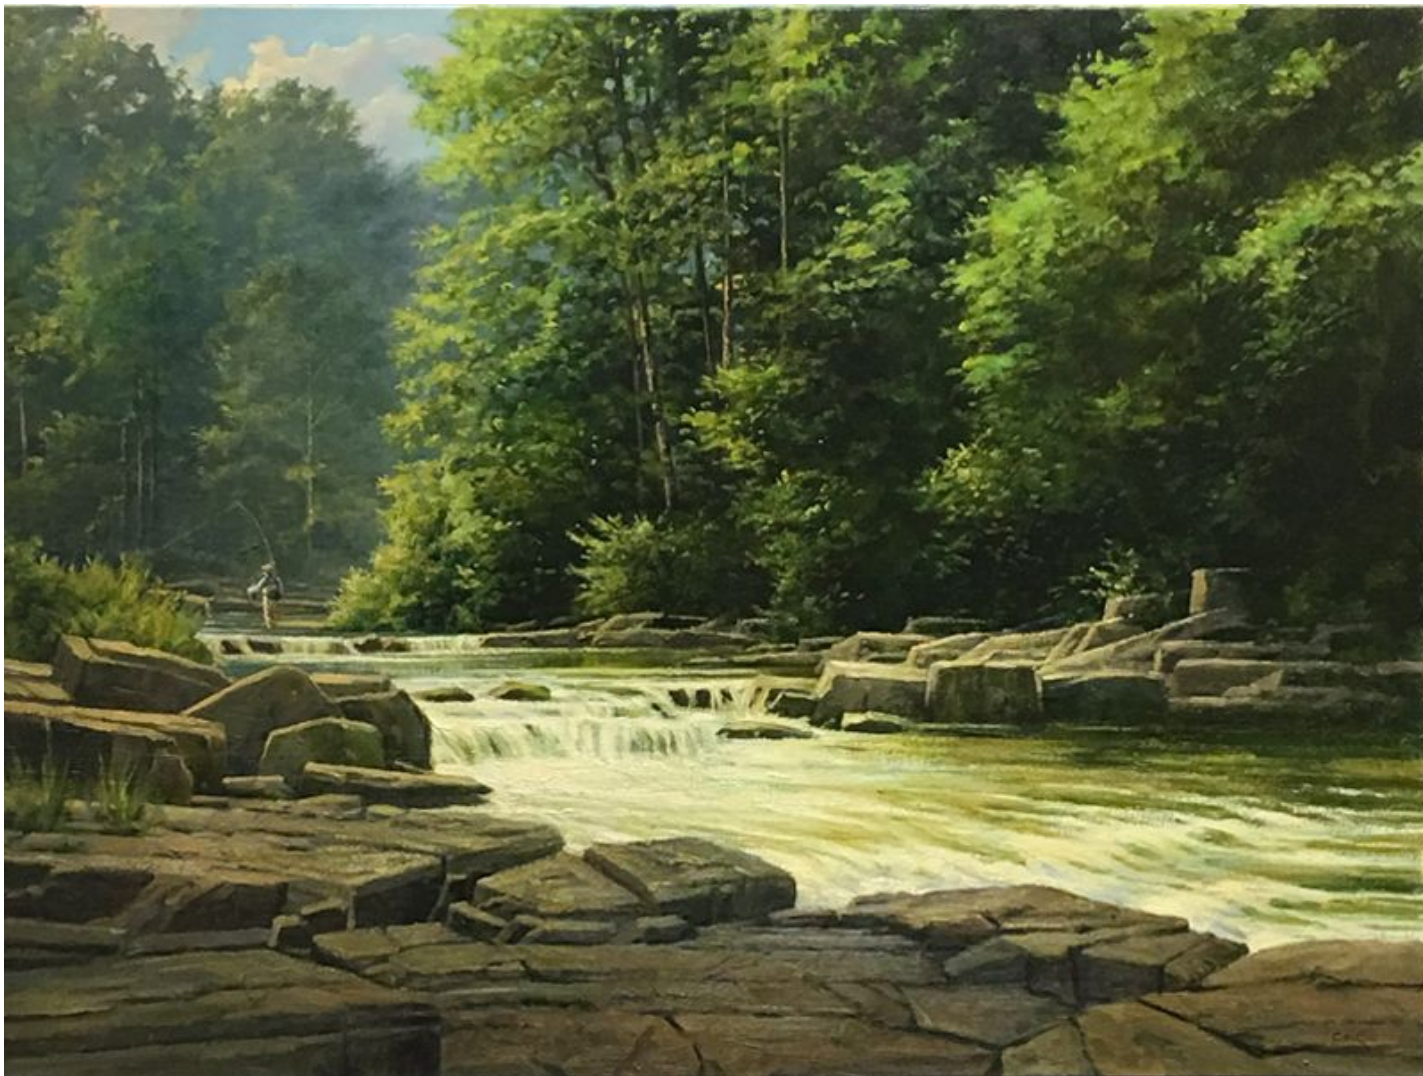

CAVALIER GALLERIES

NEW YORK | GREENWICH | NANTUCKET | PALM BEACH

Frank Corso, *Morning Mist*, 2017
oil on canvas, 30 x 40 in. (76.2 x 101.6 cm)
FC170401