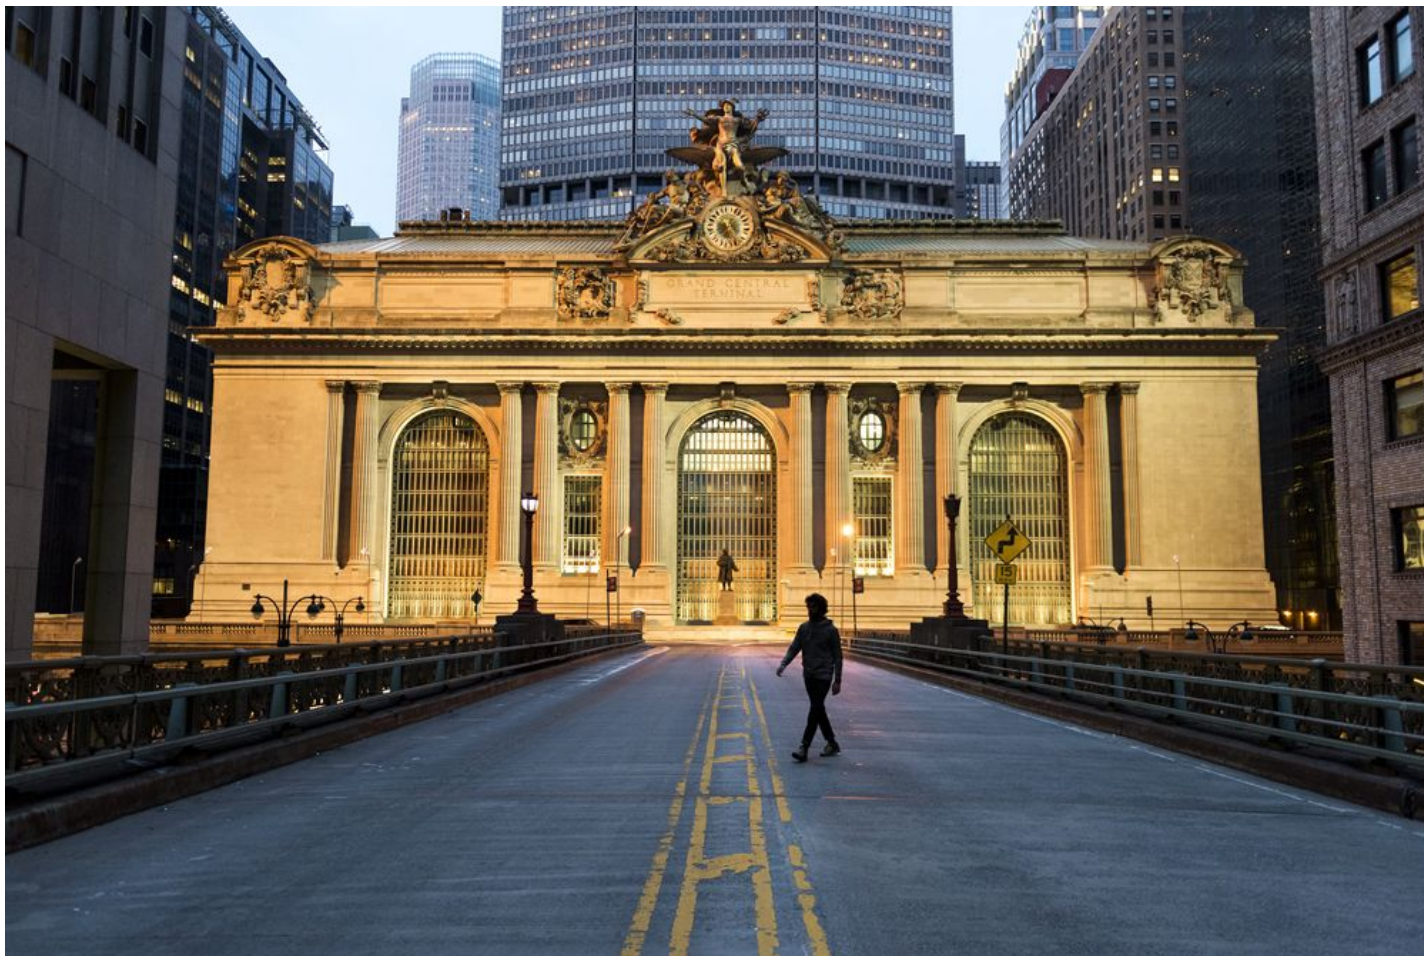

CAVALIER GALLERIES

NEW YORK | GREENWICH | NANTUCKET | PALM BEACH

Steve McCurry, *Man Walks in Front of Grand Central Terminal, New York, NY*, 2016
FujiFlex Crystal Archive Print, 40 x 60 in. (Inquire for additional sizes)
USA-11621