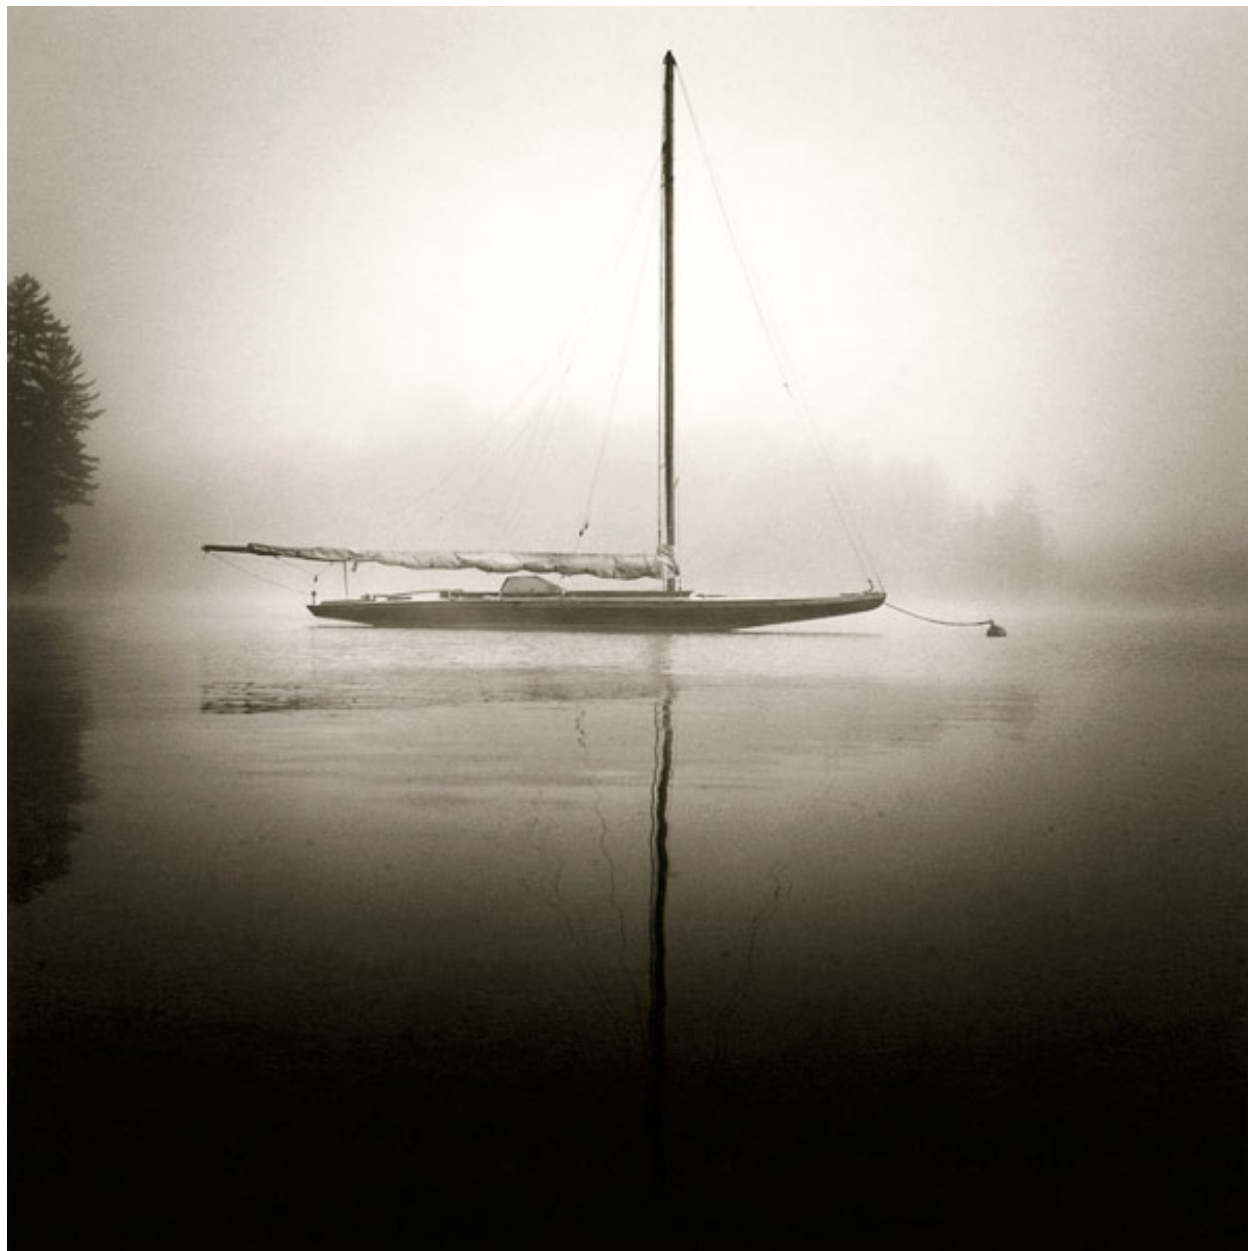

CAVALIER GALLERIES

NEW YORK | GREENWICH | NANTUCKET | PALM BEACH

Michael Kahn, *On The Mooring, Edition of 40*
silver gelatin photograph, 19 x 19 in. (48.3 x 48.3 cm)
MKCSM100910