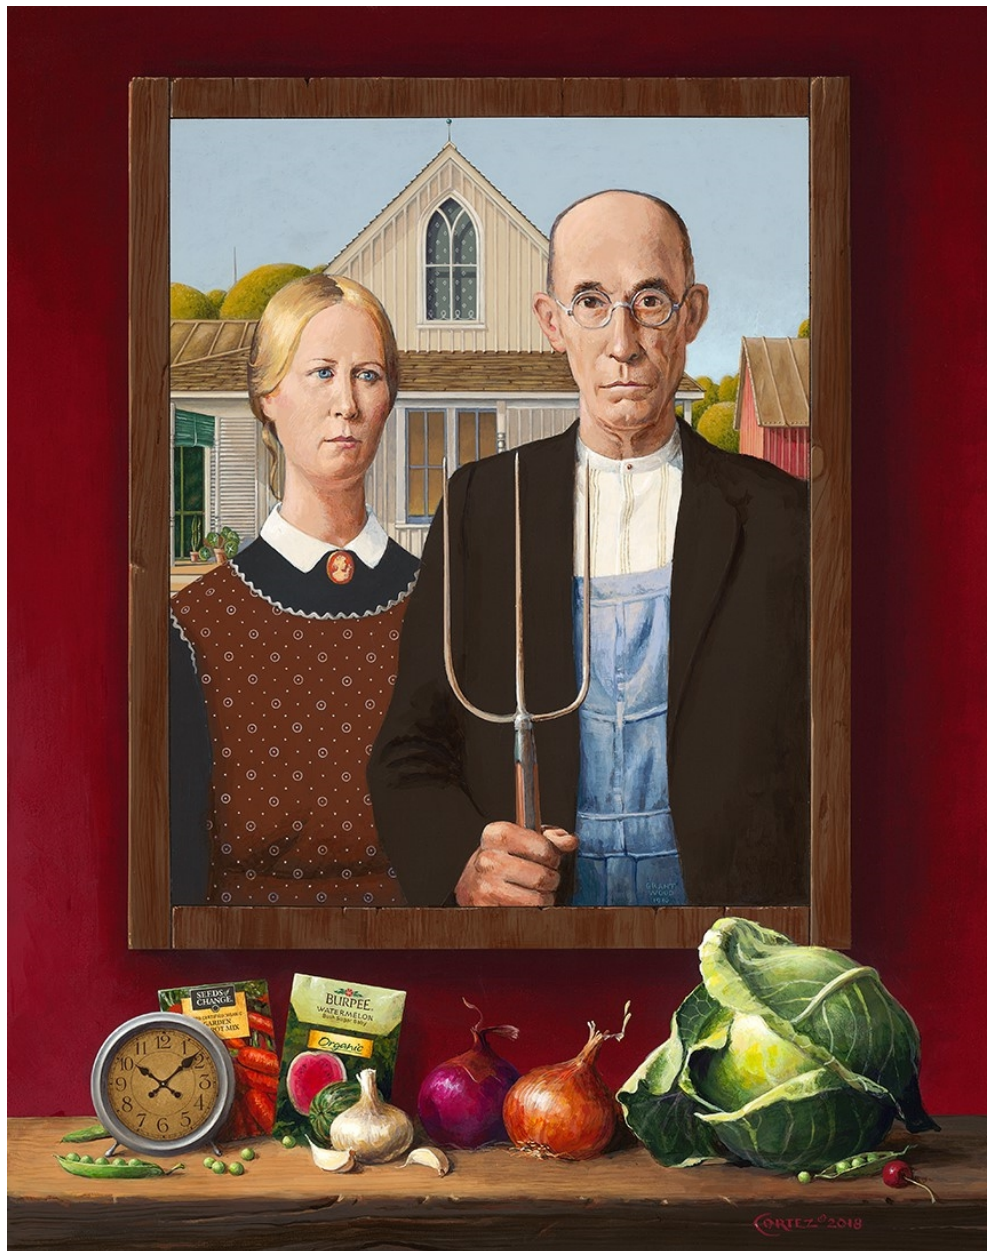

CAVALIER GALLERIES

NEW YORK | GREENWICH | NANTUCKET | PALM BEACH

Jenness Cortez, *Self-Reliance*, 2018
acrylic on mahogany panel, 20 x 16 in. (50.8 x 40.6 cm)
JC180301