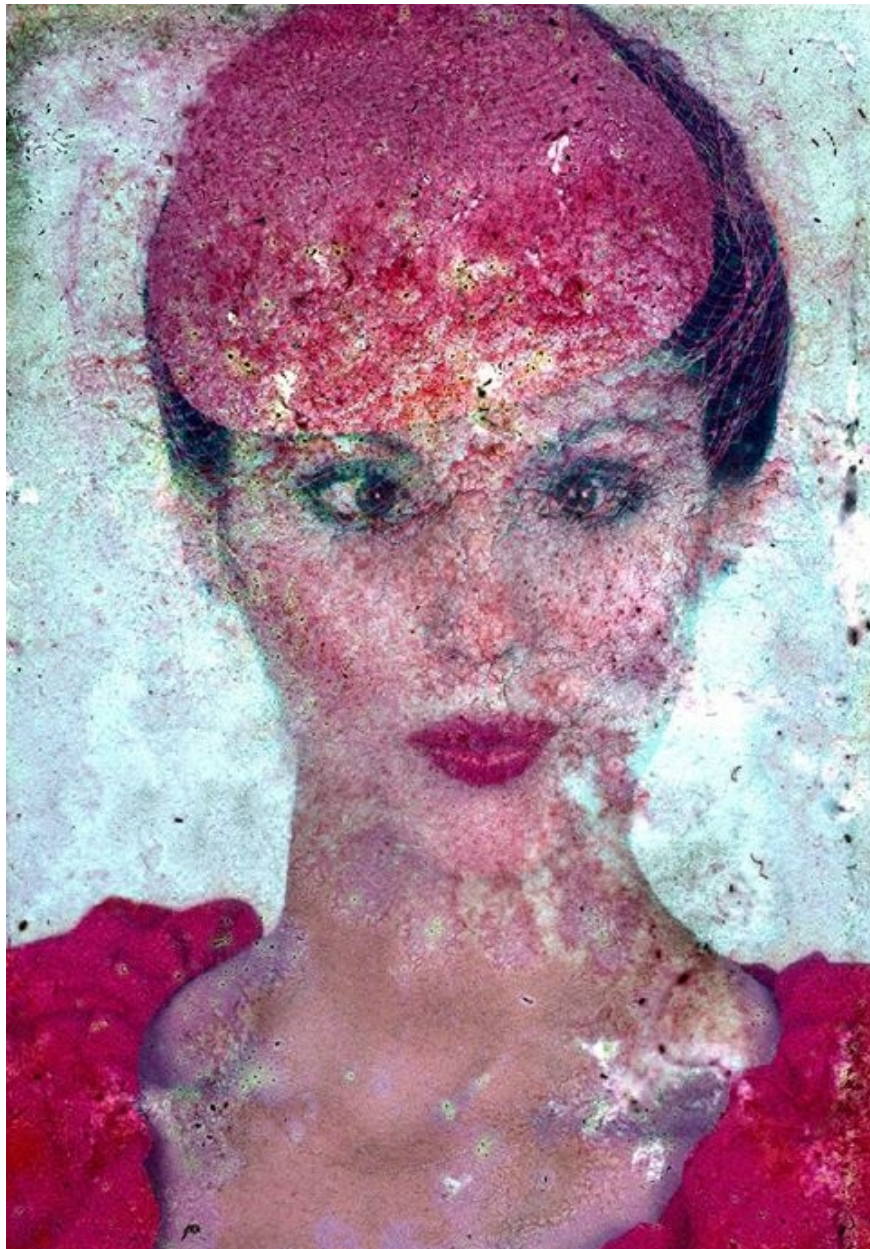

CAVALIER GALLERIES

NEWYORK | GREENWICH | NANTUCKET | PALM BEACH

Robert Farber, *#048*, 1979
Sublimated photograph on ChromaLuxe aluminum, 70 x
48 in. (177.8 x 121.9 cm)
RF1804001