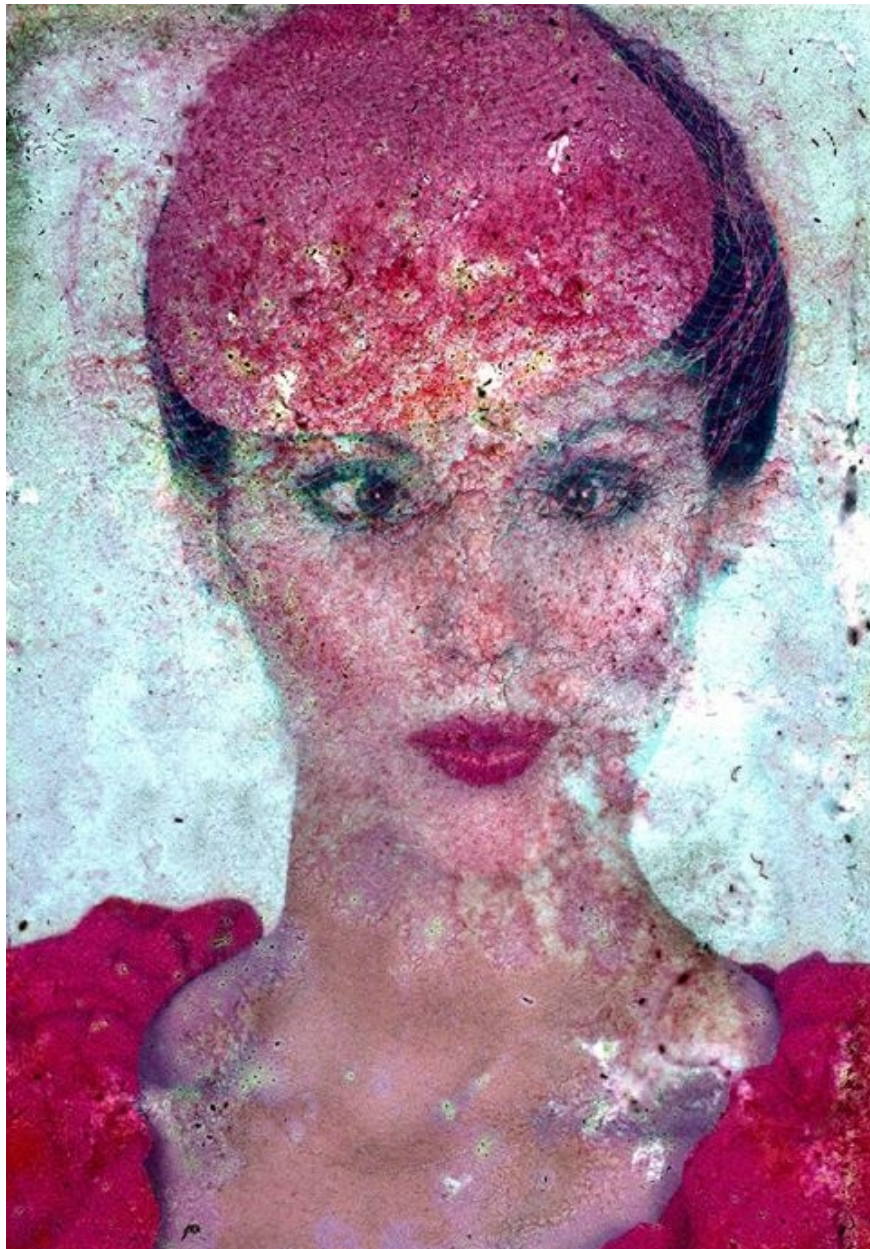

CAVALIER GALLERIES

NEW YORK | GREENWICH | NANTUCKET | PALM BEACH

Robert Farber, *#048*, 1979
Sublimated photograph on ChromaLuxe aluminum, 70 x
48 in. (177.8 x 121.9 cm)
RF1804001