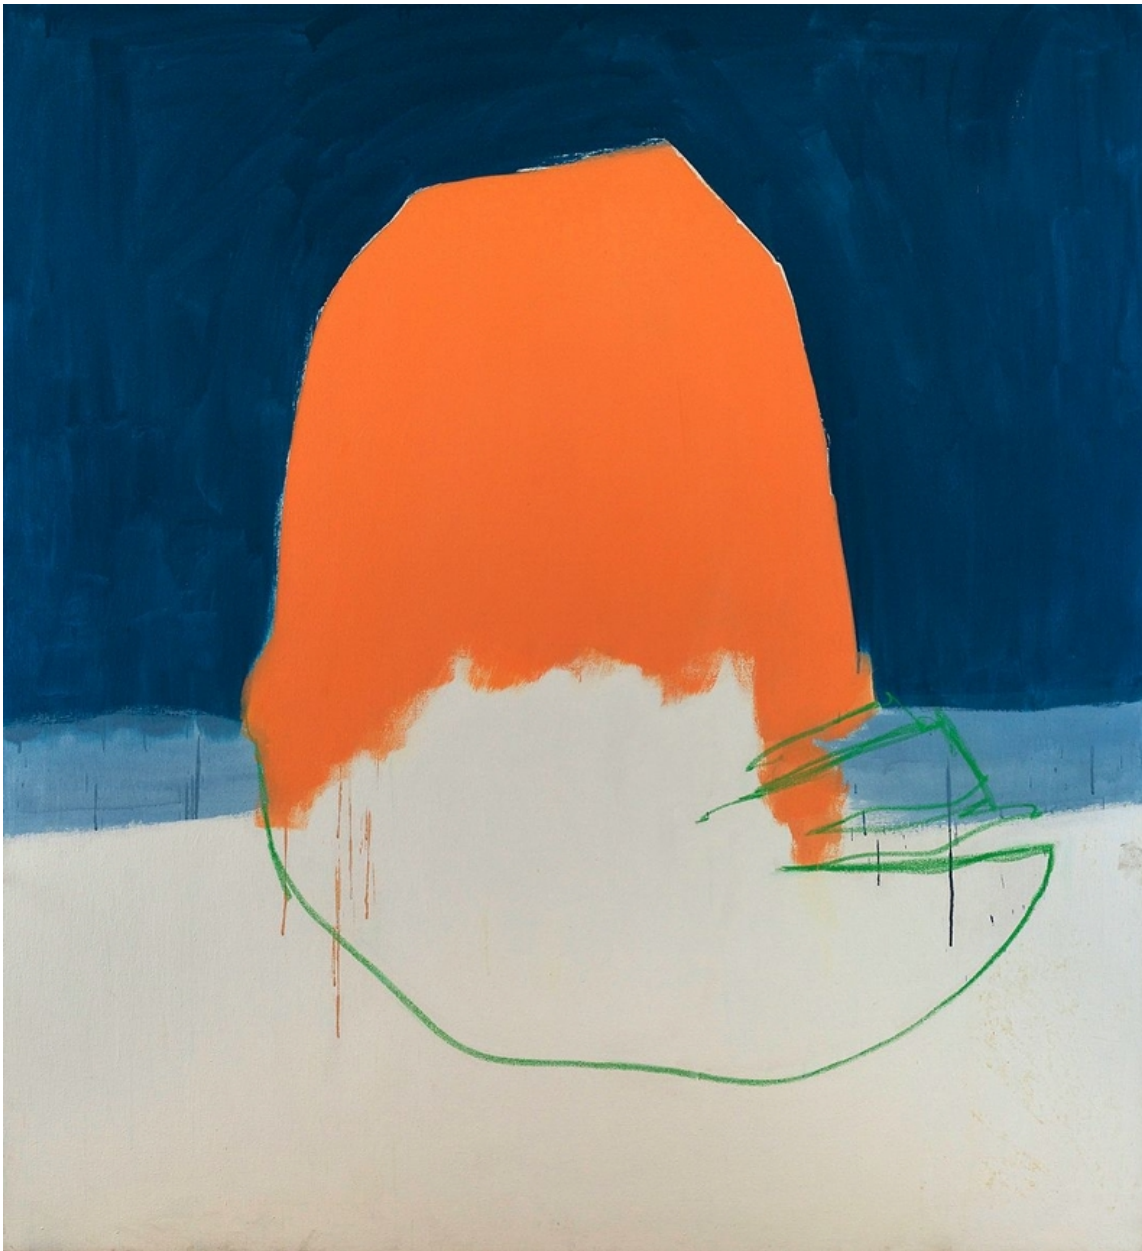

CAVALIER GALLERIES

NEW YORK | GREENWICH | NANTUCKET | PALM BEACH

Ann Purcell, *Lagniappe #1*, 1977
mixed media on canvas, 72 x 66 in. (182.9 x 167.6 cm)
PUR-00017