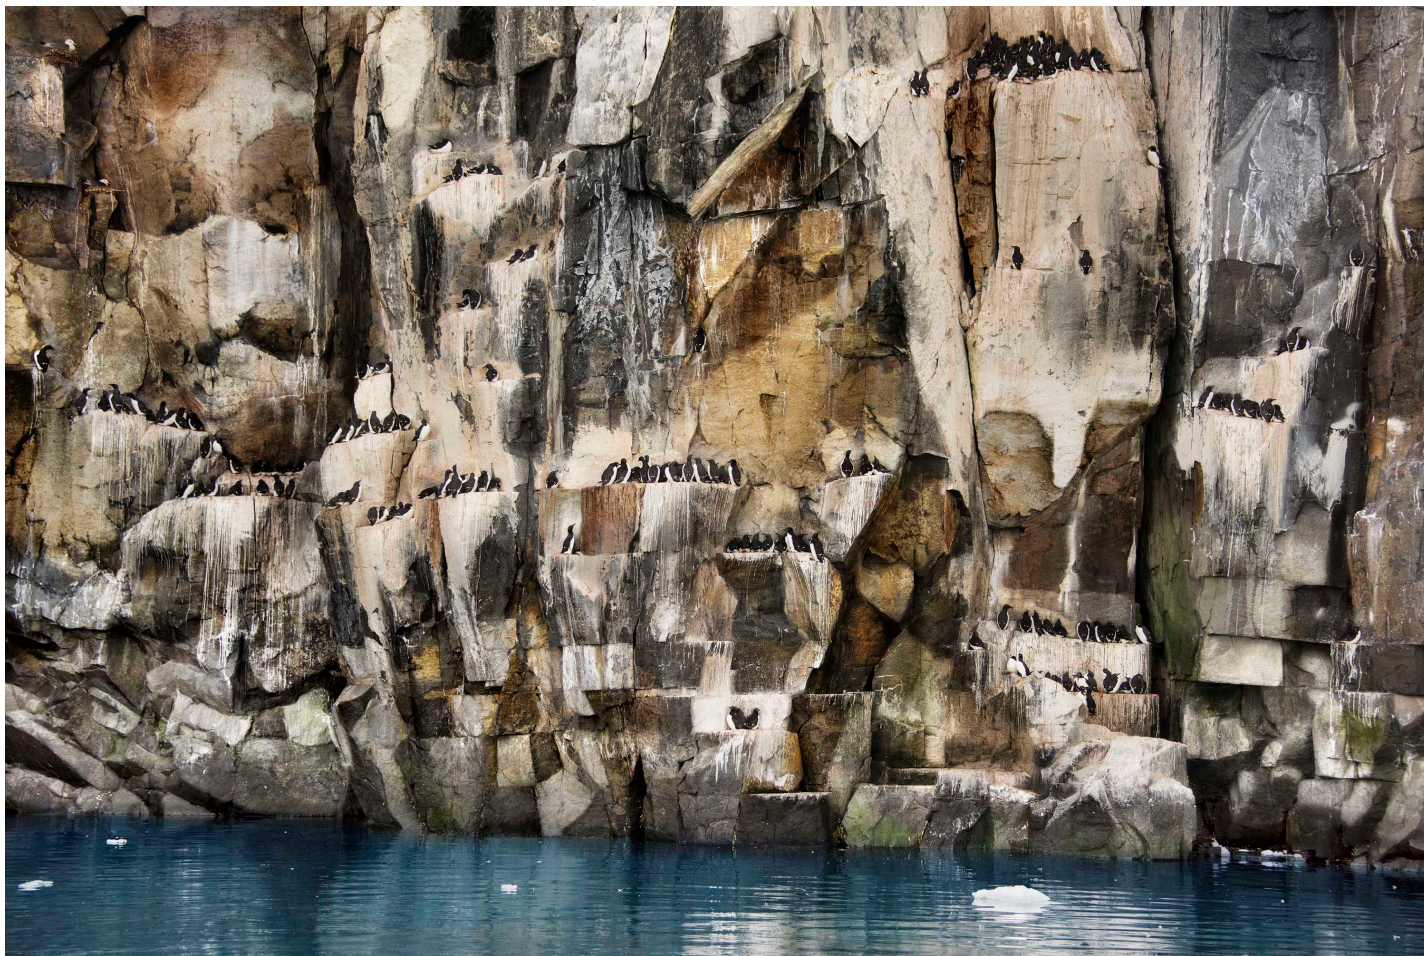

CAVALIER GALLERIES

NEWYORK | GREENWICH | NANTUCKET | PALM BEACH

Steve McCurry, *Artic - 10010NF*, 2017
FujiFlex Crystal Archive Print, 30 x 40 in. (76.2 x 101.6 cm)
10010NF