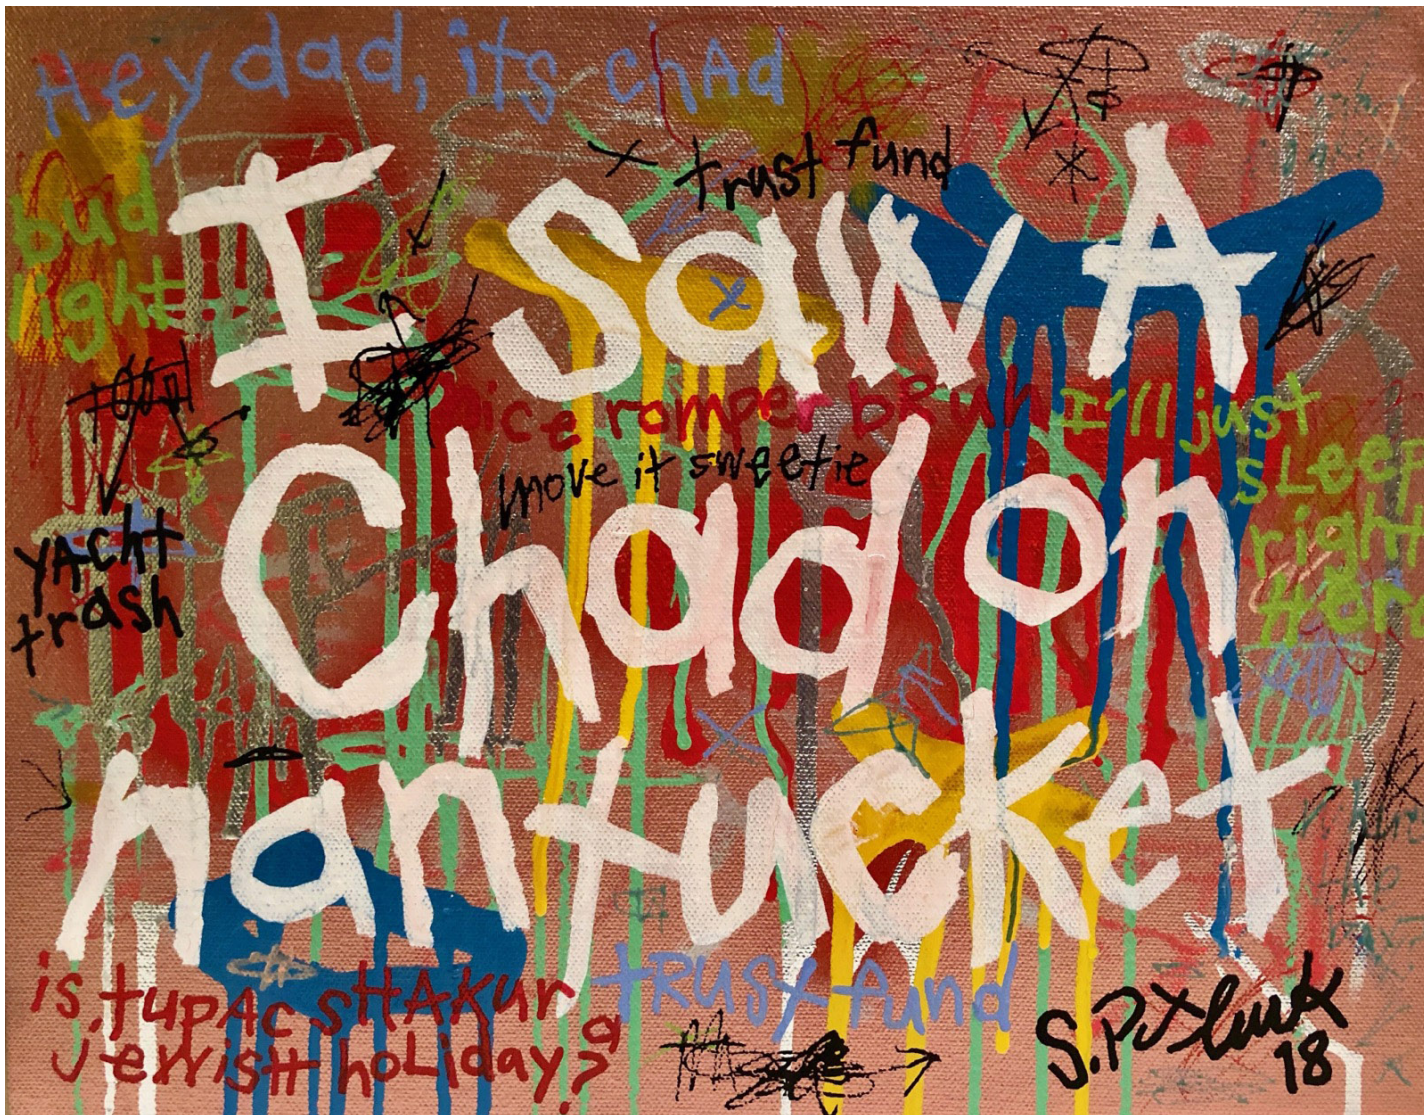

CAVALIER GALLERIES

NEWYORK | GREENWICH | NANTUCKET | PALM BEACH

Stephen Pitliuk, *I Saw a Chad on Nantucket*, 2018
mixed media, 11 x 14 in. (27.9 x 35.6 cm)
SP1807001