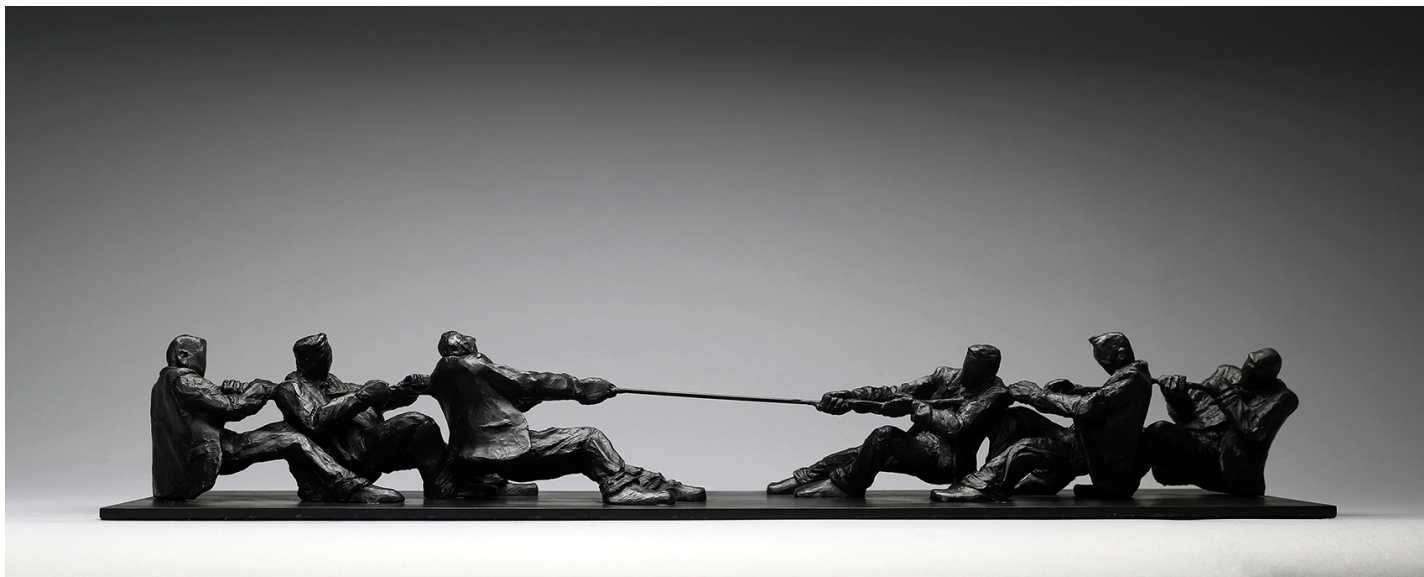

# CAVALIER GALLERIES

NEW YORK | GREENWICH | NANTUCKET | PALM BEACH

Jim Rennert, *Business As Usual*, Edition of 45, 2004  
bronze and steel, 6 x 30 x 12 in. (15.2 x 76.2 x 30.5 cm)