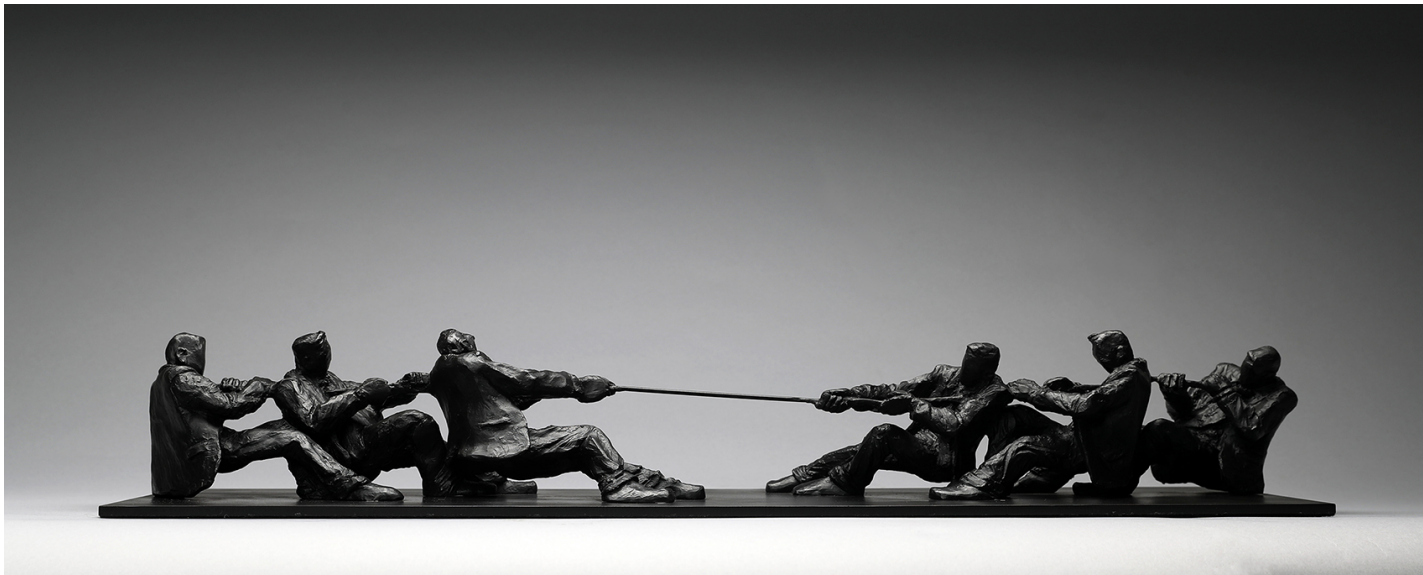

# CAVALIER GALLERIES

NEWYORK | GREENWICH | NANTUCKET | PALM BEACH

Jim Rennert, *Business As Usual*, Edition of 45, 2004  
bronze and steel, 6 x 30 x 12 in. (15.2 x 76.2 x 30.5 cm)