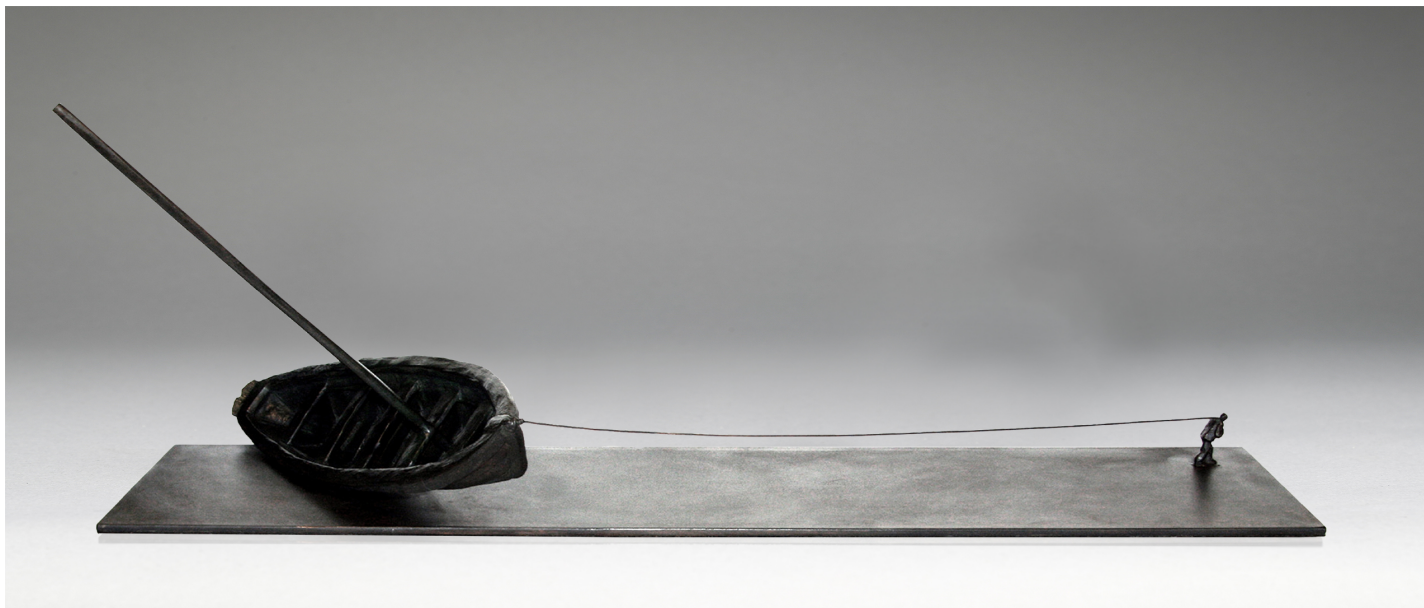

CAVALIER GALLERIES

NEW YORK | GREENWICH | NANTUCKET | PALM BEACH

Jim Rennert, *Making Headway*, Edition of 45, 2007
bronze, 18 x 30 x 15 in. (45.7 x 76.2 x 38.1 cm)