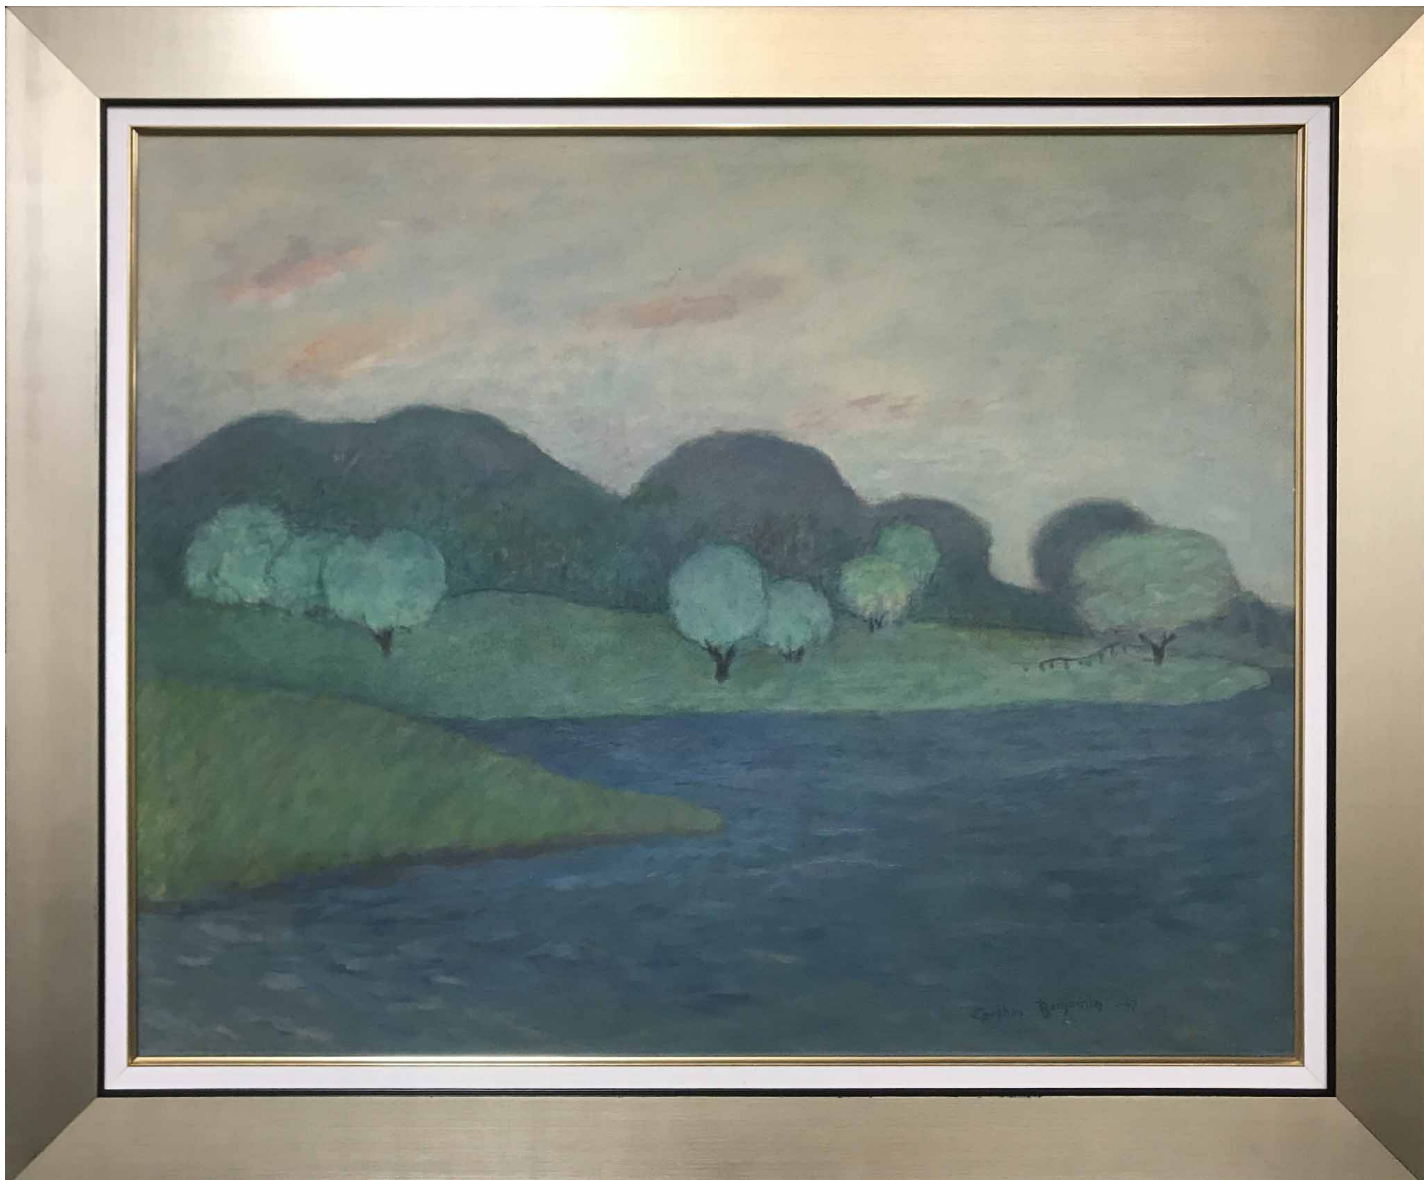

CAVALIER GALLERIES

NEW YORK | GREENWICH | NANTUCKET | PALM BEACH

Gershon Benjamin, *Orchard by River*, 1967
oil on canvas, 28 1/2 x 35 1/2 in. (72.4 x 90.2 cm)
GB1803019