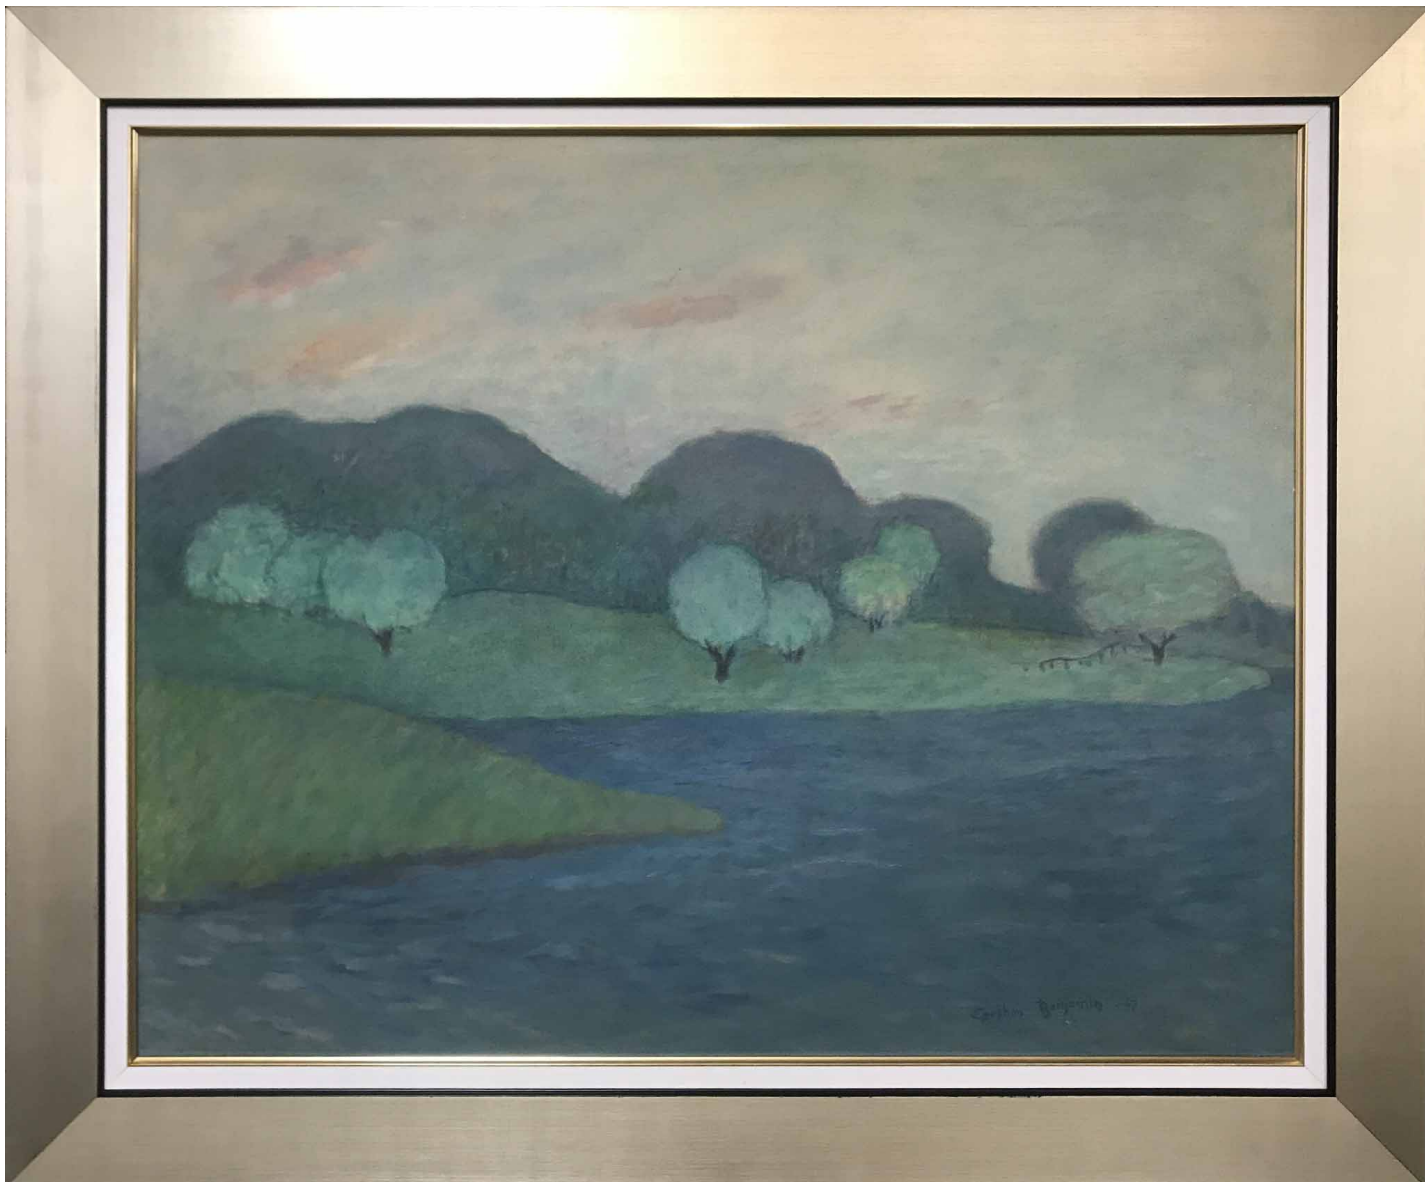

# CAVALIER GALLERIES

NEW YORK | GREENWICH | NANTUCKET | PALM BEACH

Gershon Benjamin, *Orchard by River*, 1967  
oil on canvas, 28 1/2 x 35 1/2 in. (72.4 x 90.2 cm)  
GB1803019