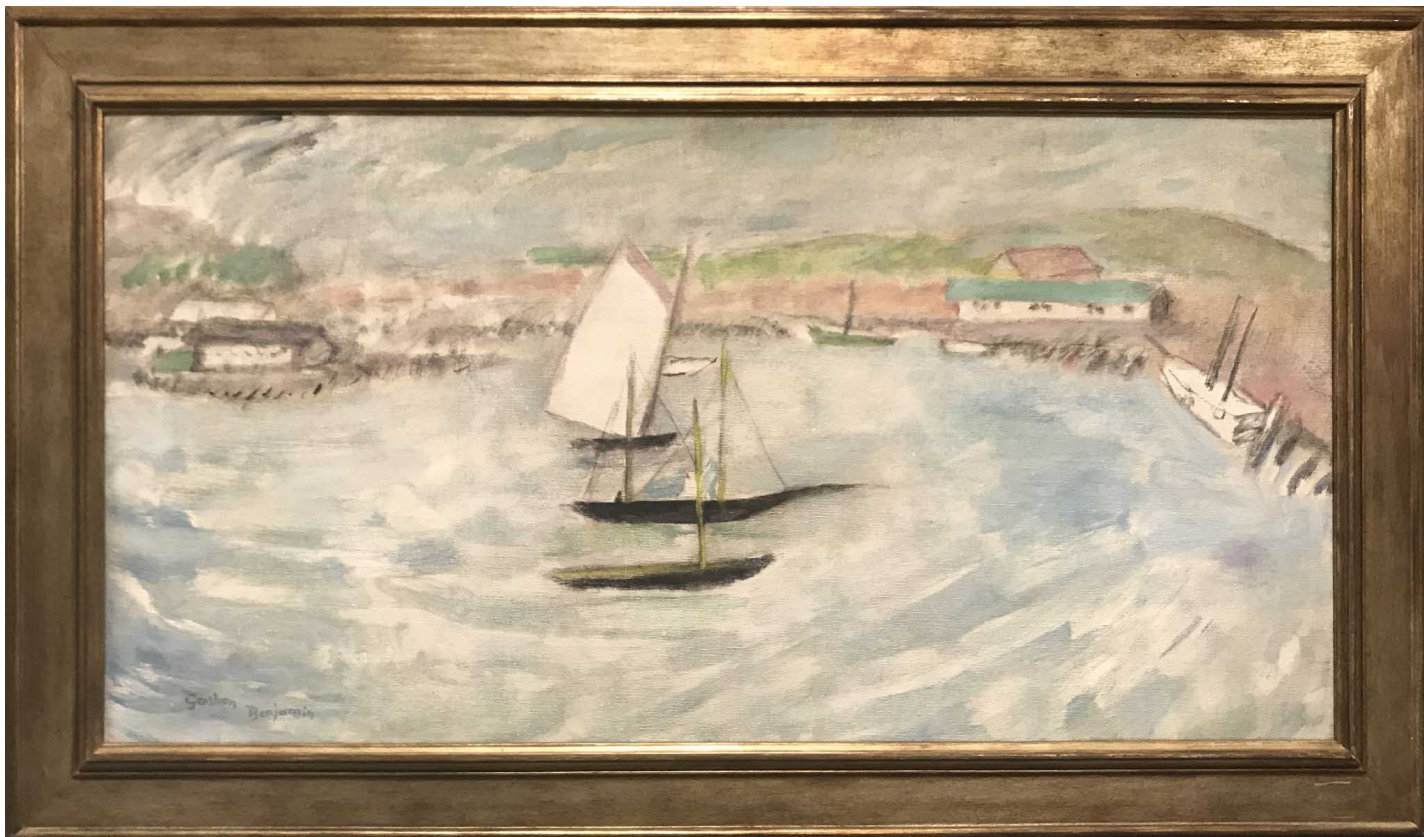

# CAVALIER GALLERIES

NEW YORK | GREENWICH | NANTUCKET | PALM BEACH

Gershon Benjamin, *Gloucester Harbor #3*, 1930 ca  
oil on canvas, 17 x 34 in. (43.2 x 86.4 cm)  
GB1803021