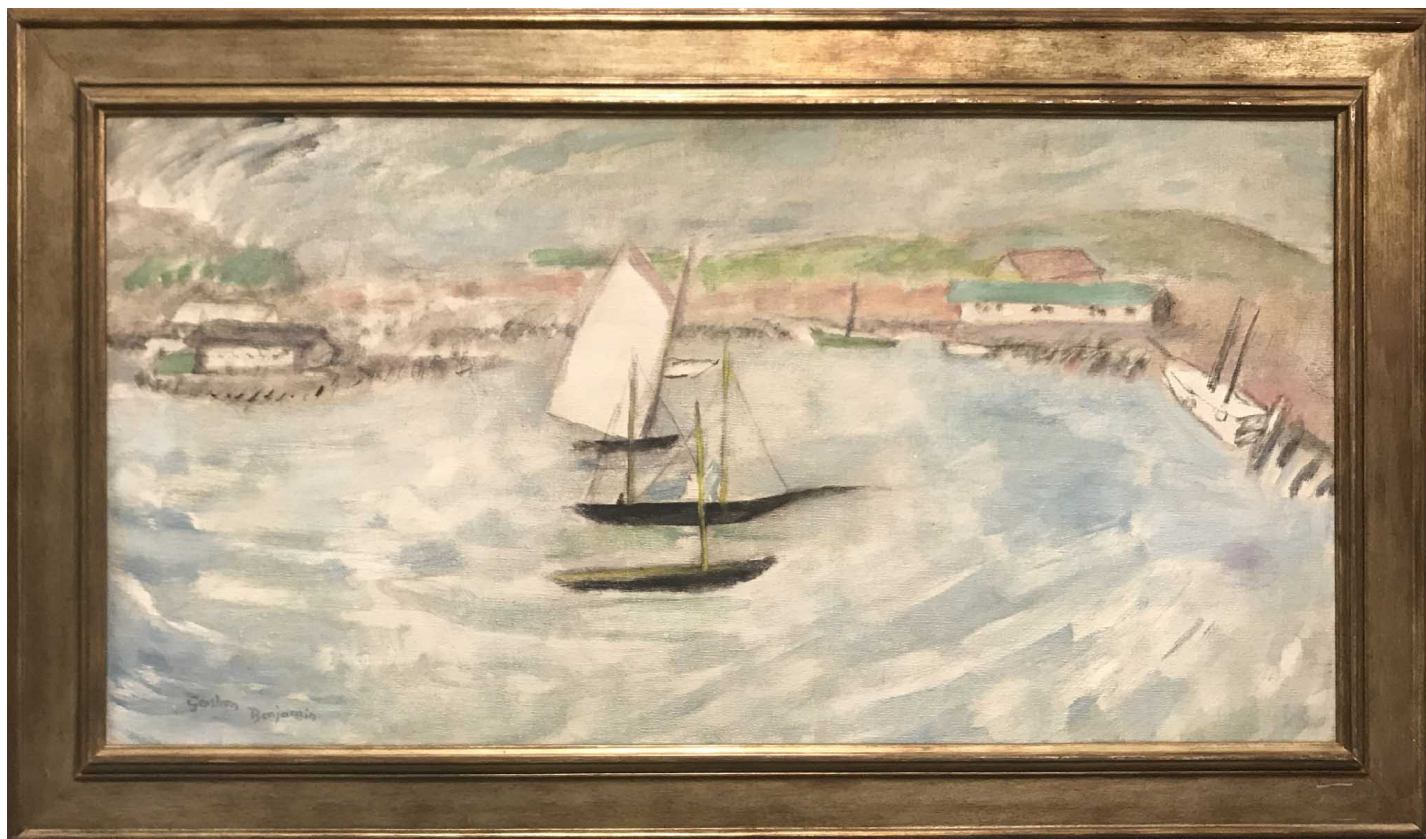

CAVALIER GALLERIES

NEW YORK | GREENWICH | NANTUCKET | PALM BEACH

Gershon Benjamin, *Gloucester Harbor #3*, 1930 ca
oil on canvas, 17 x 34 in. (43.2 x 86.4 cm)
GB1803021