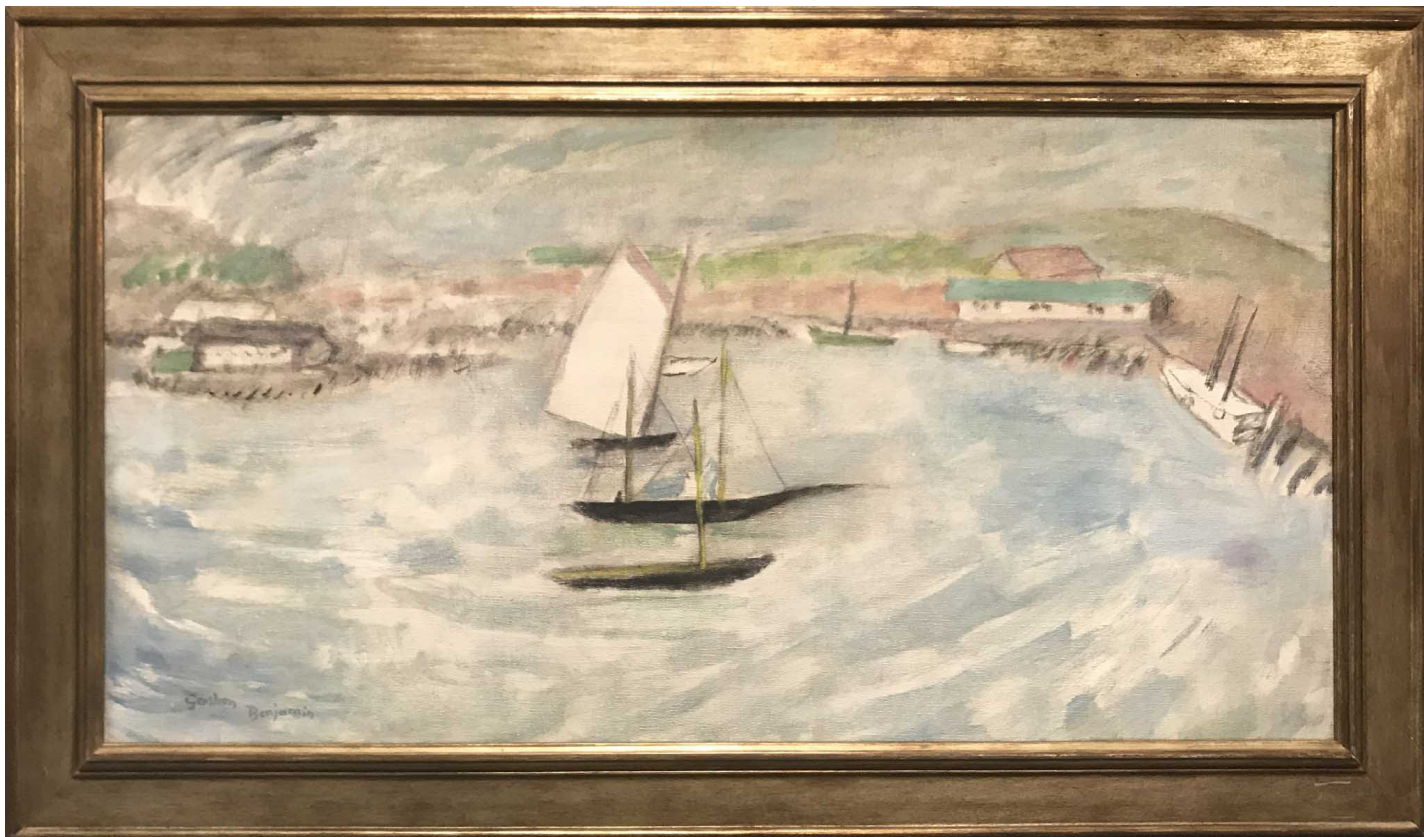

CAVALIER GALLERIES

NEW YORK | GREENWICH | NANTUCKET | PALM BEACH

Gershon Benjamin, *Gloucester Harbor #3*, 1930 ca
oil on canvas, 17 x 34 in. (43.2 x 86.4 cm)
GB1803021